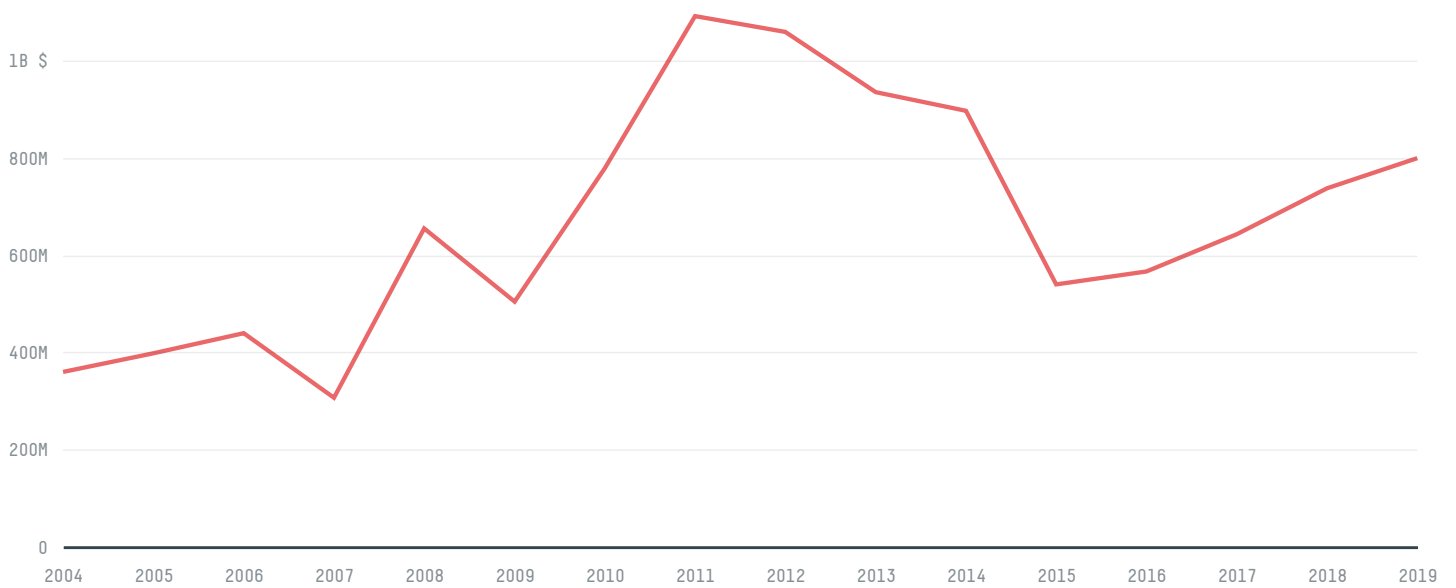

IMPORT TRAJECTORY OF BELARUS