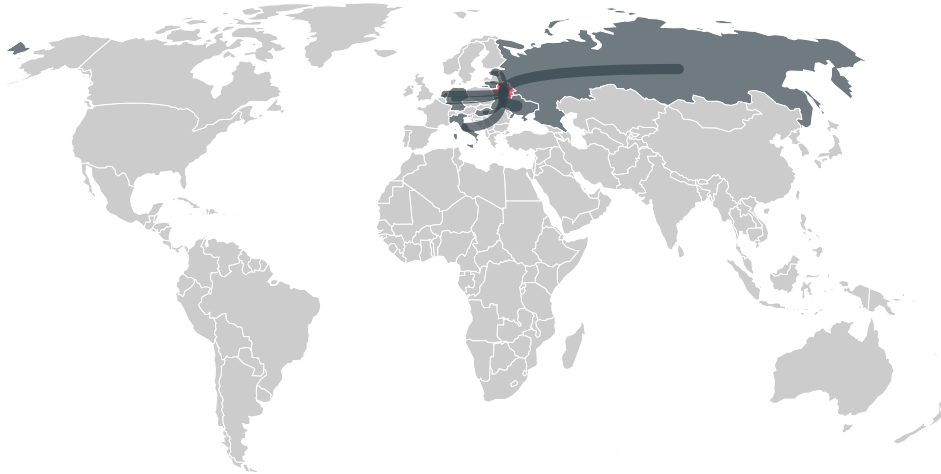

BELARUS is the world's 83rd largest country by area, 94th largest by population size and is the world's 78th largest economy (by GDP). Forests make up 42% of its area, and agriculture 41%. It's placement in the Human Development Index is 0.817. BELARUS is a signatory to NYDF ENDORSER and ADP SIGNATORY.

IMPORT TRAJECTORY OF BELARUS

TOP EXPORT TRADERS OF BEEF IN BELARUS IN 2018

TOP EXPORT COUNTRIES OF BEEF TO BELARUS IN 2018

UKRAINE 90.7%

RUSSIAN FEDERATION
9.2%

ITALY < 0.1%

ESTONIA < 0.1%

NETHERLANDS < 0.1%

GERMANY < 0.1%

HUNGARY < 0.1%

LITHUANIA < 0.1%

LUXEMBOURG < 0.1%

DEFORESTATION ALERTS IN PARAGUAY

There were **0** GLAD alerts reported in the week of the **18th of January 2021**. This was **low** compared to the same week in previous years.