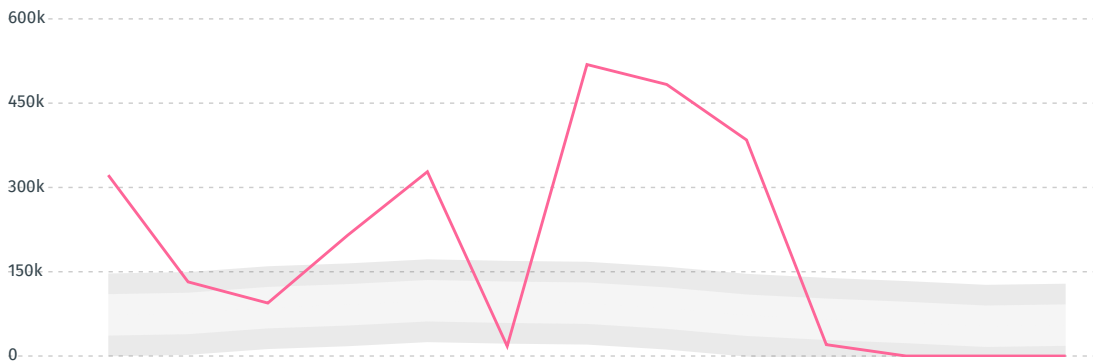

GERMANY < 0.1%

HUNGARY < 0.1%

LITHUANIA < 0.1%

LUXEMBOURG < 0.1%

DEFORESTATION ALERTS IN PARAGUAY

There were **0** GLAD alerts reported in the week of the **18th of January 2021**. This was **low** compared to the same week in previous years.