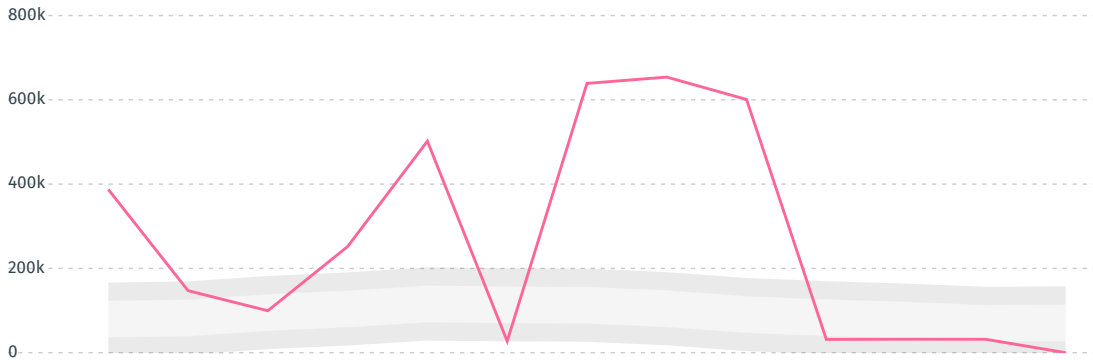

IMPORT TRAJECTORY OF BULGARIA

TOP EXPORT TRADERS OF BEEF IN BULGARIA IN 2016

DEFORESTATION ALERTS IN PARAGUAY

There were **0** GLAD alerts reported in the week of the **18th of January 2021**. This was **low** compared to the same week in previous years.