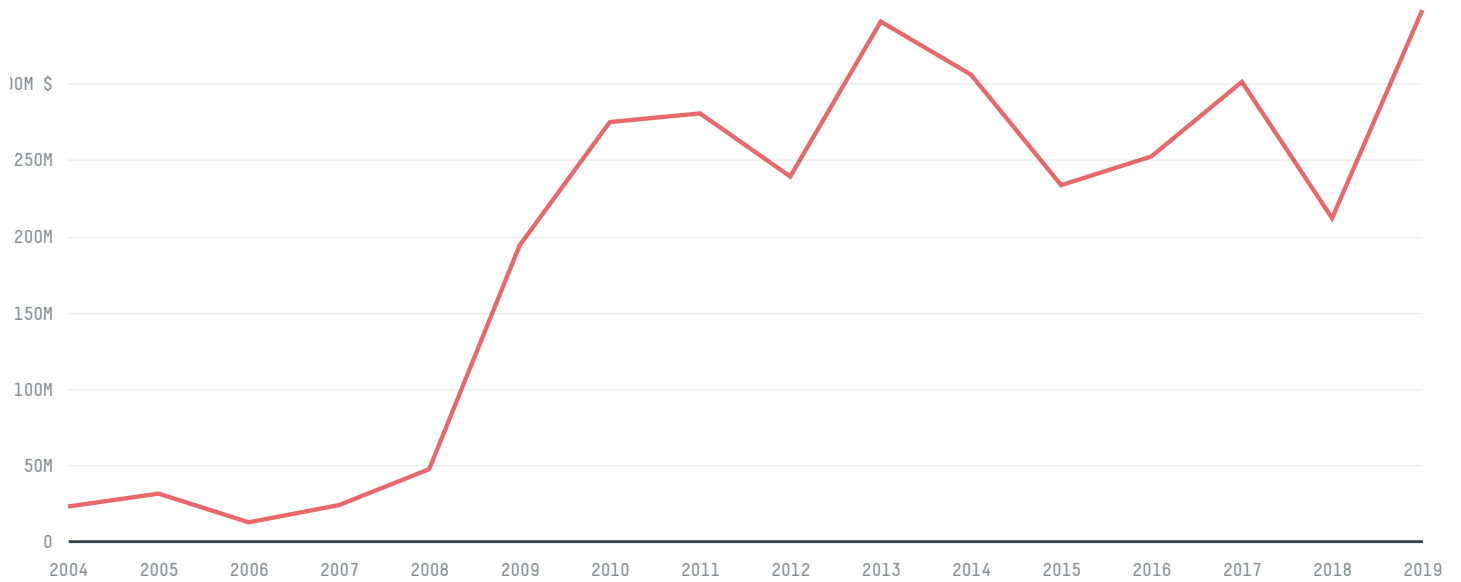

trase

AZERBAIJAN (importer)

ACTIVITY COMMODITY YEAR
Importer **Beef** **2018**

POPULATION GDP LAND AREA
9,939,771 **47,112,941,176.5** **82,670**

AGRICULTURAL LAND AREA FORESTED LAND AREA
47,730 **11,656.2**

AZERBAIJAN is the world's 111th largest country by land mass, 90th largest by population size and is the world's 89th largest economy (by GDP). Forests make up 14% of its land mass and agricultural areas, 58%. It's placement in the Human Development Index is 0.754. AZERBAIJAN is a signatory to NYDF ENDORSER and ADP SIGNATORY.

IMPORT TRAJECTORY OF AZERBAIJAN

TOP EXPORT TRADERS OF BEEF IN AZERBAIJAN IN 2018

TOP EXPORT COUNTRIES OF BEEF TO AZERBAIJAN IN 2018

POLAND	28.7%
FRANCE	22%
NETHERLANDS	19.3%
LITHUANIA	9.4%
KAZAKHSTAN	7.2%
JAPAN	5.8%
ITALY	3.8%
PHILIPPINES	1.6%
UNITED ARAB EMIRATES	1.5%
SOUTH AFRICA	0.7%