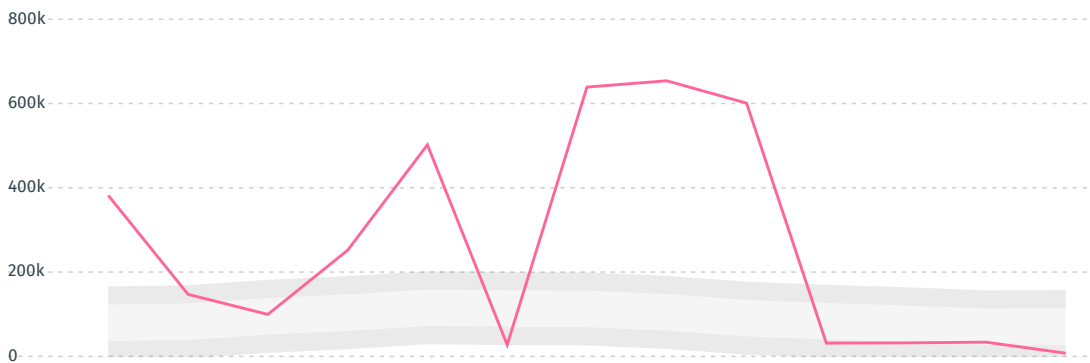

IMPORT TRAJECTORY OF AZERBAIJAN

TOP EXPORT TRADERS OF BEEF IN AZERBAIJAN IN 2018

TOP EXPORT COUNTRIES OF BEEF TO AZERBAIJAN IN 2018

POLAND	28.7%
FRANCE	22%
NETHERLANDS	19.3%
LITHUANIA	9.4%
KAZAKHSTAN	7.2%
JAPAN	5.8%
ITALY	3.8%
PHILIPPINES	1.6%
UNITED ARAB EMIRATES	1.5%
SOUTH AFRICA	0.7%

DEFORESTATION ALERTS IN PARAGUAY

There were **7,533** GLAD alerts reported in the week of the **18th of January 2021**. This was **low** compared to the same week in previous years.

Caution: GLAD alerts from the last six months are preliminary. Revisions are made as unconfirmed alerts are removed from the data and alert totals are finalized six months after posting. Source: **Global Forest Watch**