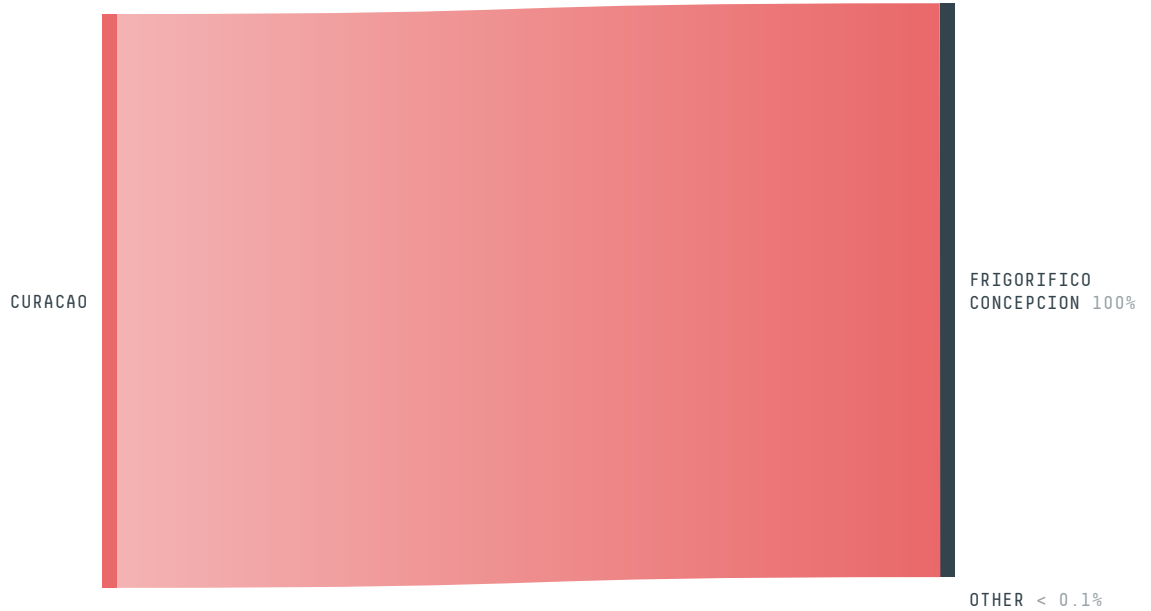

TOP EXPORT TRADERS OF BEEF IN CURACAO IN 2018