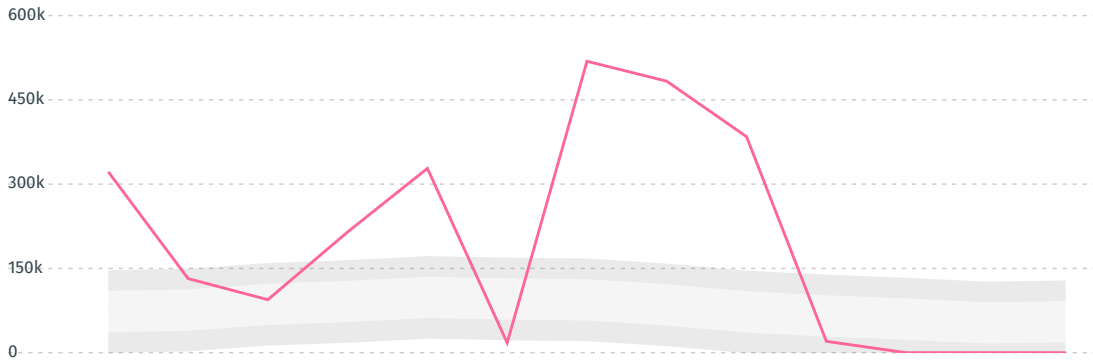

DEFORESTATION ALERTS IN PARAGUAY

There were **0** GLAD alerts reported in the week of the **18th of January 2021**. This was **low** compared to the same week in previous years.

Caution: GLAD alerts from the last six months are preliminary. Revisions are made as unconfirmed alerts are removed from the data and alert totals are finalized six months after posting. Source: **Global Forest Watch**

Trase is a partnership between

In collaboration with

and many other organizations and individuals.

Donors

[Terms of Use](#) · [Privacy policy](#) · [Cookie policy](#) · [Contact us](#)