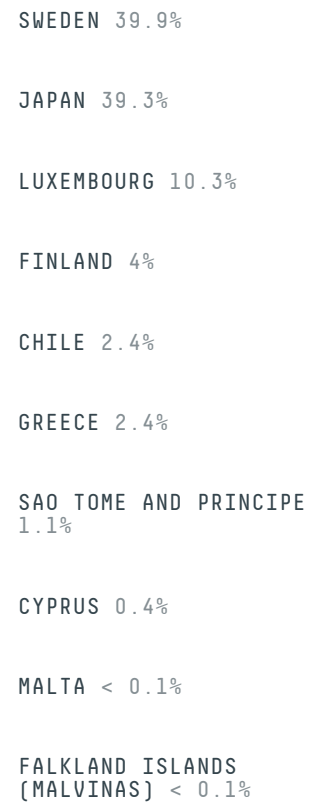

trase

NETHERLANDS

(importer)

ACTIVITY	COMMODITY	YEAR
Importer	Beef	2018

POPULATION	GDP	LAND AREA
17,231,624	914,043,438,179.6	33,690

AGRICULTURAL LAND AREA	FORESTED LAND AREA
17,960	3,766

NETHERLANDS is the world's 132nd largest country by land mass, 65th largest by population size and is the world's 17th largest economy (by GDP). Forests make up 11% of its land mass and agricultural areas, 53%. It's placement in the Human Development Index is 0.934. NETHERLANDS is a signatory to NYDF ENDORSER and ADP SIGNATORY.

TOP IMPORTS IN 2018

COMMODITY	WORLD IMPORT RANKING	PRODUCTION	IMPORTS	VALUE
CORN	5	84,894	6,121,004,667	1,395,167,246
SUGARCANE	28	0	3,274,850,791.5	236,161,186
WOOD PULP	7	-	1,564,305,432	1,160,079,282
COCOA	1	0	1,384,804,175	3,484,704,100
BEEF	9	385,859	558,257,333.6	2,780,433,284
CHICKEN	1	1,015,336	341,360,275.4	777,490,083
COFFEE	8	0	290,521,692.5	1,276,132,905
PORK	8	1,461,345	269,972,767.9	775,774,691
PALM KERNEL	5	-	232,475,014	261,172,085
SHRIMP	8	0	60,019,093	478,491,010
SOY	12	0	53,877,186.8	38,728,232
COTTON	60	0	3,755,476.6	8,607,382
PALM OIL	-	-	-	-

IMPORT TRAJECTORY OF NETHERLANDS

TOP EXPORT TRADERS OF BEEF IN NETHERLANDS IN 2018

TOP EXPORT COUNTRIES OF BEEF TO NETHERLANDS IN 2018

DEFORESTATION ALERTS IN PARAGUAY

There were **0** GLAD alerts reported in the week of the **18th of January 2021**. This was **low** compared to the same week in previous years.