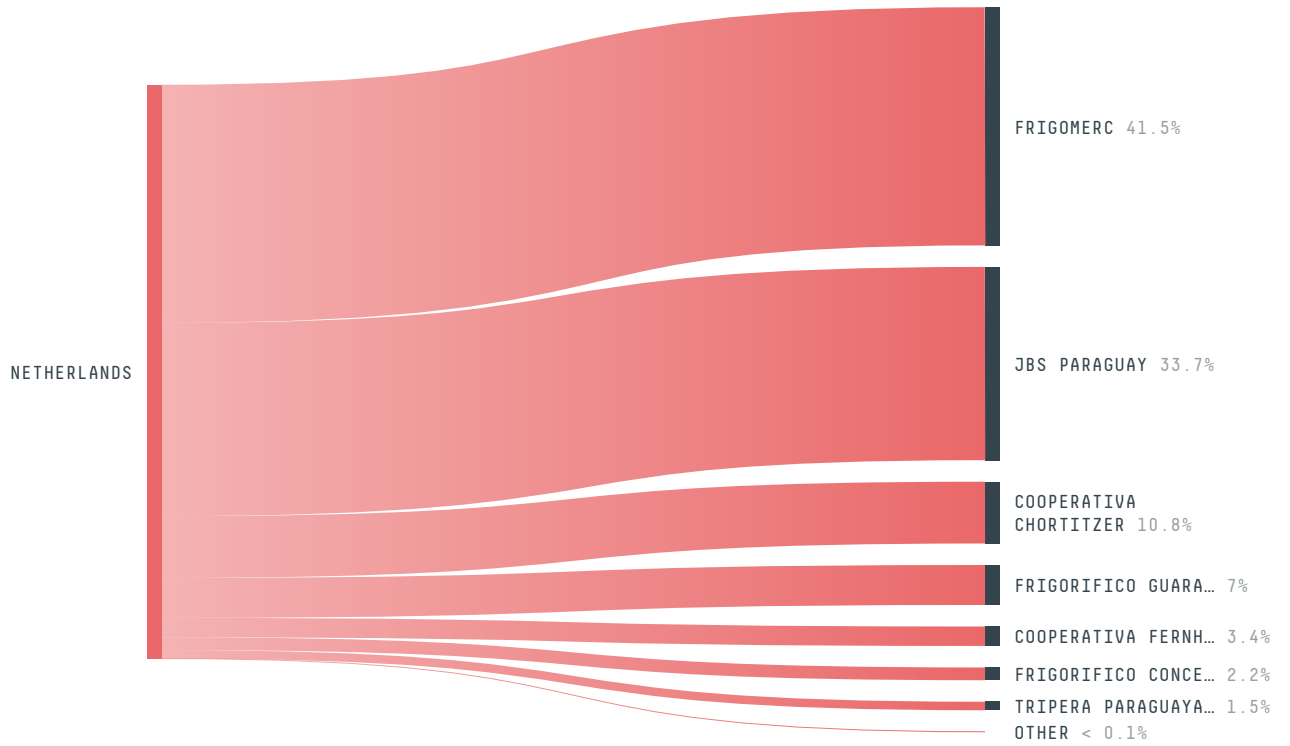

TOP EXPORT TRADERS OF BEEF IN NETHERLANDS IN 2018