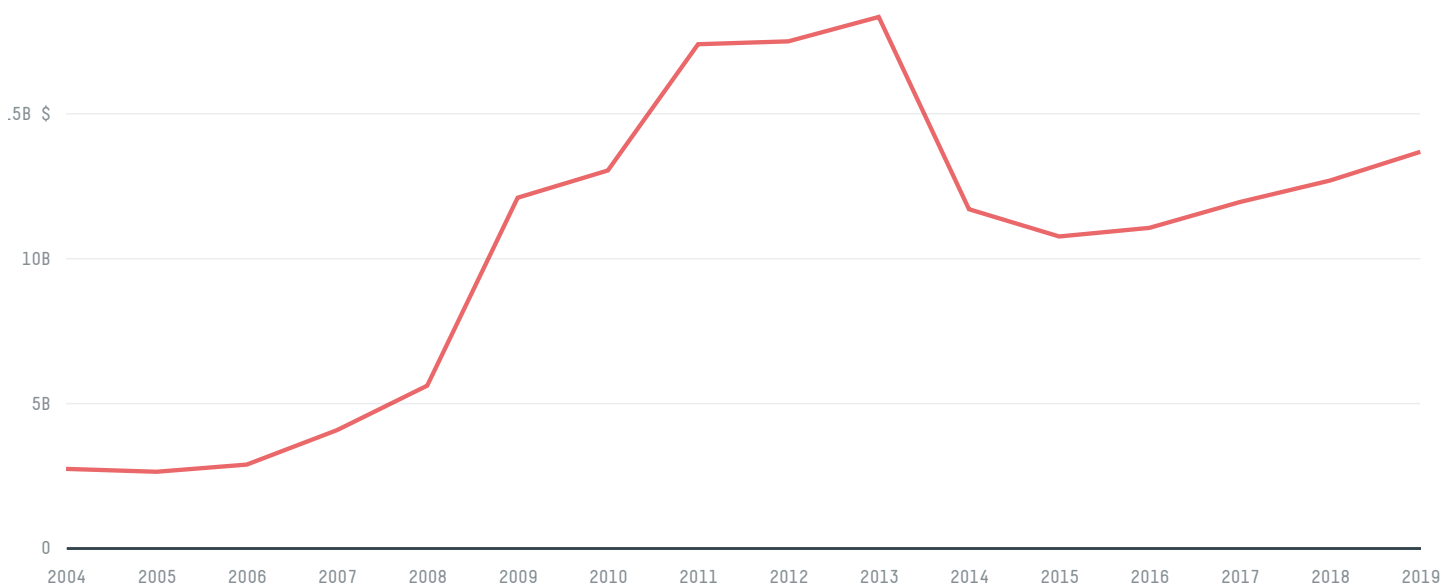

TOP IMPORTS IN 2018

COMMODITY	WORLD IMPORT RANKING	PRODUCTION	IMPORTS	VALUE
CORN	5	84,894	6,121,004,667	1,395,167,246
SUGARCANE	28	0	3,274,850,791.5	236,161,186
WOOD PULP	7	-	1,564,305,432	1,160,079,282
COCOA	1	0	1,384,804,175	3,484,704,100
BEEF	9	385,859	558,257,333.6	2,780,433,284
CHICKEN	1	1,015,336	341,360,275.4	777,490,083
COFFEE	8	0	290,521,692.5	1,276,132,905
PORK	8	1,461,345	269,972,767.9	775,774,691
PALM KERNEL	5	-	232,475,014	261,172,085
SHRIMP	8	0	60,019,093	478,491,010
SOY	12	0	53,877,186.8	38,728,232
COTTON	60	0	3,755,476.6	8,607,382
PALM OIL	-	-	-	-

IMPORT TRAJECTORY OF NETHERLANDS