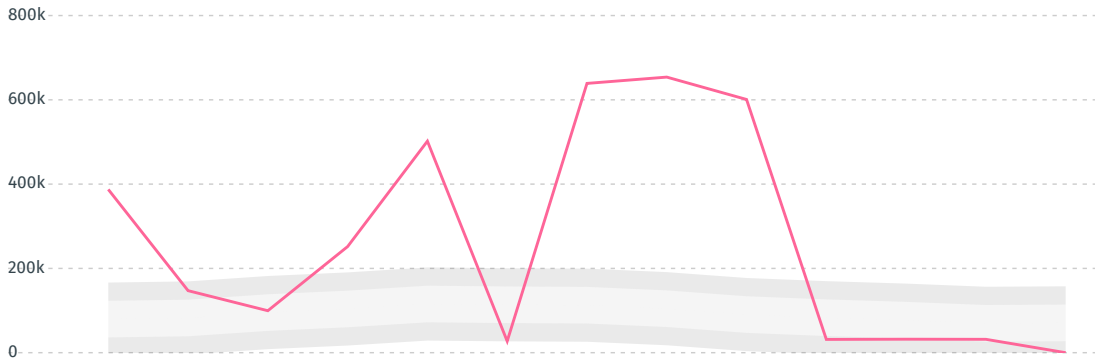

IMPORT TRAJECTORY OF NETHERLANDS

TOP EXPORT TRADERS OF BEEF IN NETHERLANDS IN 2018

TOP EXPORT COUNTRIES OF BEEF TO NETHERLANDS IN 2018

DEFORESTATION ALERTS IN PARAGUAY

There were **0** GLAD alerts reported in the week of the **18th of January 2021**. This was **low** compared to the same week in previous years.