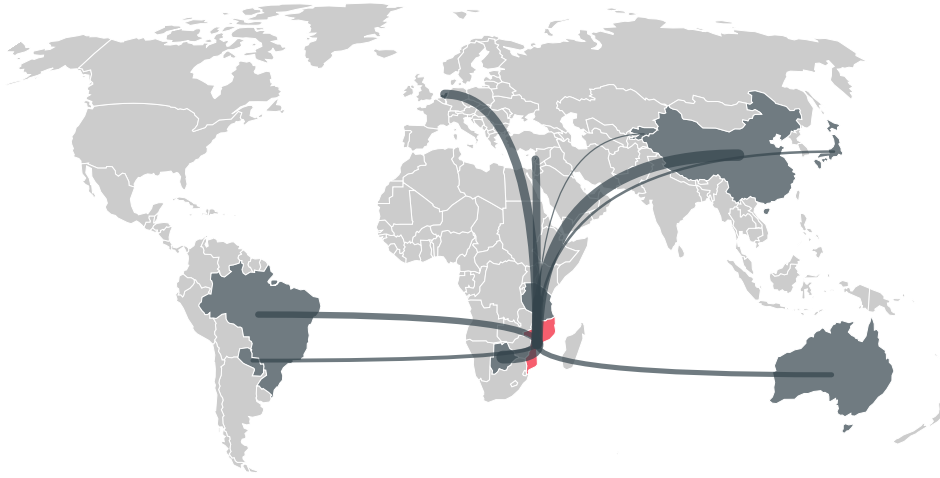

## IMPORT TRAJECTORY OF MOZAMBIQUE

## TOP EXPORT TRADERS OF BEEF IN MOZAMBIQUE IN 2016

## TOP EXPORT COUNTRIES OF BEEF TO MOZAMBIQUE IN 2016

BOTSWANA 37.9%

CHINA (MAINLAND)  
32.9%

TANZANIA 23.4%

NETHERLANDS 4.2%

LEBANON 0.8%

BRAZIL 0.4%

AUSTRALIA 0.3%

PARAGUAY < 0.1%

JAPAN < 0.1%

KYRGYZSTAN < 0.1%

DEFORESTATION ALERTS IN ...

Trase is a partnership between

In collaboration with

Donors

 Stockholm Environment Institute