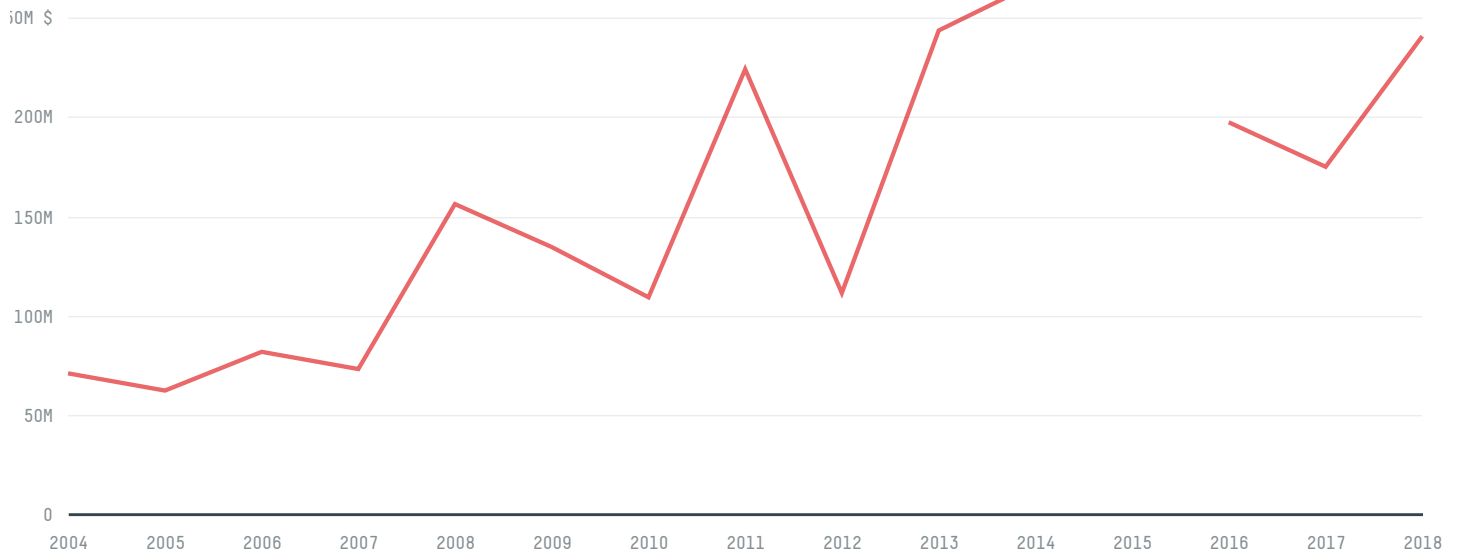

IMPORT TRAJECTORY OF MOZAMBIQUE