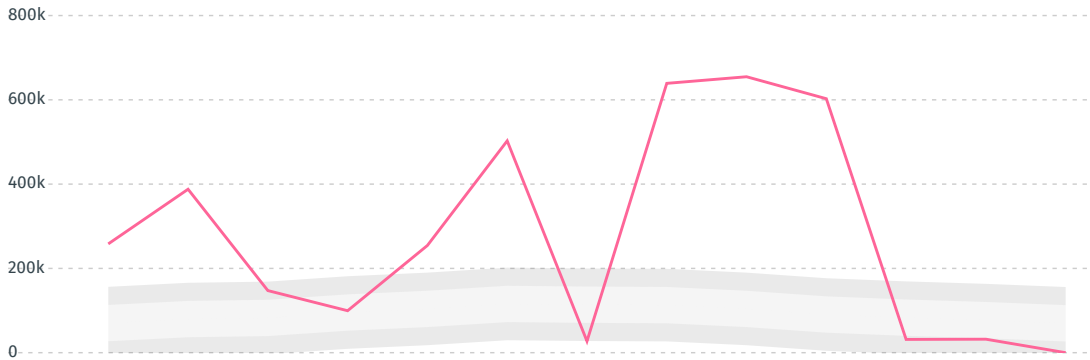

I AGREE

IMPORT TRAJECTORY OF ALBANIA

TOP EXPORT TRADERS OF BEEF IN ALBANIA IN 2018

DEFORESTATION ALERTS IN PARAGUAY

There were **0** GLAD alerts reported in the week of the **11th of January 2021**. This was **low** compared to the same week in previous years.