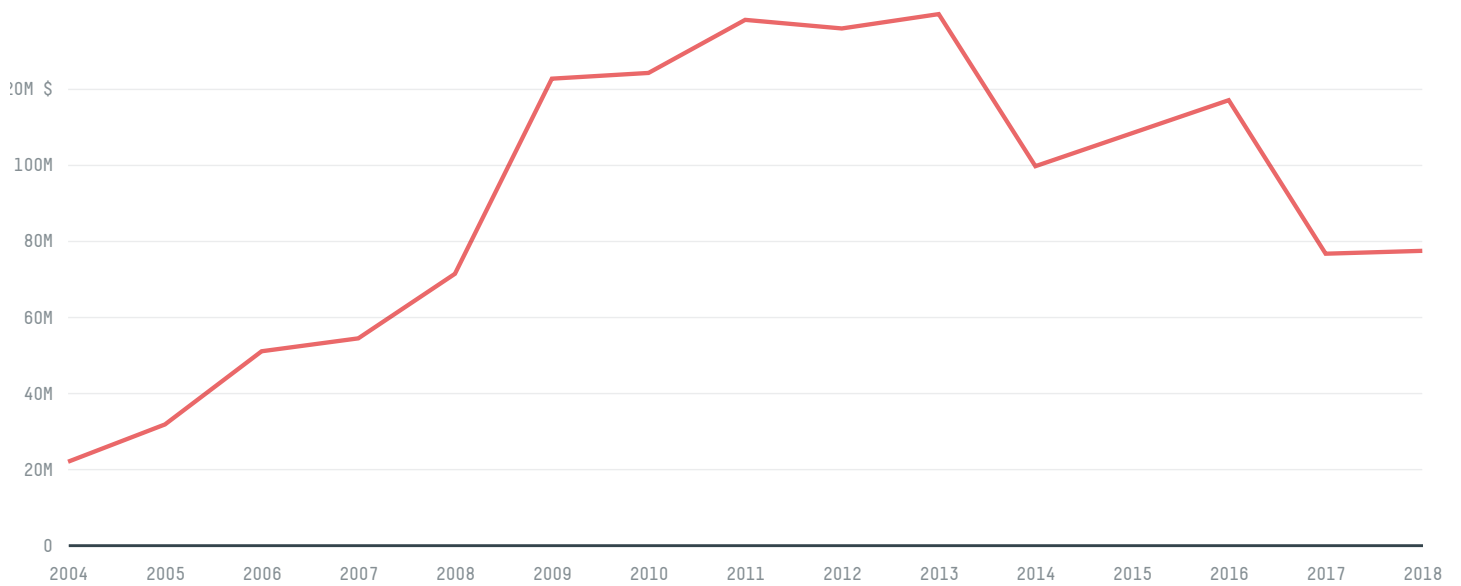

IMPORT TRAJECTORY OF ALBANIA