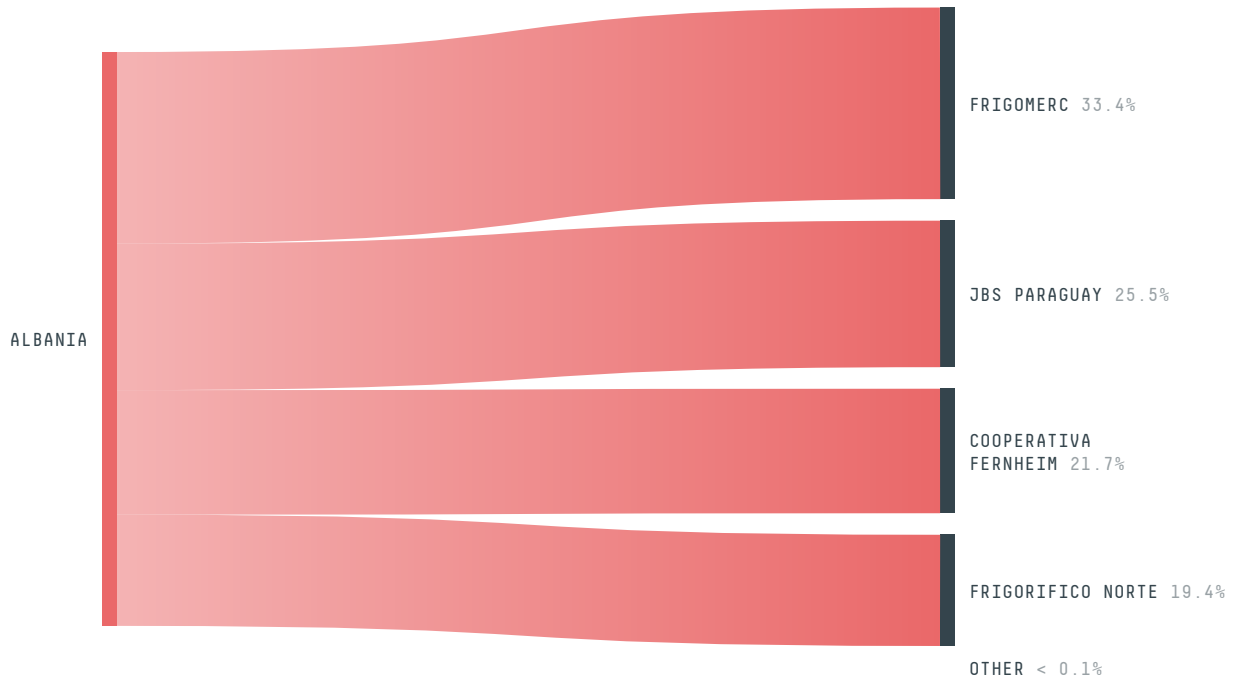

TOP EXPORT TRADERS OF BEEF IN ALBANIA IN 2018