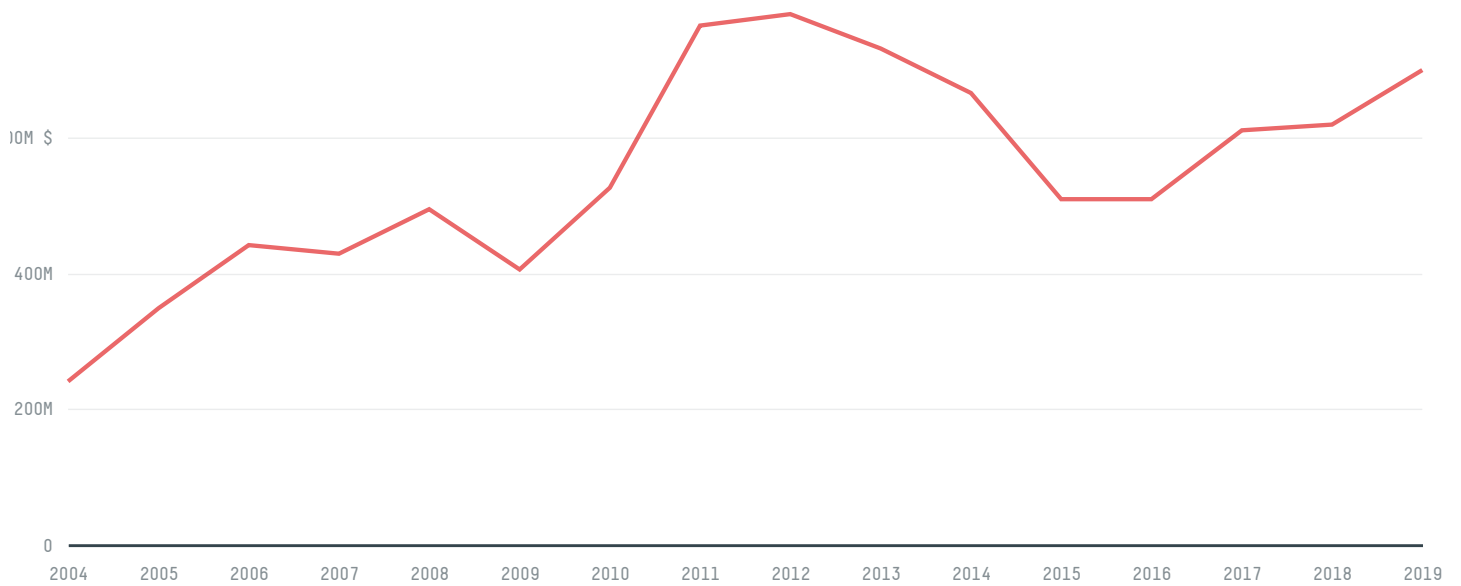

IMPORT TRAJECTORY OF KAZAKHSTAN