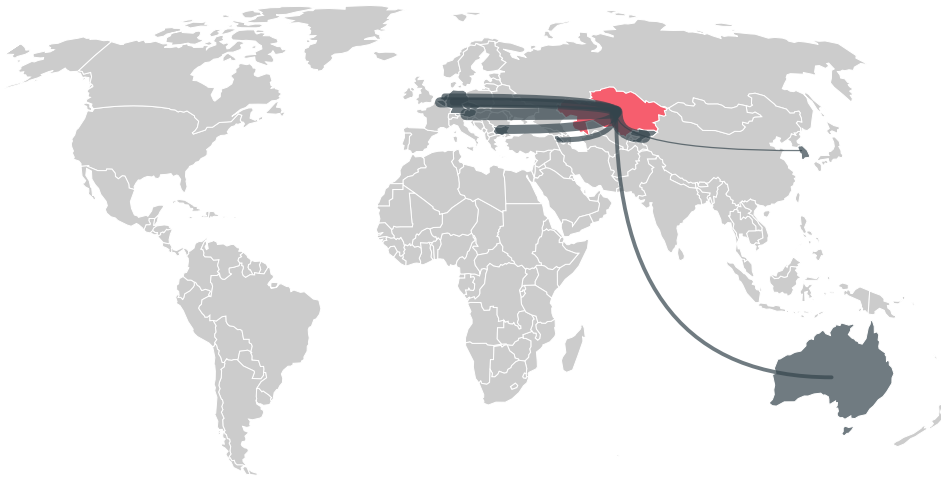

## IMPORT TRAJECTORY OF KAZAKHSTAN

## TOP EXPORT TRADERS OF BEEF IN KAZAKHSTAN IN 2018

## TOP EXPORT COUNTRIES OF BEEF TO KAZAKHSTAN IN 2018

KYRGYZSTAN	28.3%
AUSTRIA	23.7%
BELGIUM	21.4%
BULGARIA	19.2%
GERMANY	3.1%
NETHERLANDS	2.2%
ARMENIA	0.8%
AUSTRALIA	0.8%
CZECH REPUBLIC	0.4%
SOUTH KOREA	< 0.1%