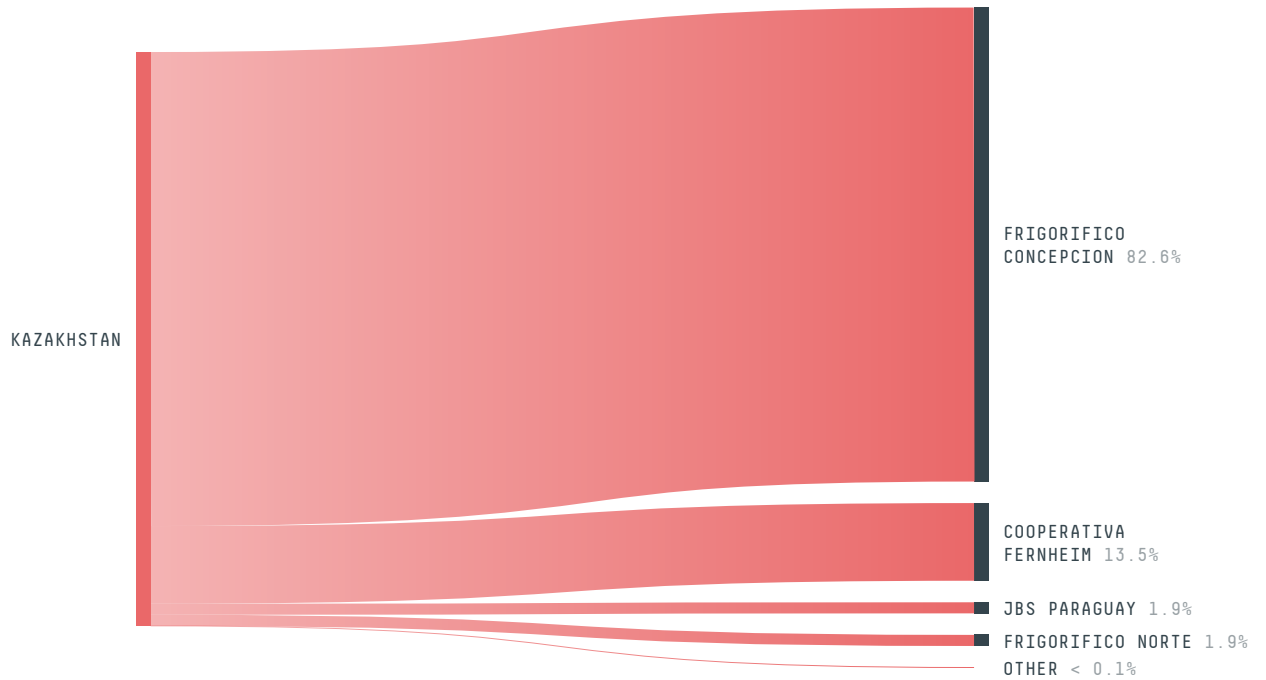

TOP EXPORT TRADERS OF BEEF IN KAZAKHSTAN IN 2018