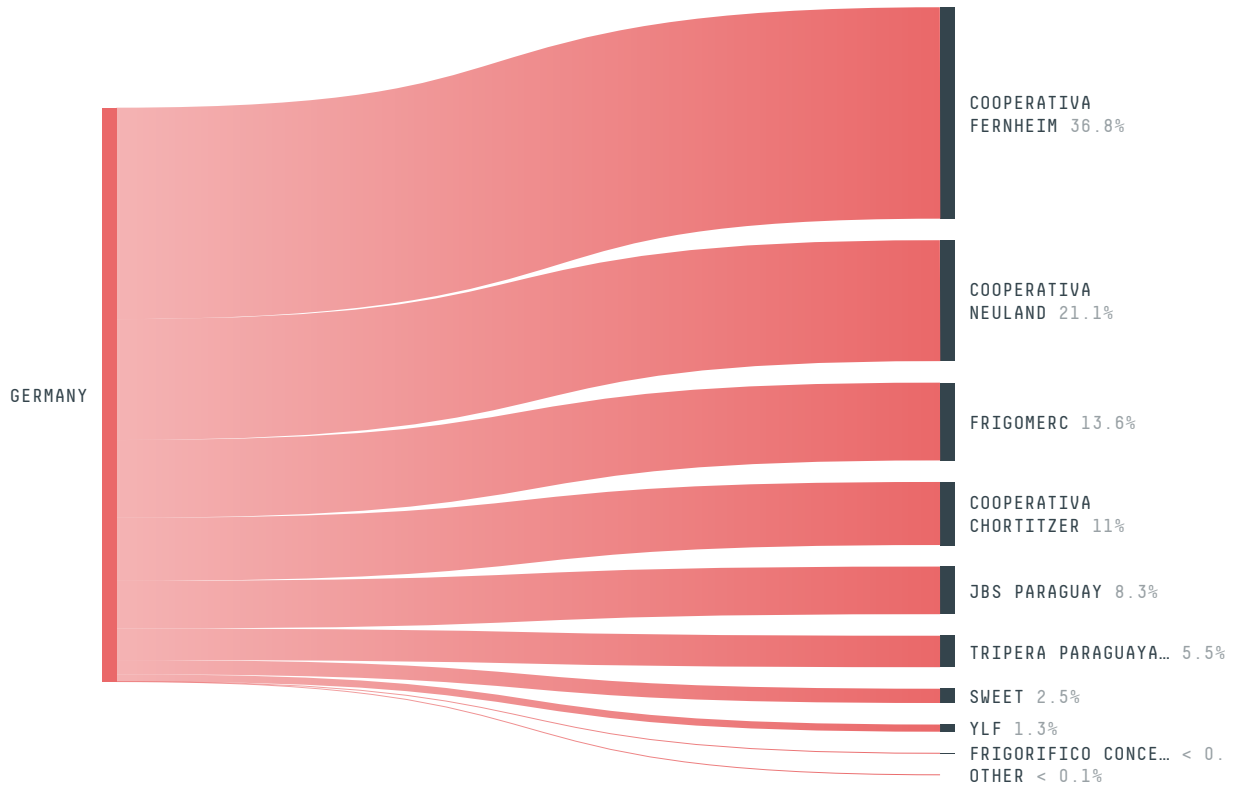

trase

GERMANY (importer)

ACTIVITY	COMMODITY	YEAR
Importer	Beef	2018

POPULATION	GDP	SURFACE AREA
82,905,782	3,963,767,526,251	357,580

AGRICULTURAL LAND AREA	FORESTED LAND AREA
166,570	114,210

GERMANY is the world's 62nd largest country by area, 17th largest by population size and is the world's 4th largest economy (by GDP). Forests make up 32% of its area, and agriculture 47%. It's placement in the Human Development Index is 0.939. GERMANY is a signatory to NYDF ENDORSER and ADP SIGNATORY.

TOP IMPORTS IN 2018

COMMODITY	WORLD IMPORT RANKING	PRODUCTION	IMPORTS	VALUE
SUGARCANE	5	0	24,857,803,819.8	1,188,838,566
SOY	6	59,000	6,129,375,236.2	2,548,394,598
CORN	9	3,344,000	3,801,700,853.1	1,125,324,941
COFFEE	2	0	1,262,462,296	3,768,054,750
PORK	3	5,369,944	1,101,426,563.7	3,480,572,564
CHICKEN	4	1,063,251	845,180,686.6	2,095,271,436
WOOD PULP	3	-	785,464,891	681,983,228
PALM OIL	13	-	714,942,508.7	582,977,984
BEEF	6	1,123,452	621,939,468.7	3,153,505,347
COCOA	3	0	616,052,509	2,081,392,536
PALM KERNEL	2	-	368,950,037	433,802,649
SHRIMP	16	0	38,263,590	422,882,452
COTTON	25	0	30,188,898.7	59,328,187

IMPORT TRAJECTORY OF GERMANY

TOP EXPORT TRADERS OF BEEF IN GERMANY IN 2018

TOP EXPORT COUNTRIES OF BEEF TO GERMANY IN 2018

ICELAND	30.2%
SOUTH AFRICA	22.6%
PERU	17.7%
UZBEKISTAN	10.4%
SOUTH KOREA	8.3%
TURKMENISTAN	4.3%
NORWAY	3.8%
BOSNIA AND HERZEGOVINA	1.6%
MALTA	0.6%
UKRAINE	0.5%