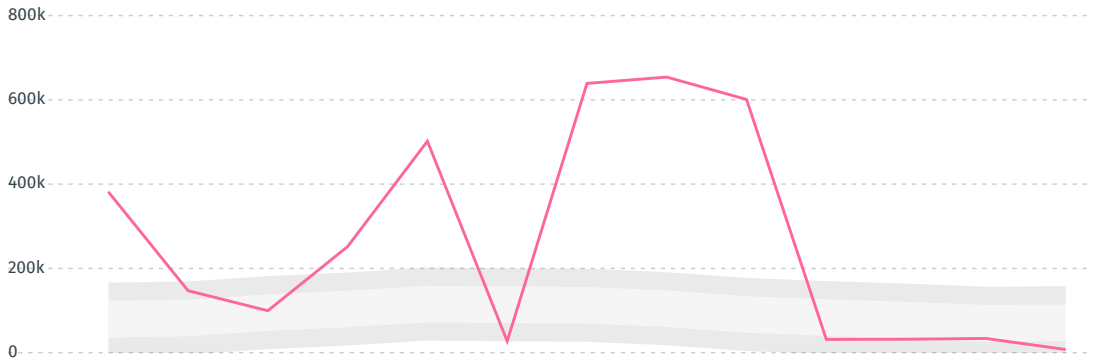

IMPORT TRAJECTORY OF GERMANY

TOP EXPORT TRADERS OF BEEF IN GERMANY IN 2018

TOP EXPORT COUNTRIES OF BEEF TO GERMANY IN 2018

ICELAND	30.2%
SOUTH AFRICA	22.6%
PERU	17.7%
UZBEKISTAN	10.4%
SOUTH KOREA	8.3%
TURKMENISTAN	4.3%
NORWAY	3.8%
BOSNIA AND HERZEGOVINA	1.6%
MALTA	0.6%
UKRAINE	0.5%

DEFORESTATION ALERTS IN PARAGUAY

There were **7,533** GLAD alerts reported in the week of the **18th of January 2021**. This was **low** compared to the same week in previous years.

Caution: GLAD alerts from the last six months are preliminary. Revisions are made as unconfirmed alerts are removed from the data and alert totals are finalized six months after posting. Source: **Global Forest Watch**