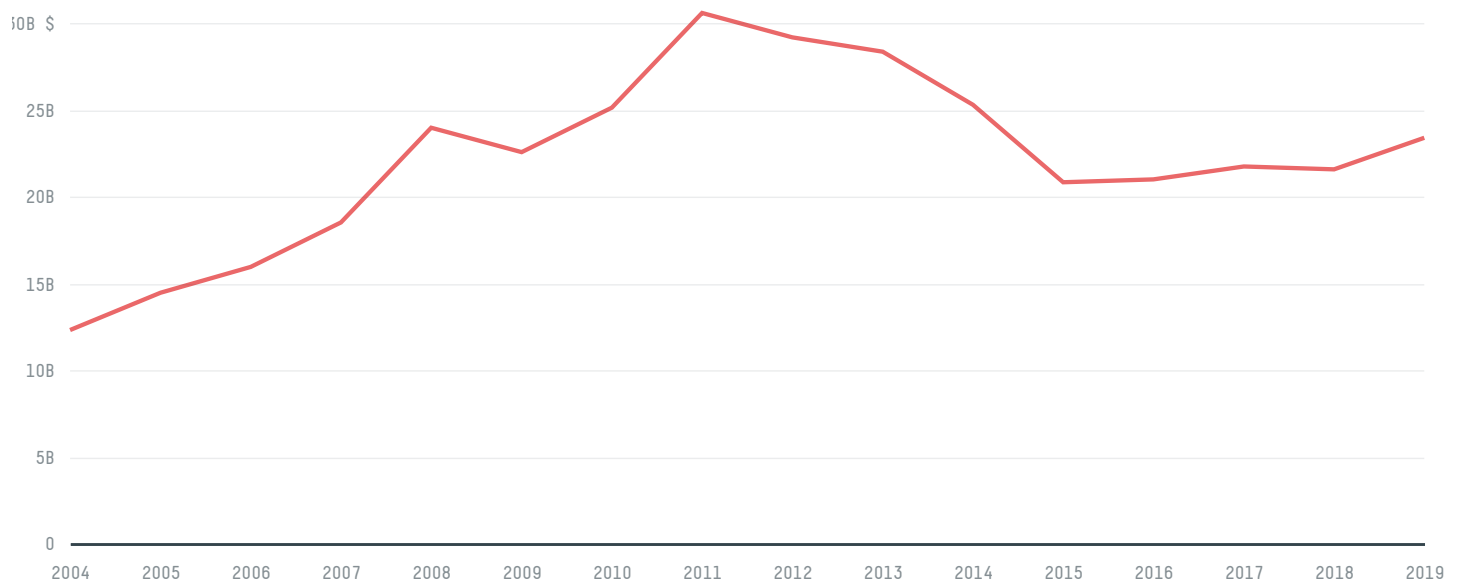

trase

GERMANY (importer)

ACTIVITY	COMMODITY	YEAR
Importer	Beef	2018

POPULATION	GDP	SURFACE AREA
82,905,782	3,963,767,526,251	357,580

AGRICULTURAL LAND AREA	FORESTED LAND AREA
166,570	114,210

GERMANY is the world's 62nd largest country by area, 17th largest by population size and is the world's 4th largest economy (by GDP). Forests make up 32% of its area, and agriculture 47%. It's placement in the Human Development Index is 0.939. GERMANY is a signatory to NYDF ENDORSER and ADP SIGNATORY.

TOP IMPORTS IN 2018

COMMODITY	WORLD IMPORT RANKING	PRODUCTION	IMPORTS	VALUE
SUGARCANE	5	0	24,857,803,819.8	1,188,838,566
SOY	6	59,000	6,129,375,236.2	2,548,394,598
CORN	9	3,344,000	3,801,700,853.1	1,125,324,941
COFFEE	2	0	1,262,462,296	3,768,054,750
PORK	3	5,369,944	1,101,426,563.7	3,480,572,564
CHICKEN	4	1,063,251	845,180,686.6	2,095,271,436
WOOD PULP	3	-	785,464,891	681,983,228
PALM OIL	13	-	714,942,508.7	582,977,984
BEEF	6	1,123,452	621,939,468.7	3,153,505,347
COCOA	3	0	616,052,509	2,081,392,536
PALM KERNEL	2	-	368,950,037	433,802,649
SHRIMP	16	0	38,263,590	422,882,452
COTTON	25	0	30,188,898.7	59,328,187

IMPORT TRAJECTORY OF GERMANY

TOP EXPORT TRADERS OF BEEF IN GERMANY IN 2018

TOP EXPORT COUNTRIES OF BEEF TO GERMANY IN 2018

ICELAND	30.2%
SOUTH AFRICA	22.6%
PERU	17.7%
UZBEKISTAN	10.4%
SOUTH KOREA	8.3%
TURKMENISTAN	4.3%
NORWAY	3.8%
BOSNIA AND HERZEGOVINA	1.6%
MALTA	0.6%
UKRAINE	0.5%