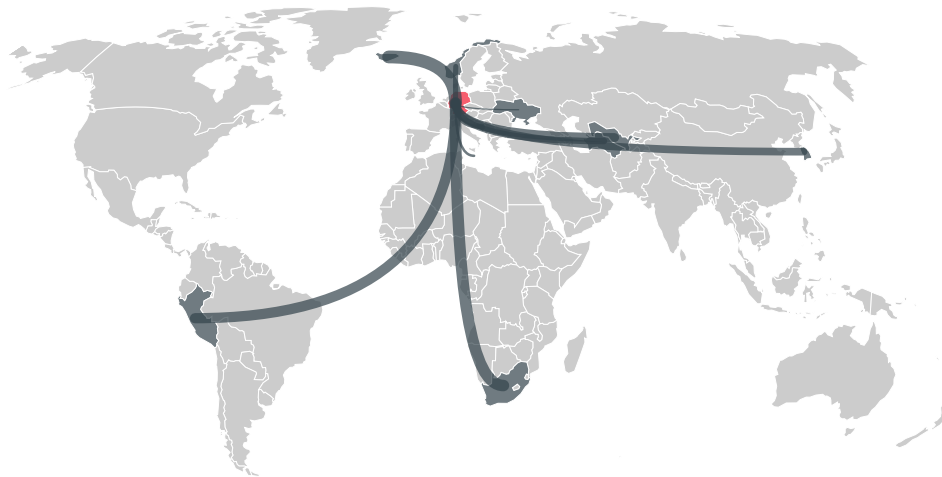

trase

GERMANY (importer)

ACTIVITY	COMMODITY	YEAR
Importer	Beef	2018

POPULATION	GDP	SURFACE AREA
82,905,782	3,963,767,526,251	357,580

AGRICULTURAL LAND AREA	FORESTED LAND AREA
166,570	114,210

GERMANY is the world's 62nd largest country by area, 17th largest by population size and is the world's 4th largest economy (by GDP). Forests make up 32% of its area, and agriculture 47%. It's placement in the Human Development Index is 0.939. GERMANY is a signatory to NYDF ENDORSER and ADP SIGNATORY.

TOP IMPORTS IN 2018

COMMODITY	WORLD IMPORT RANKING	PRODUCTION	IMPORTS	VALUE
SUGARCANE	5	0	24,857,803,819.8	1,188,838,566
SOY	6	59,000	6,129,375,236.2	2,548,394,598
CORN	9	3,344,000	3,801,700,853.1	1,125,324,941
COFFEE	2	0	1,262,462,296	3,768,054,750
PORK	3	5,369,944	1,101,426,563.7	3,480,572,564
CHICKEN	4	1,063,251	845,180,686.6	2,095,271,436
WOOD PULP	3	-	785,464,891	681,983,228
PALM OIL	13	-	714,942,508.7	582,977,984
BEEF	6	1,123,452	621,939,468.7	3,153,505,347
COCOA	3	0	616,052,509	2,081,392,536
PALM KERNEL	2	-	368,950,037	433,802,649
SHRIMP	16	0	38,263,590	422,882,452
COTTON	25	0	30,188,898.7	59,328,187

IMPORT TRAJECTORY OF GERMANY

TOP EXPORT TRADERS OF BEEF IN GERMANY IN 2018

TOP EXPORT COUNTRIES OF BEEF TO GERMANY IN 2018

ICELAND	30.2%
SOUTH AFRICA	22.6%
PERU	17.7%
UZBEKISTAN	10.4%
SOUTH KOREA	8.3%
TURKMENISTAN	4.3%
NORWAY	3.8%
BOSNIA AND HERZEGOVINA	1.6%
MALTA	0.6%
UKRAINE	0.5%

DEFORESTATION ALERTS IN PARAGUAY

There were **7,533** GLAD alerts reported in the week of the **18th of January 2021**. This was **low** compared to the same week in previous years.

Caution: GLAD alerts from the last six months are preliminary. Revisions are made as unconfirmed alerts are removed from the data and alert totals are finalized six months after posting. Source: **Global Forest Watch**