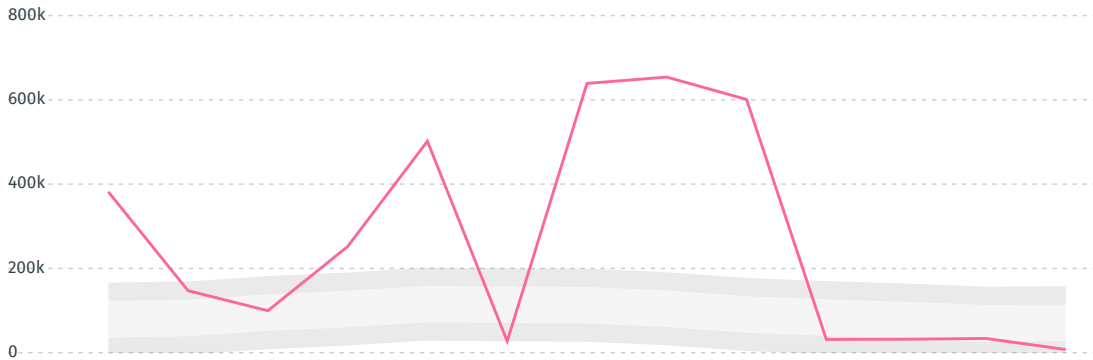

trase

GAZA STRIP (PALESTINE) (importer)

ACTIVITY COMMODITY YEAR
Importer **Beef** **2018**

GAZA STRIP (PALESTINE) is the world's largest country by area, largest by population size and is the world's largest economy (by GDP). It's placement in the Human Development Index is 0.0. GAZA STRIP (PALESTINE) is a signatory to NYDF ENDORSER and ADP SIGNATORY.

TOP IMPORTS IN 2018

COMMODITY	WORLD IMPORT RANKING	PRODUCTION	IMPORTS	VALUE
BEEF	-	0	-	-

TOP EXPORT TRADERS OF BEEF IN GAZA STRIP (PALESTINE) IN 2018

TOP EXPORT COUNTRIES OF BEEF TO GAZA STRIP (PALESTINE) IN 2018

DEFORESTATION ALERTS IN PARAGUAY

There were **7,533** GLAD alerts reported in the week of the **18th of January 2021**. This was **low** compared to the same week in previous years.

Caution: GLAD alerts from the last six months are preliminary. Revisions are made as unconfirmed alerts are removed from the data and alert totals are finalized six months after posting. Source: **Global Forest Watch**