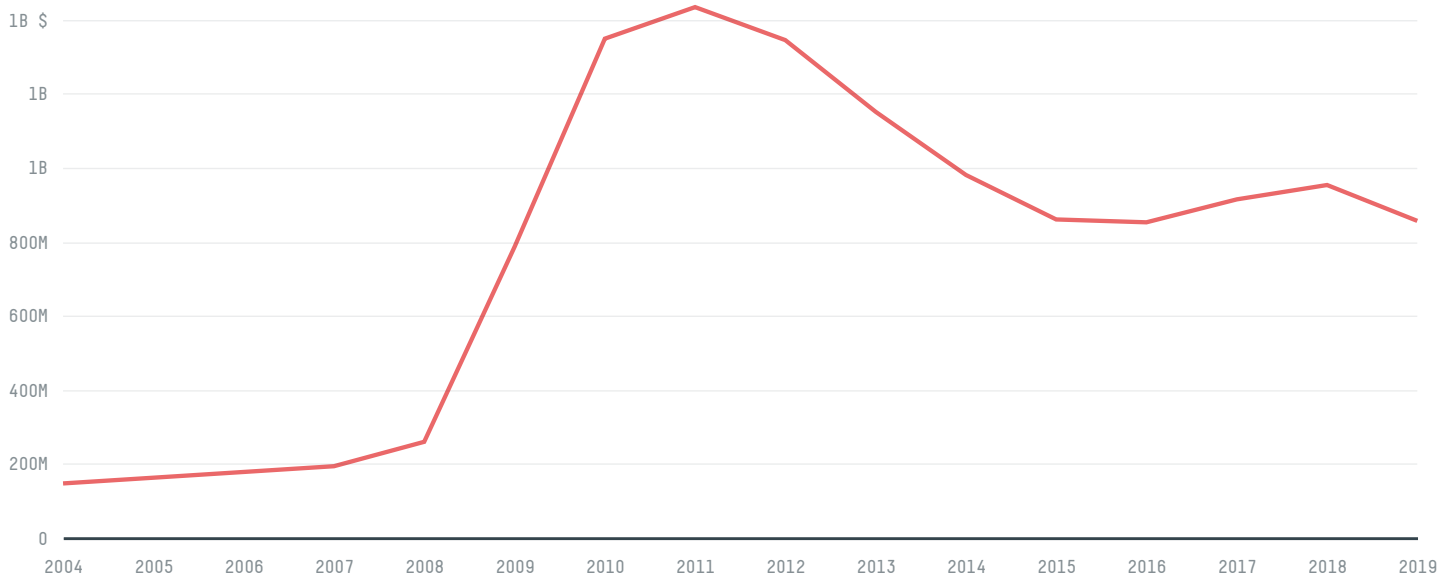

IMPORT TRAJECTORY OF FINLAND