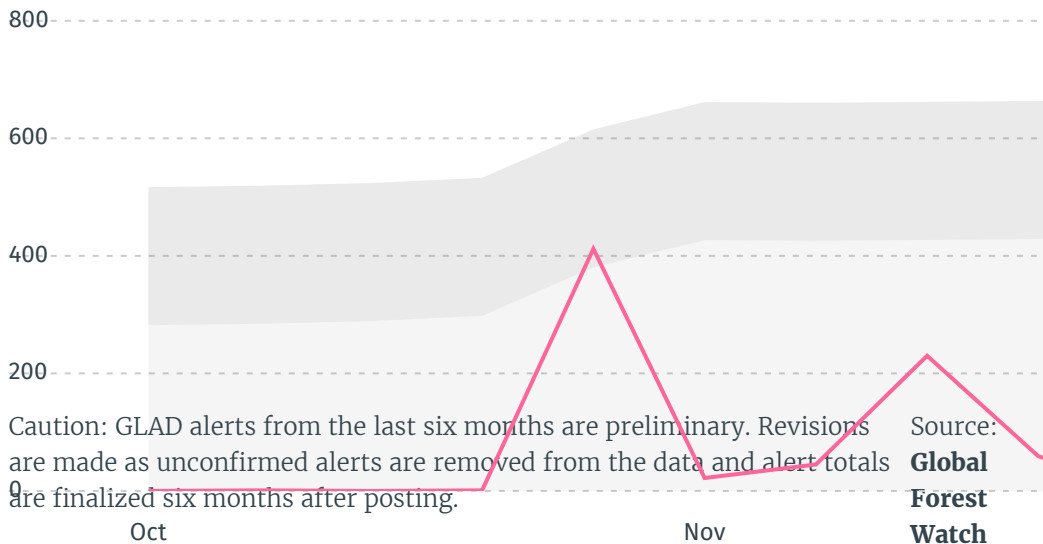

## DEFORESTATION ALERTS IN EQUATORIAL GUINEA

There were **0** GLAD alerts reported in the week of the **11th of January 2021**. This was **normal** compared to the same week in previous years.

Trase is a partnership between