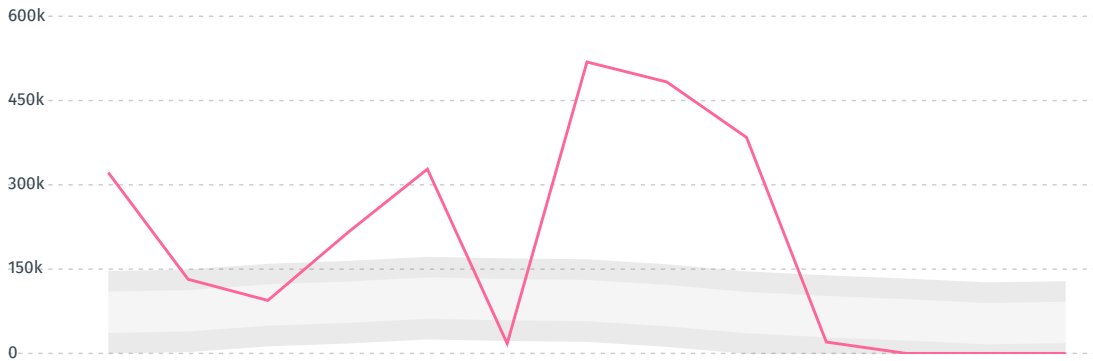

FINLAND 2.4%

SYRIA 1%

SWITZERLAND 1%

SAUDI ARABIA 0.6%

PORTUGAL 0.5%

DEFORESTATION ALERTS IN PARAGUAY

There were **0** GLAD alerts reported in the week of the **18th of January 2021**. This was **low** compared to the same week in previous years.