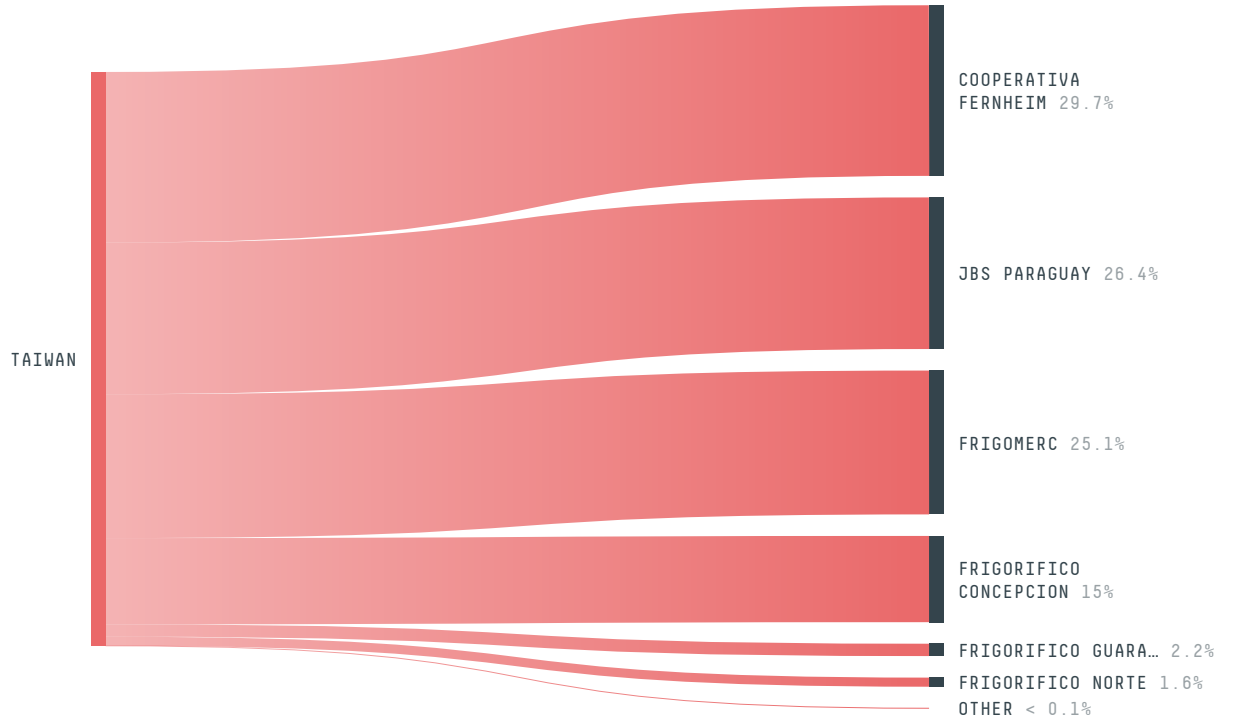

TOP EXPORT TRADERS OF BEEF IN TAIWAN IN 2018