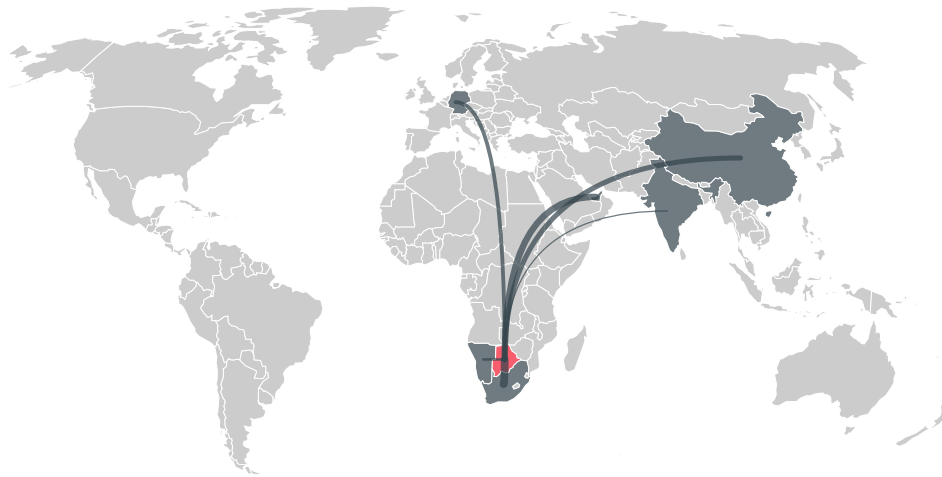

trase

BOTSWANA (importer)

ACTIVITY COMMODITY YEAR
Importer **Cocoa** **2018**

POPULATION GDP SURFACE AREA
2,254,126 **18,663,265,549** **581,730**

AGRICULTURAL LAND AREA FORESTED LAND AREA
258,616 **107,378**

BOTSWANA is the world's 45th largest country by area, 143rd largest by population size and is the world's 115th largest economy (by GDP). Forests make up 18% of its area, and agriculture 44%.

TOP IMPORTS IN 2018

COMMODITY	WORLD IMPORT RANKING	PRODUCTION	IMPORTS	VALUE
COCOA	143	-	5,703	66,075

IMPORT TRAJECTORY OF BOTSWANA

TOP EXPORT TRADERS OF COCOA IN BOTSWANA IN 2018

TOP EXPORT COUNTRIES OF COCOA TO BOTSWANA IN 2018

SOUTH AFRICA 92.2%

UNITED ARAB EMIRATES
5%

CHINA (MAINLAND) 1.6%

GERMANY 0.9%

NAMIBIA 0.3%

INDIA < 0.1%

Trase is a partnership between

 Stockholm Environment Institute