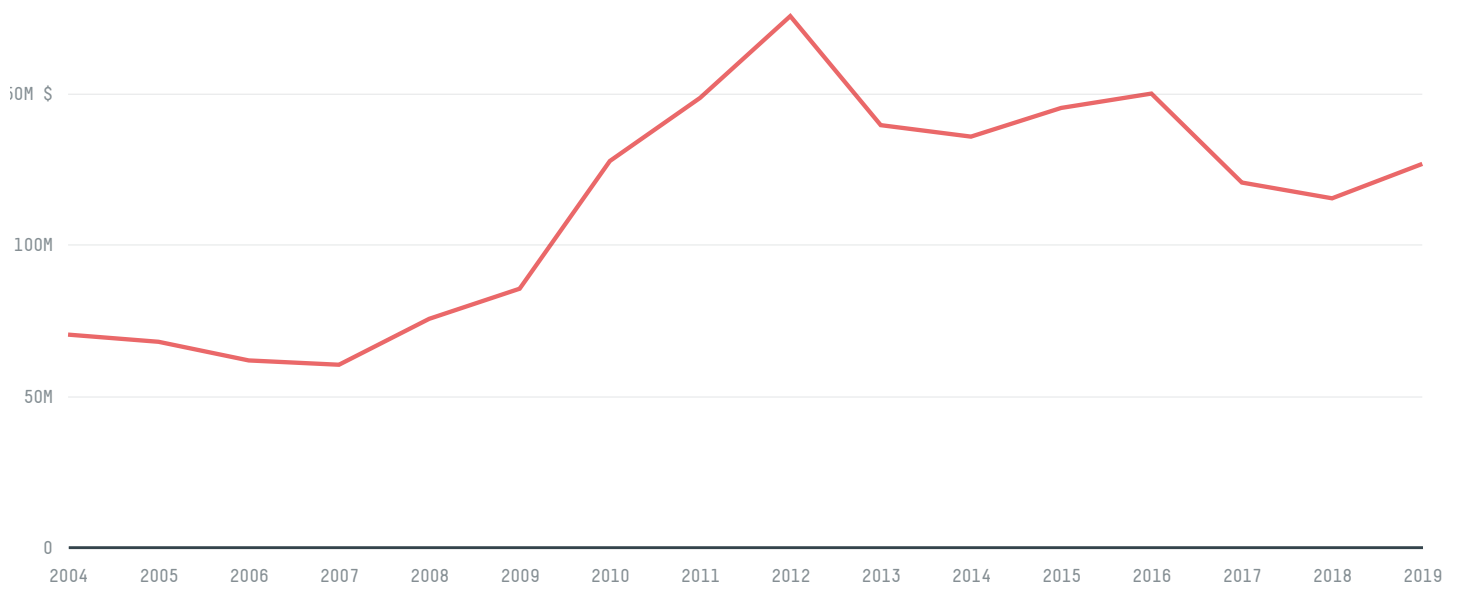

IMPORT TRAJECTORY OF BOTSWANA