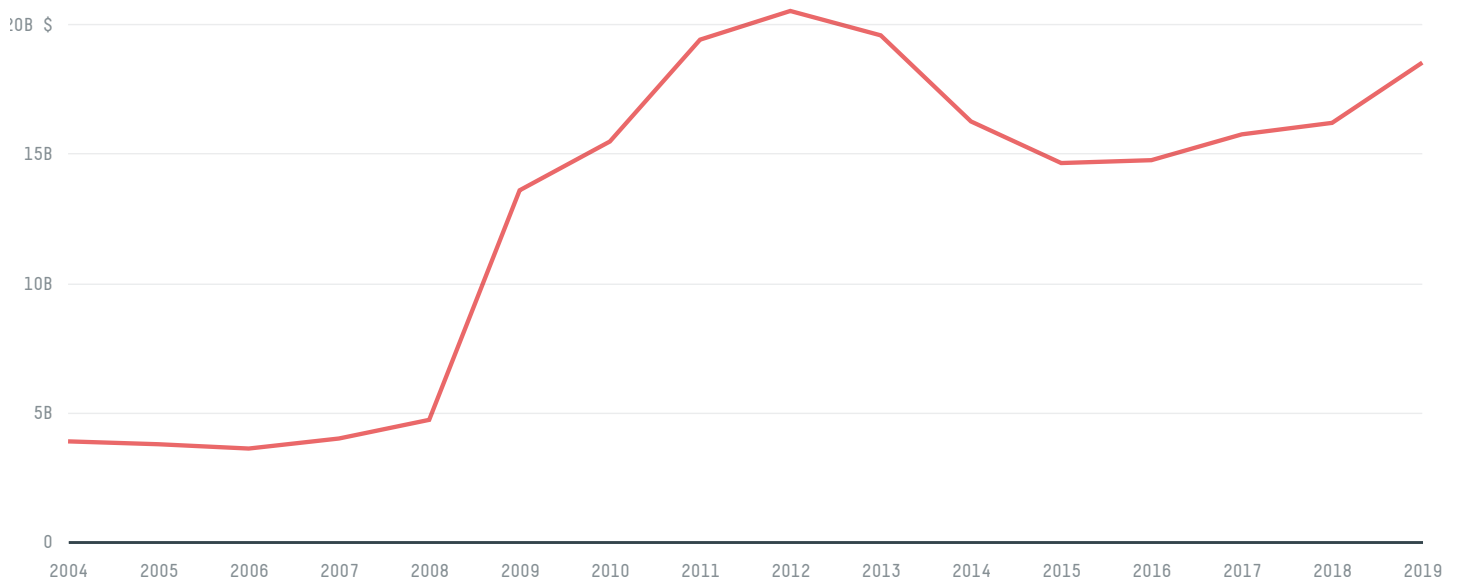

TOP IMPORTS IN 2019

COMMODITY	WORLD IMPORT RANKING	PRODUCTION	IMPORTS	VALUE
CORN	1	-	15,993,806,632.9	3,529,584,350
SUGARCANE	12	-	9,291,186,317.7	450,630,489
SOY	8	-	5,131,026,875.5	2,253,081,168
WOOD PULP	6	-	1,602,684,359	1,230,998,325
BEEF	3	-	977,738,636.7	4,804,171,388
PORK	2	-	552,052,907	2,669,679,120
COFFEE	5	-	475,307,095.3	1,405,066,146
COTTON	11	-	175,249,712.7	150,169,394
SHRIMP	4	-	157,675,649	1,618,711,880
COCOA	16	-	116,787,385	408,075,622
PALM OIL	59	-	593,316	377,035
PALM KERNEL	-	-	-	-
CHICKEN	-	-	-	-

IMPORT TRAJECTORY OF JAPAN