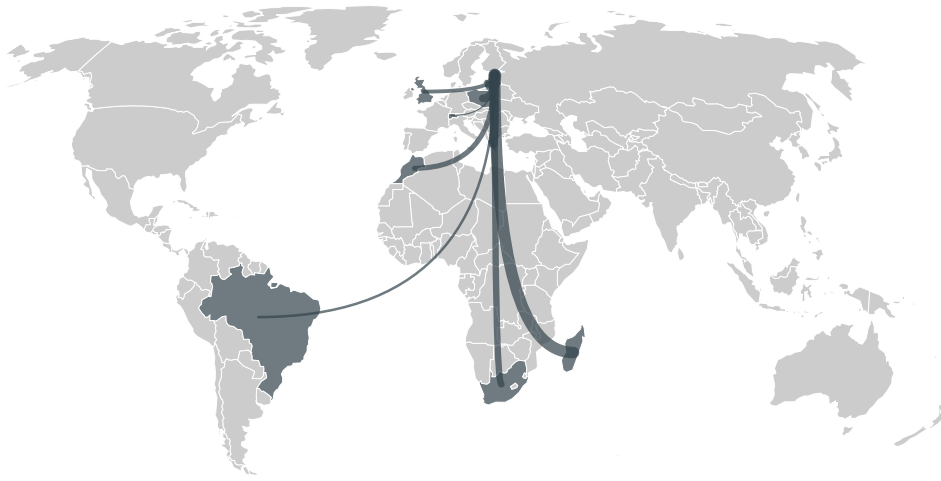

IMPORT TRAJECTORY OF ESTONIA

TOP EXPORT TRADERS OF COCOA IN ESTONIA IN 2019

TOP EXPORT COUNTRIES OF COCOA TO ESTONIA IN 2019

| | |
|----------------|--------|
| LITHUANIA | 43.1% |
| MADAGASCAR | 33.4% |
| LATVIA | 9.4% |
| GREECE | 5.7% |
| POLAND | 3.8% |
| SOUTH AFRICA | 2.4% |
| MOROCCO | 1.5% |
| UNITED KINGDOM | 0.4% |
| BRAZIL | 0.3% |
| SWITZERLAND | < 0.1% |

Trase is a partnership between

In collaboration with

Donors

 Stockholm Environment Institute

 vizzuality

 The Global Environment Facility

 WWF

 Europe