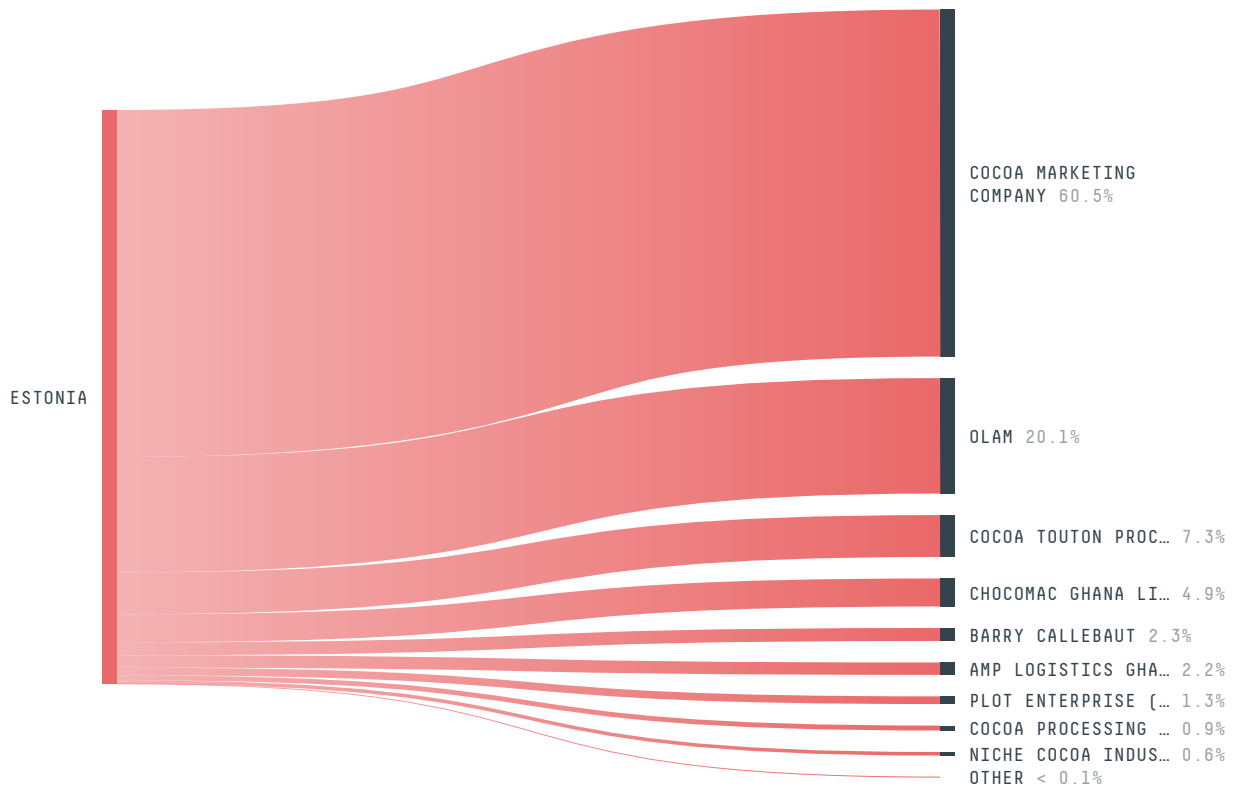

TOP EXPORT TRADERS OF COCOA IN ESTONIA IN 2019