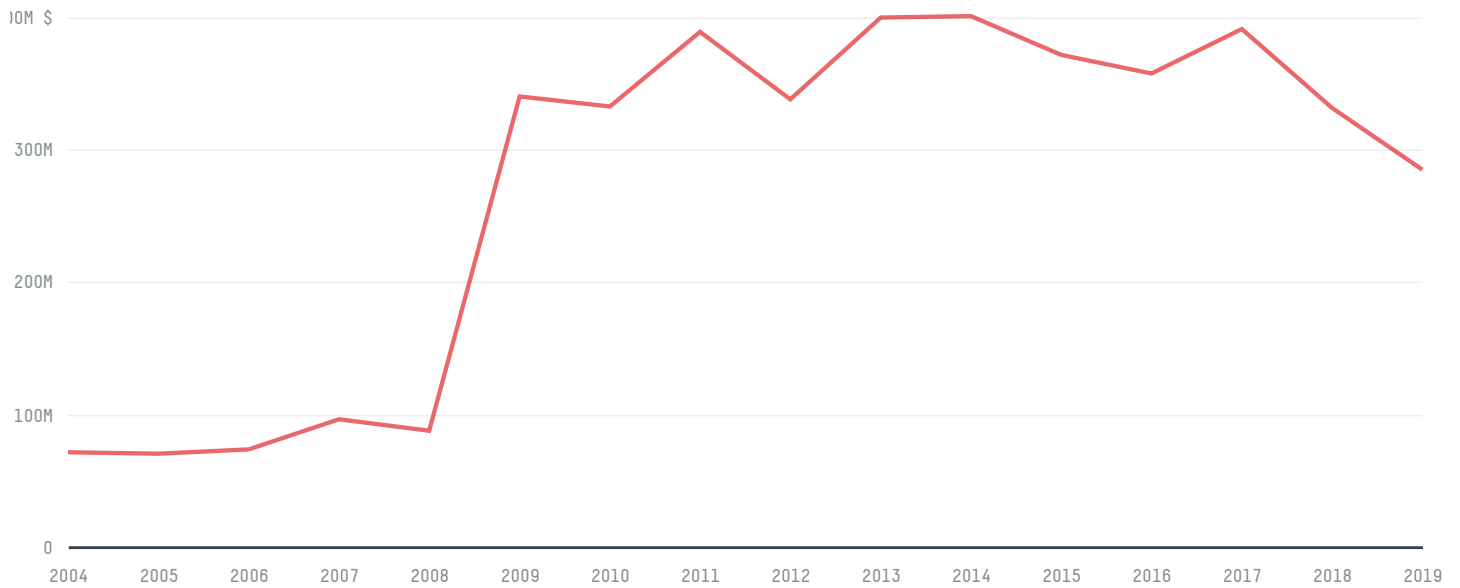

IMPORT TRAJECTORY OF ESTONIA