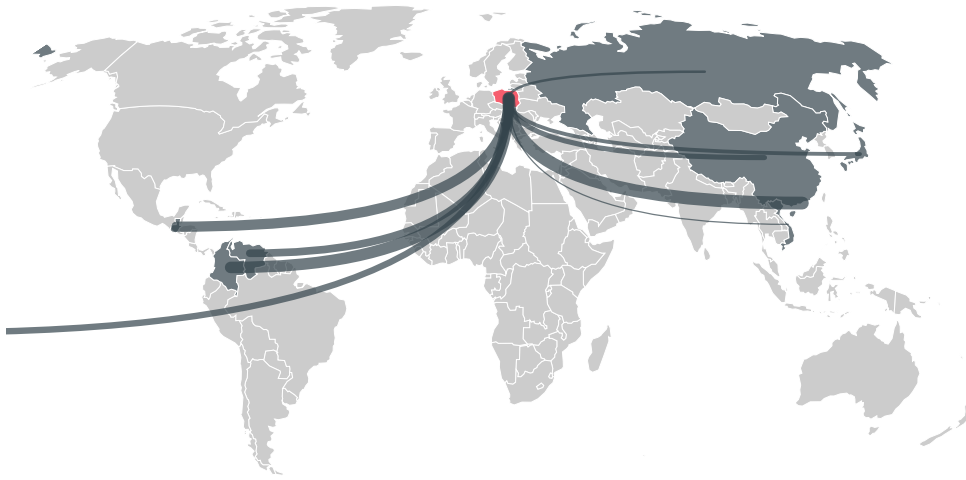

### TOP IMPORTS IN 2019

COMMODITY	WORLD IMPORT RANKING	PRODUCTION	IMPORTS	VALUE
SOY	16	-	3,042,135,044.8	1,134,209,801
WOOD PULP	12	-	1,009,371,015	651,055,980
CORN	39	-	455,923,723.8	195,703,471
COFFEE	13	-	234,778,265.3	829,827,610
COCOA	15	-	130,129,836	497,700,324
BEEF	32	-	63,487,696.6	373,221,154
PALM OIL	33	-	11,457,260	9,380,707
SHRIMP	35	-	5,616,361	42,424,828

## IMPORT TRAJECTORY OF POLAND

## TOP EXPORT COUNTRIES OF COCOA TO POLAND IN 2019

MACAO 68.5%

COLOMBIA 15.4%

GUATEMALA 8%

BOSNIA AND  
HERZEGOVINA 4%

VENEZUELA 2.5%

AMERICAN SAMOA 0.5%

CHINA (MAINLAND) 0.4%