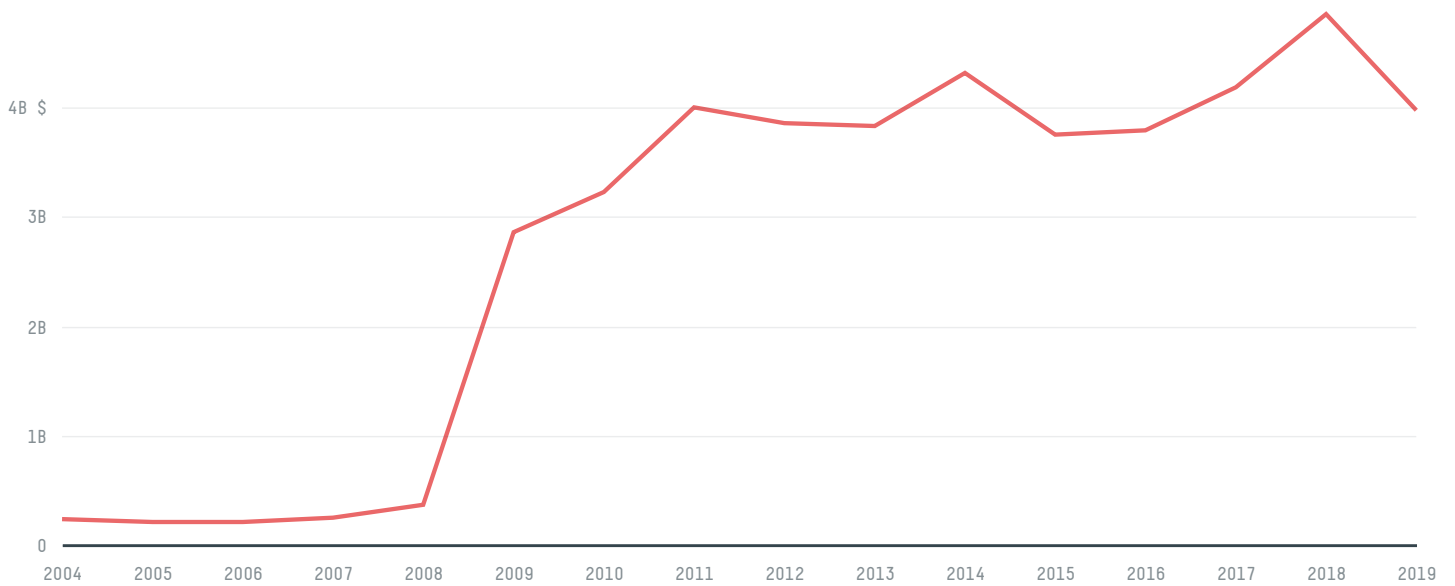

IMPORT TRAJECTORY OF POLAND