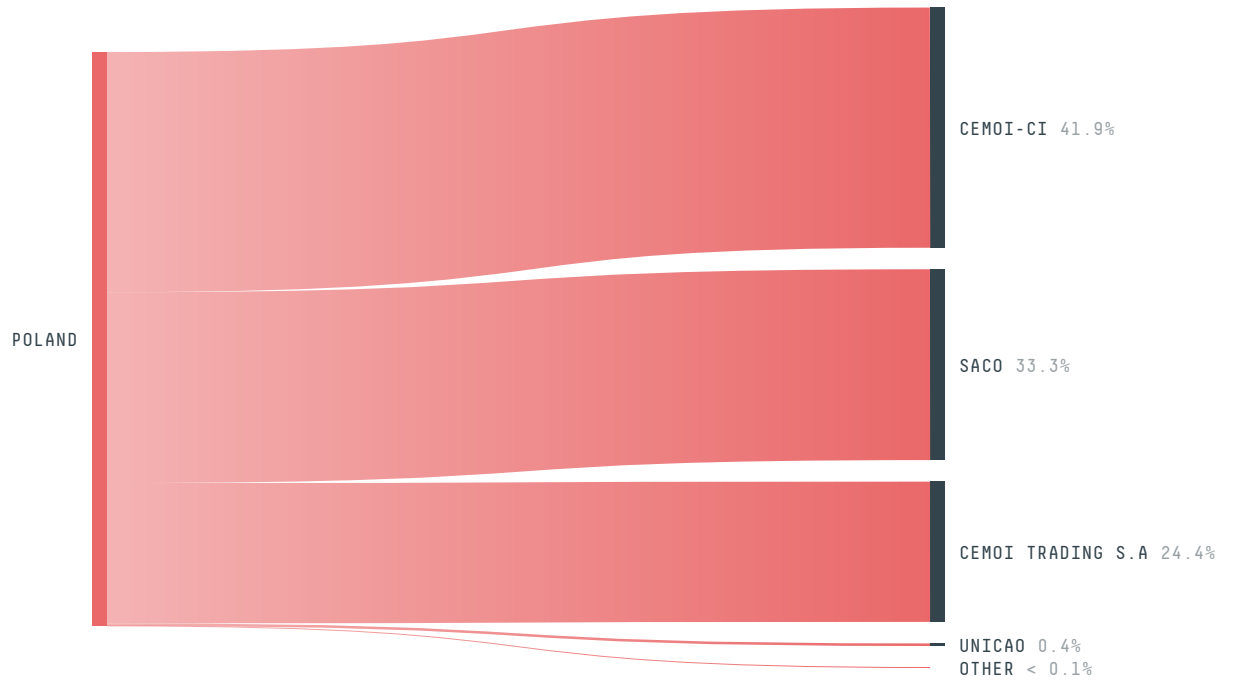

TOP EXPORT TRADERS OF COCOA IN POLAND IN 2019