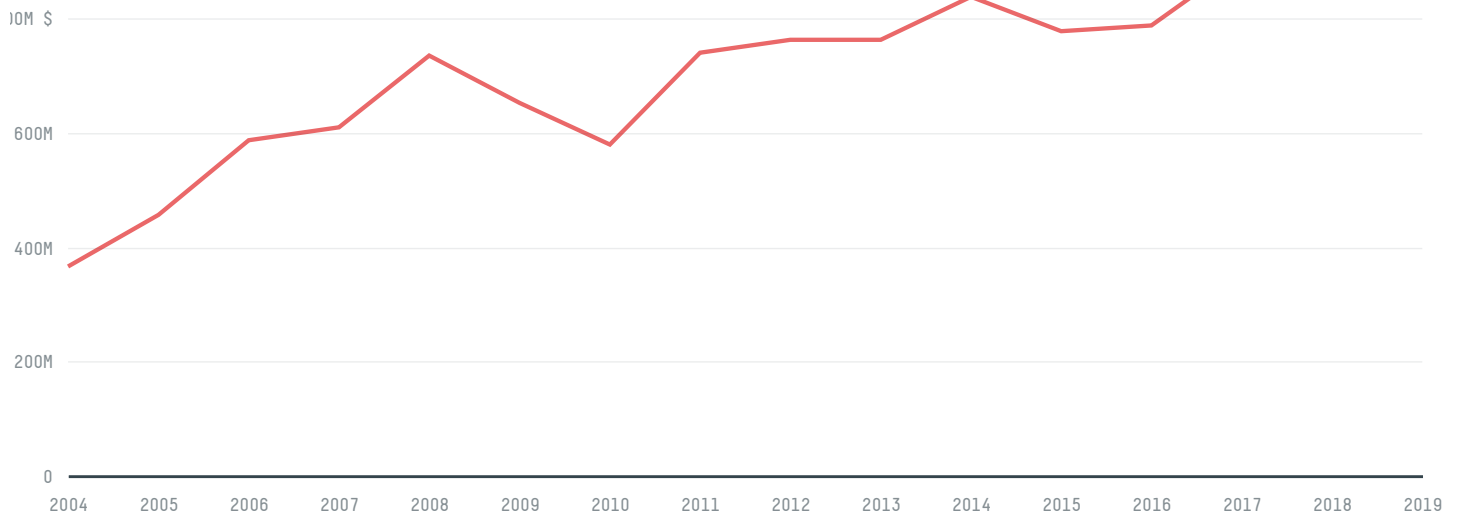

IMPORT TRAJECTORY OF CROATIA