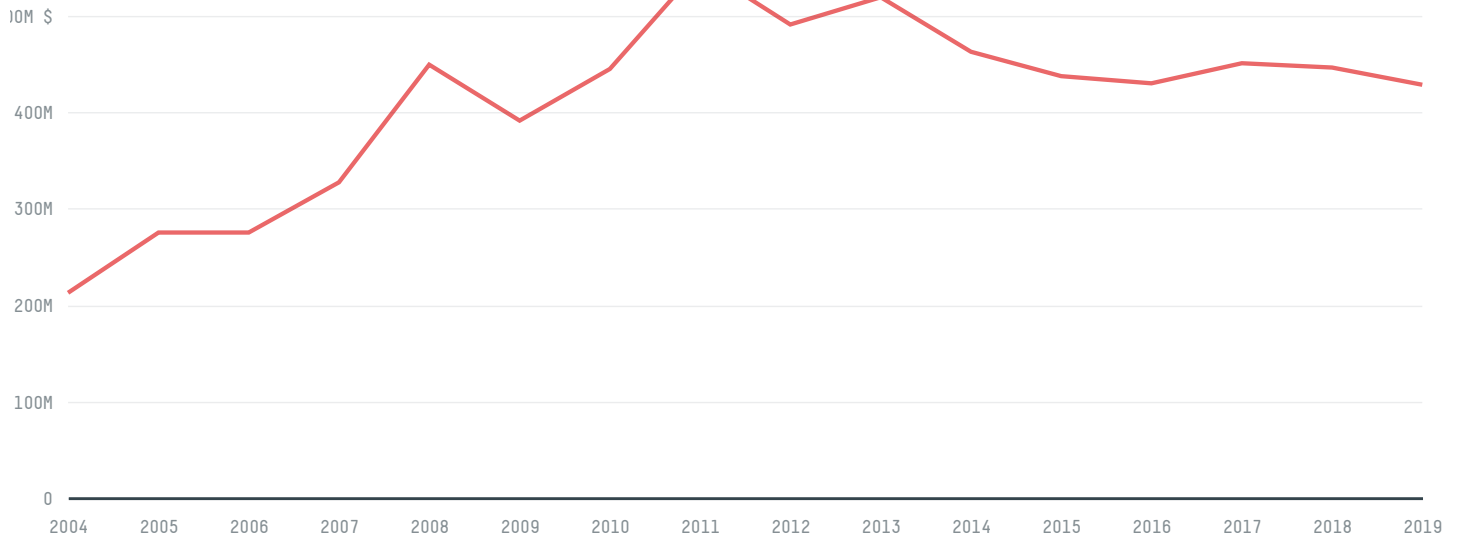

IMPORT TRAJECTORY OF BOSNIA AND HERZEGOVINA