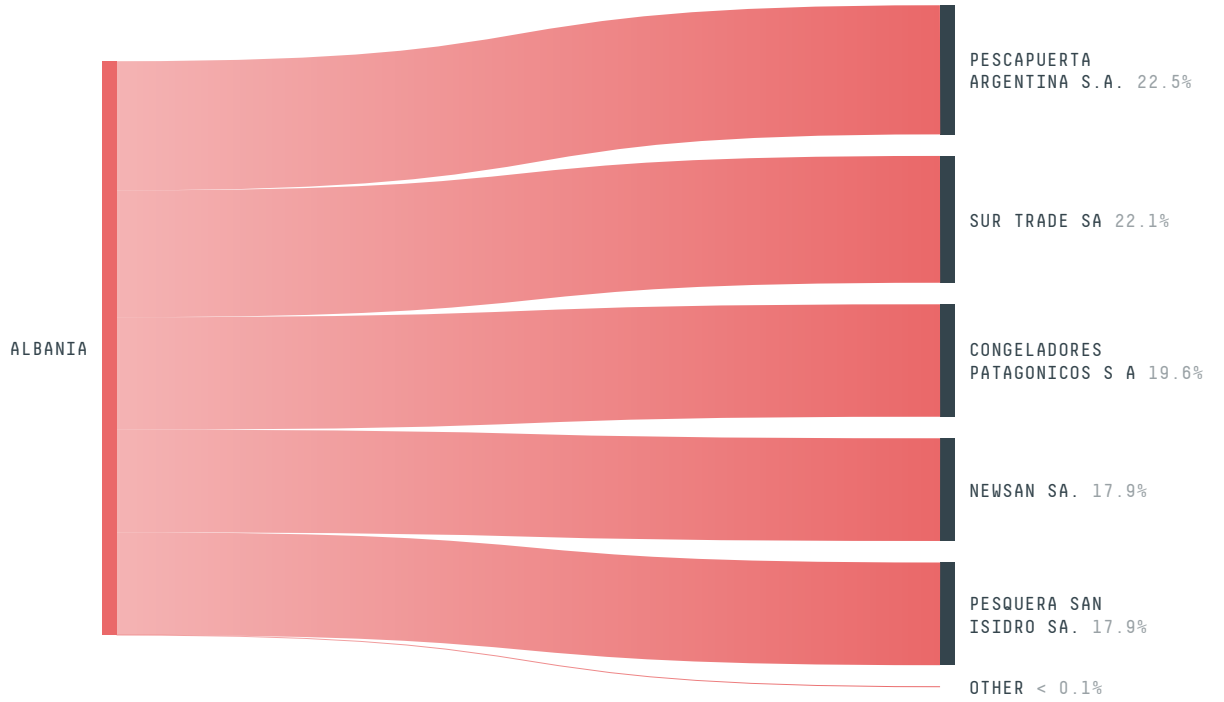

TOP EXPORT TRADERS OF SHRIMP IN ALBANIA IN 2017