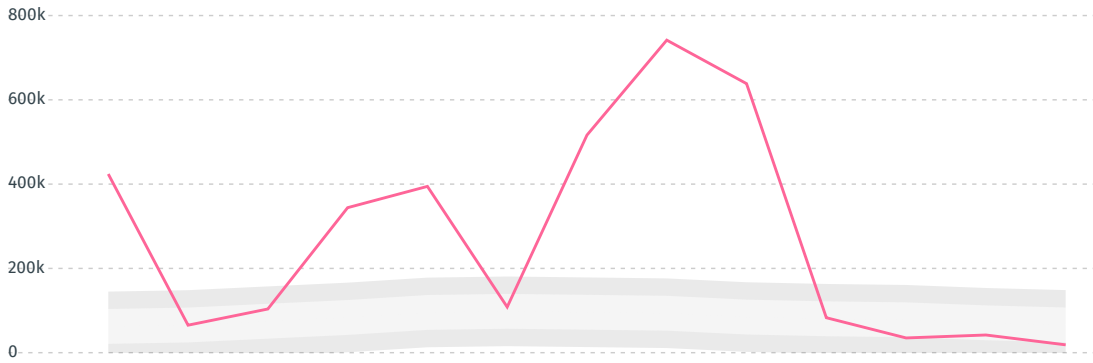

IMPORT TRAJECTORY OF ALBANIA

TOP EXPORT TRADERS OF SHRIMP IN ALBANIA IN 2017

TOP EXPORT COUNTRIES OF SHRIMP TO ALBANIA IN 2017

DEFORESTATION ALERTS IN ARGENTINA

There were **18,638** GLAD alerts reported in the week of the **18th of January 2021**. This was **low** compared to the same week in previous years.