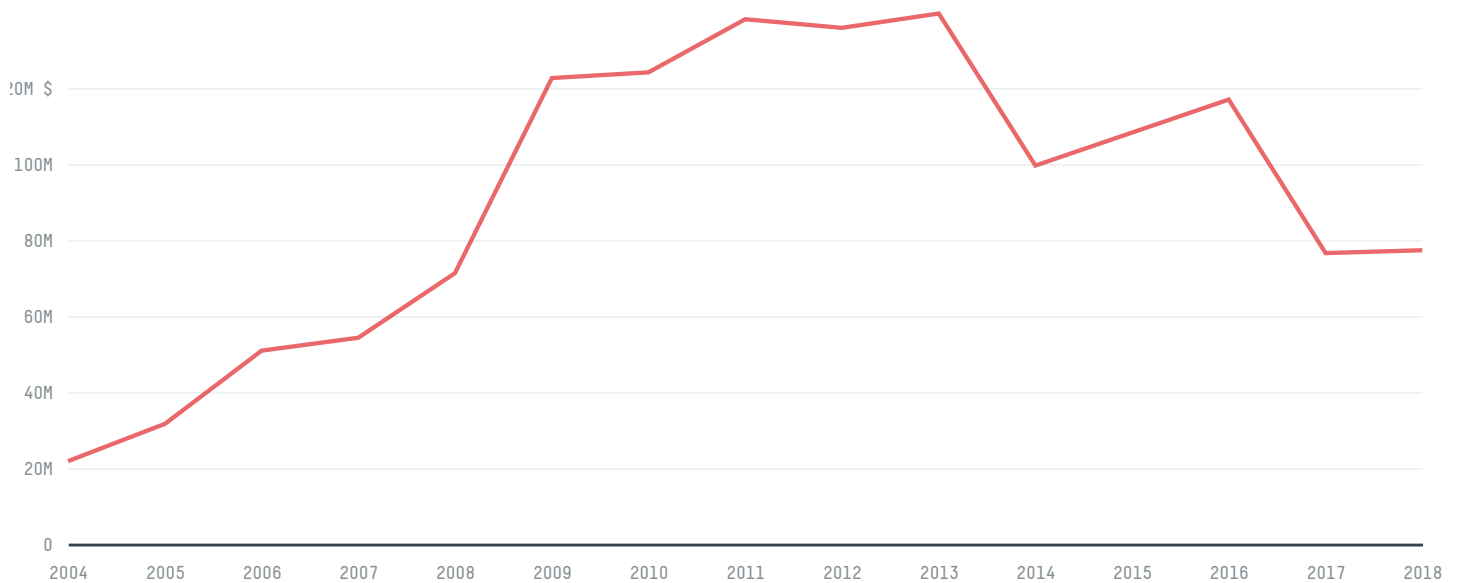

TOP IMPORTS IN 2017

COMMODITY	WORLD IMPORT RANKING	PRODUCTION	IMPORTS	VALUE
SUGARCANE	108	0	113,823,178.1	7,026,626
CORN	82	381,059	67,978,219.6	16,277,909
COFFEE	72	0	5,909,867.5	24,019,456
CHICKEN	25	12,912	3,520,635.6	3,265,596
BEEF	122	39,017	1,361,500.2	9,688,639
PORK	106	11,561	264,891.3	16,049,417
COCOA	123	0	52,582	252,883
SOY	150	500	1,935.2	2,765
PALM OIL	-	-	-	-
SHRIMP	-	0	-	-

IMPORT TRAJECTORY OF ALBANIA