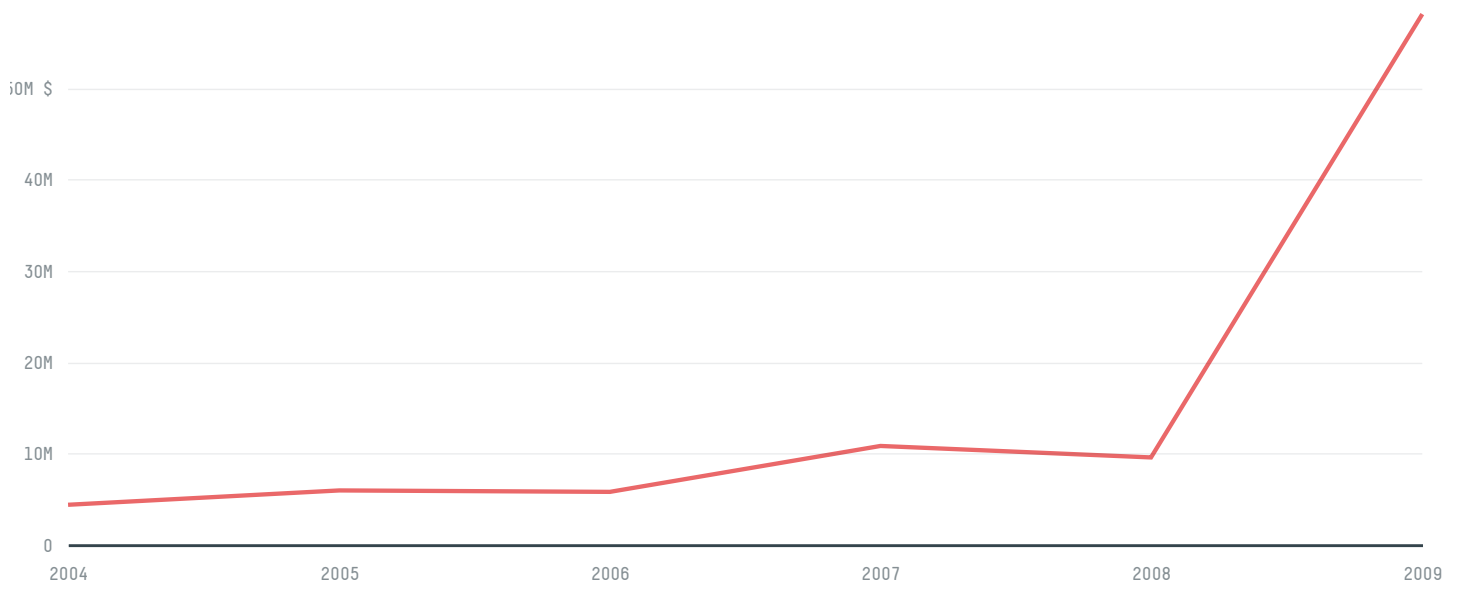

IMPORT TRAJECTORY OF GABON