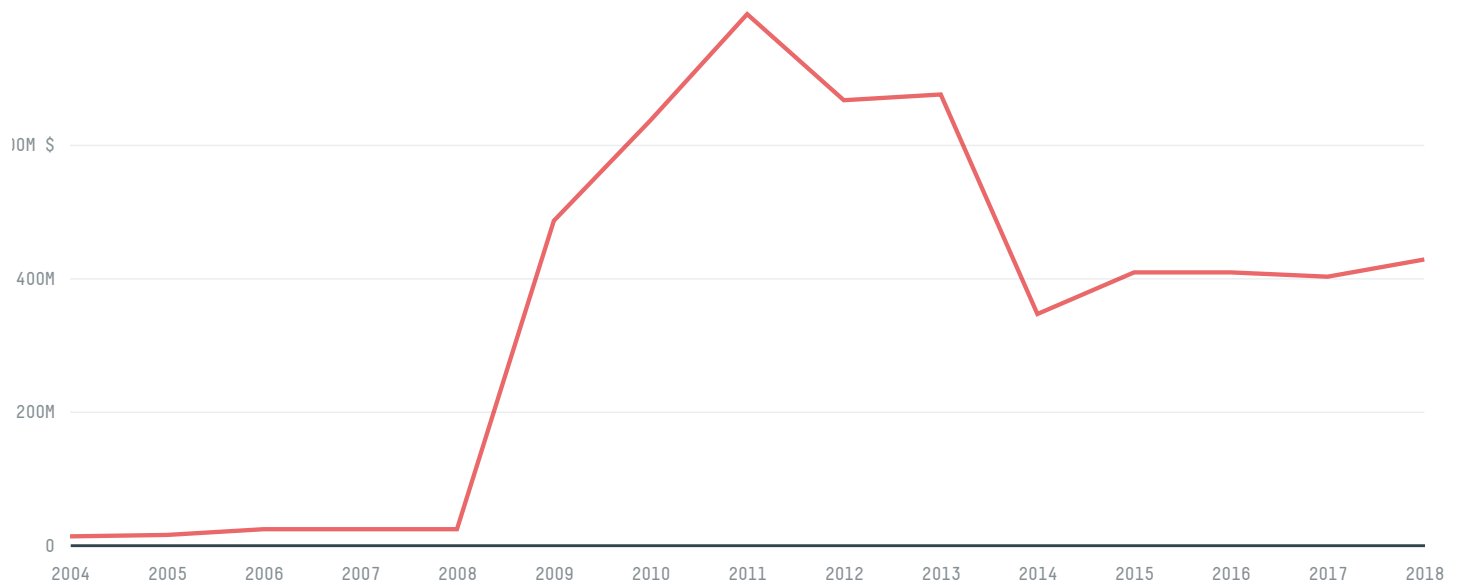

trase

DOMINICAN REPUBLIC (importer)

ACTIVITY	COMMODITY	YEAR
Importer	Shrimp	2017

POPULATION	GDP	LAND AREA
10,513,131	79,997,975,622.8	48,310

AGRICULTURAL LAND AREA	FORESTED LAND AREA
23,520	20,162

DOMINICAN REPUBLIC is the world's 126th largest country by land mass, 86th largest by population size and is the world's 67th largest economy (by GDP). Forests make up 42% of its land mass and agricultural areas, 49%. It's placement in the Human Development Index is 0.741. DOMINICAN REPUBLIC is a signatory to NYDF ENDORSER and ADP SIGNATORY.

TOP IMPORTS IN 2017

COMMODITY	WORLD IMPORT RANKING	PRODUCTION	IMPORTS	VALUE
CORN	24	44,007	1,236,619,624.8	263,979,193
SUGARCANE	115	5,460,761	81,133,175.7	7,562,572
COFFEE	61	15,241	12,386,444	42,556,048
PORK	42	76,859	6,200,857.9	19,707,467
PALM KERNEL	50	-	1,601,281	2,170,698
SOY	88	0	1,052,234.1	1,092,490
WOOD PULP	79	-	953,668	616,867
COCOA	83	86,599	763,891	2,013,804
CHICKEN	59	339,110	611,541.7	3,177,828
SHRIMP	73	415	505,749	4,518,859
COTTON	122	0	20,532.9	6,337
PALM OIL	-	-	-	-

IMPORT TRAJECTORY OF DOMINICAN REPUBLIC

TOP EXPORT TRADERS OF SHRIMP IN DOMINICAN REPUBLIC IN 2017

TOP EXPORT COUNTRIES OF SHRIMP TO DOMINICAN REPUBLIC IN 2017

INDIA	79.7%
INDONESIA	7.7%
CHINA (MAINLAND)	6.3%
SPAIN	2.6%
GUATEMALA	2%
UNITED STATES	1.2%
ECUADOR	0.4%
MOROCCO	0.2%
ARGENTINA	< 0.1%