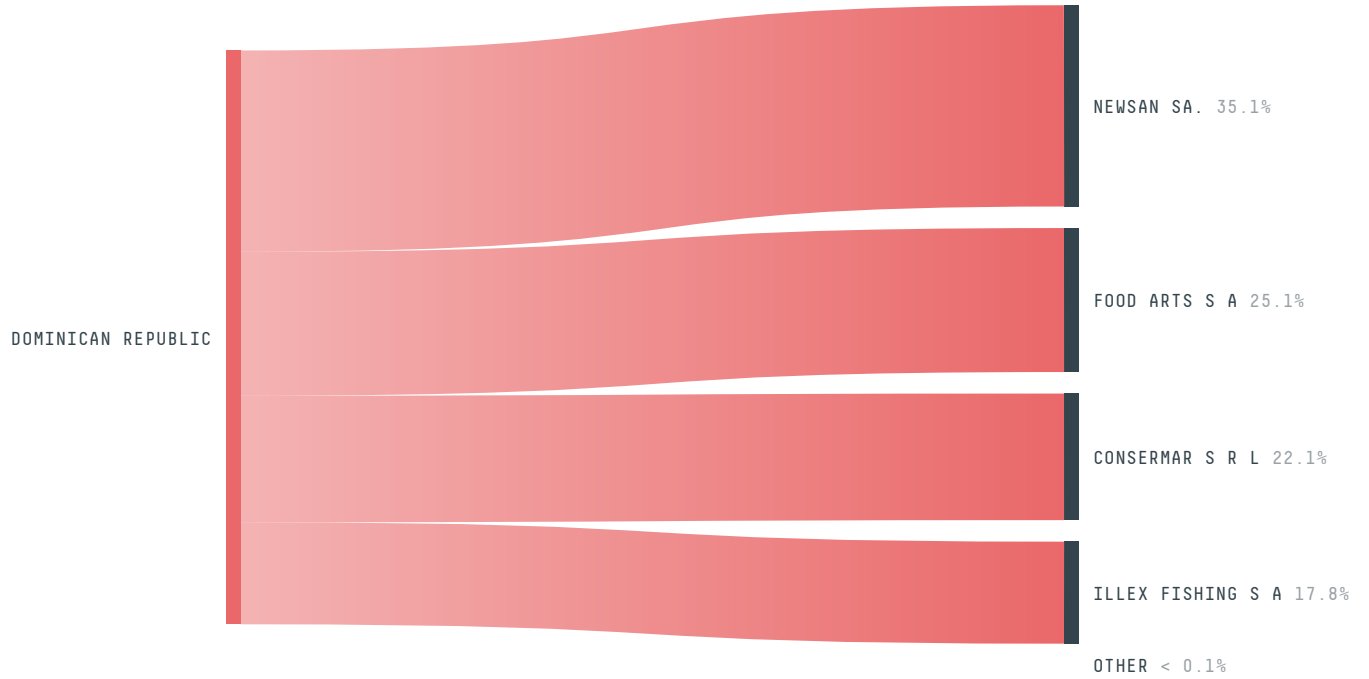

trase

DOMINICAN REPUBLIC (importer)

ACTIVITY	COMMODITY	YEAR
Importer	Shrimp	2017

POPULATION	GDP	LAND AREA
10,513,131	79,997,975,622.8	48,310

AGRICULTURAL LAND AREA	FORESTED LAND AREA
23,520	20,162

DOMINICAN REPUBLIC is the world's 126th largest country by land mass, 86th largest by population size and is the world's 67th largest economy (by GDP). Forests make up 42% of its land mass and agricultural areas, 49%. It's placement in the Human Development Index is 0.741. DOMINICAN REPUBLIC is a signatory to NYDF ENDORSER and ADP SIGNATORY.

TOP IMPORTS IN 2017

COMMODITY	WORLD IMPORT RANKING	PRODUCTION	IMPORTS	VALUE
CORN	24	44,007	1,236,619,624.8	263,979,193
SUGARCANE	115	5,460,761	81,133,175.7	7,562,572
COFFEE	61	15,241	12,386,444	42,556,048
PORK	42	76,859	6,200,857.9	19,707,467
PALM KERNEL	50	-	1,601,281	2,170,698
SOY	88	0	1,052,234.1	1,092,490
WOOD PULP	79	-	953,668	616,867
COCOA	83	86,599	763,891	2,013,804
CHICKEN	59	339,110	611,541.7	3,177,828
SHRIMP	73	415	505,749	4,518,859
COTTON	122	0	20,532.9	6,337
PALM OIL	-	-	-	-

IMPORT TRAJECTORY OF DOMINICAN REPUBLIC

TOP EXPORT TRADERS OF SHRIMP IN DOMINICAN REPUBLIC IN 2017

TOP EXPORT COUNTRIES OF SHRIMP TO DOMINICAN REPUBLIC IN 2017

INDIA	79.7%
INDONESIA	7.7%
CHINA (MAINLAND)	6.3%
SPAIN	2.6%
GUATEMALA	2%
UNITED STATES	1.2%
ECUADOR	0.4%
MOROCCO	0.2%
ARGENTINA	< 0.1%