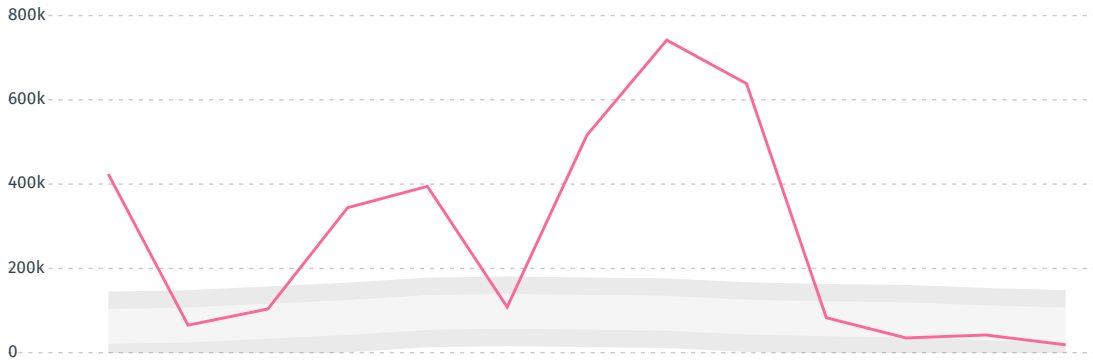

DEFORESTATION ALERTS IN ARGENTINA

There were **18,638** GLAD alerts reported in the week of the **18th of January 2021**. This was **low** compared to the same week in previous years.

Caution: GLAD alerts from the last six months are preliminary. Revisions are made as unconfirmed alerts are removed from the data and alert totals are finalized six months after posting. Source: **Global Forest Watch**

Trase is a partnership between

In collaboration with

and many other organizations and individuals.

Donors

[Terms of Use](#) · [Privacy policy](#) · [Cookie policy](#) · [Contact us](#)