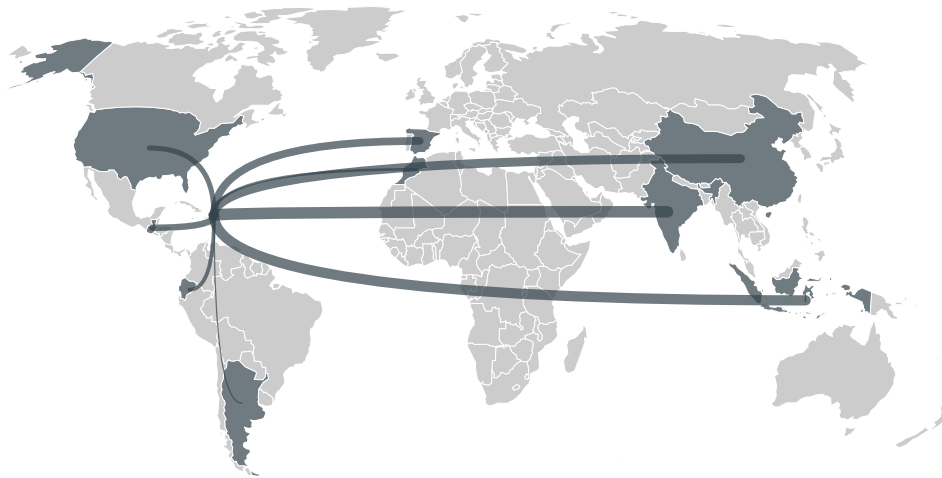

trase

DOMINICAN REPUBLIC (importer)

ACTIVITY	COMMODITY	YEAR
Importer	Shrimp	2017

POPULATION	GDP	LAND AREA
10,513,131	79,997,975,622.8	48,310

AGRICULTURAL LAND AREA	FORESTED LAND AREA
23,520	20,162

DOMINICAN REPUBLIC is the world's 126th largest country by land mass, 86th largest by population size and is the world's 67th largest economy (by GDP). Forests make up 42% of its land mass and agricultural areas, 49%. It's placement in the Human Development Index is 0.741. DOMINICAN REPUBLIC is a signatory to NYDF ENDORSER and ADP SIGNATORY.

TOP IMPORTS IN 2017

COMMODITY	WORLD IMPORT RANKING	PRODUCTION	IMPORTS	VALUE
CORN	24	44,007	1,236,619,624.8	263,979,193
SUGARCANE	115	5,460,761	81,133,175.7	7,562,572
COFFEE	61	15,241	12,386,444	42,556,048
PORK	42	76,859	6,200,857.9	19,707,467
PALM KERNEL	50	-	1,601,281	2,170,698
SOY	88	0	1,052,234.1	1,092,490
WOOD PULP	79	-	953,668	616,867
COCOA	83	86,599	763,891	2,013,804
CHICKEN	59	339,110	611,541.7	3,177,828
SHRIMP	73	415	505,749	4,518,859
COTTON	122	0	20,532.9	6,337
PALM OIL	-	-	-	-

IMPORT TRAJECTORY OF DOMINICAN REPUBLIC

TOP EXPORT TRADERS OF SHRIMP IN DOMINICAN REPUBLIC IN 2017

TOP EXPORT COUNTRIES OF SHRIMP TO DOMINICAN REPUBLIC IN 2017

INDIA	79.7%
INDONESIA	7.7%
CHINA (MAINLAND)	6.3%
SPAIN	2.6%
GUATEMALA	2%
UNITED STATES	1.2%
ECUADOR	0.4%
MOROCCO	0.2%
ARGENTINA	< 0.1%

DEFORESTATION ALERTS IN ARGENTINA

There were **18,638** GLAD alerts reported in the week of the **18th of January 2021**. This was **low** compared to the same week in previous years.

Caution: GLAD alerts from the last six months are preliminary. Revisions are made as unconfirmed alerts are removed from the data and alert totals are finalized six months after posting. Source: **Global Forest Watch**