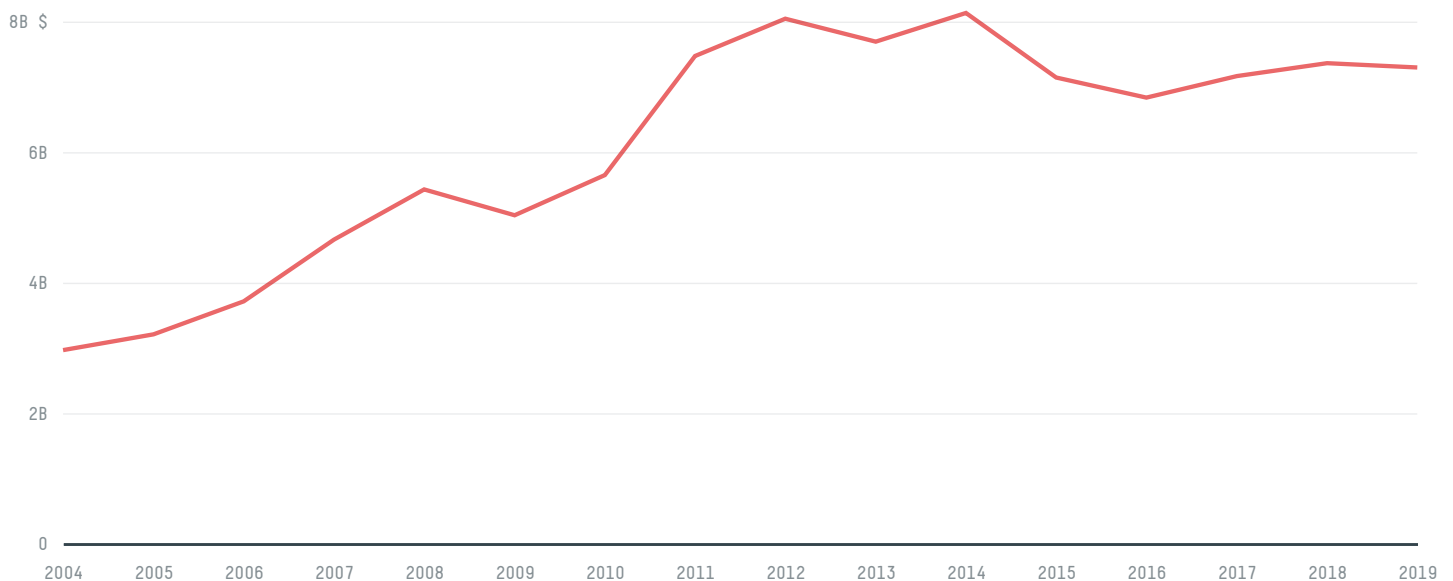

TOP IMPORTS IN 2017

COMMODITY	WORLD IMPORT RANKING	PRODUCTION	IMPORTS	VALUE
SOY	28	7,716,600	1,446,387,233.9	553,783,203
BEEF	17	1,167,695	195,330,205	1,200,144,328
CHICKEN	19	1,237,223	168,841,810.5	550,767,779
PORK	25	2,141,784	130,131,650.5	879,622,001
PALM OIL	46	-	111,016,644.5	100,612,778
CORN	98	14,095,300	36,450,250.4	391,502,869
COCOA	24	0	33,513,915	512,519,129
COTTON	34	0	15,979,576.3	9,183,498
PALM KERNEL	23	-	14,174,586	21,231,642
SUGARCANE	160	0	759,024	1,121,524,814
SHRIMP	72	0	549,963	392,133,883
WOOD PULP	102	-	18,000	8,270,386
COFFEE	160	0	0	1,426,695,066

IMPORT TRAJECTORY OF CANADA