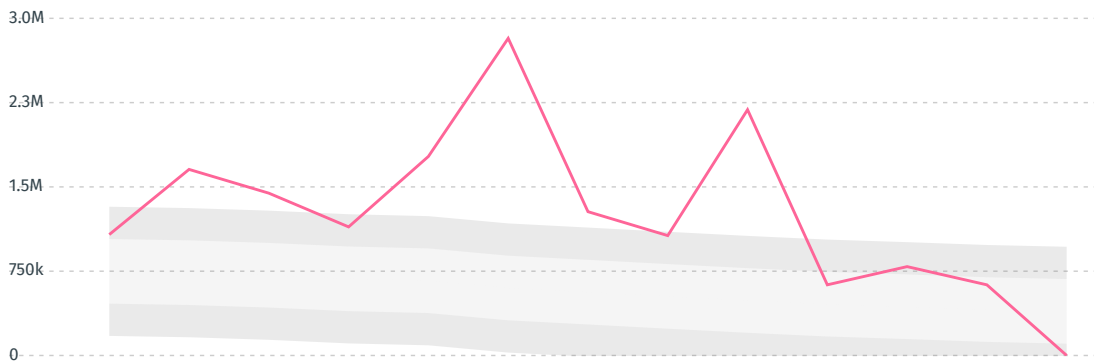

TOP IMPORTS IN 2018

COMMODITY	WORLD IMPORT RANKING	PRODUCTION	IMPORTS	VALUE
CHICKEN	-	25	-	-
PORK	-	63	-	-

TOP EXPORT TRADERS OF PORK IN NIUE IN 2018

DEFORESTATION ALERTS IN BRAZIL

There were **0** GLAD alerts reported in the week of the **11th of January 2021**. This was **low** compared to the same week in previous years.