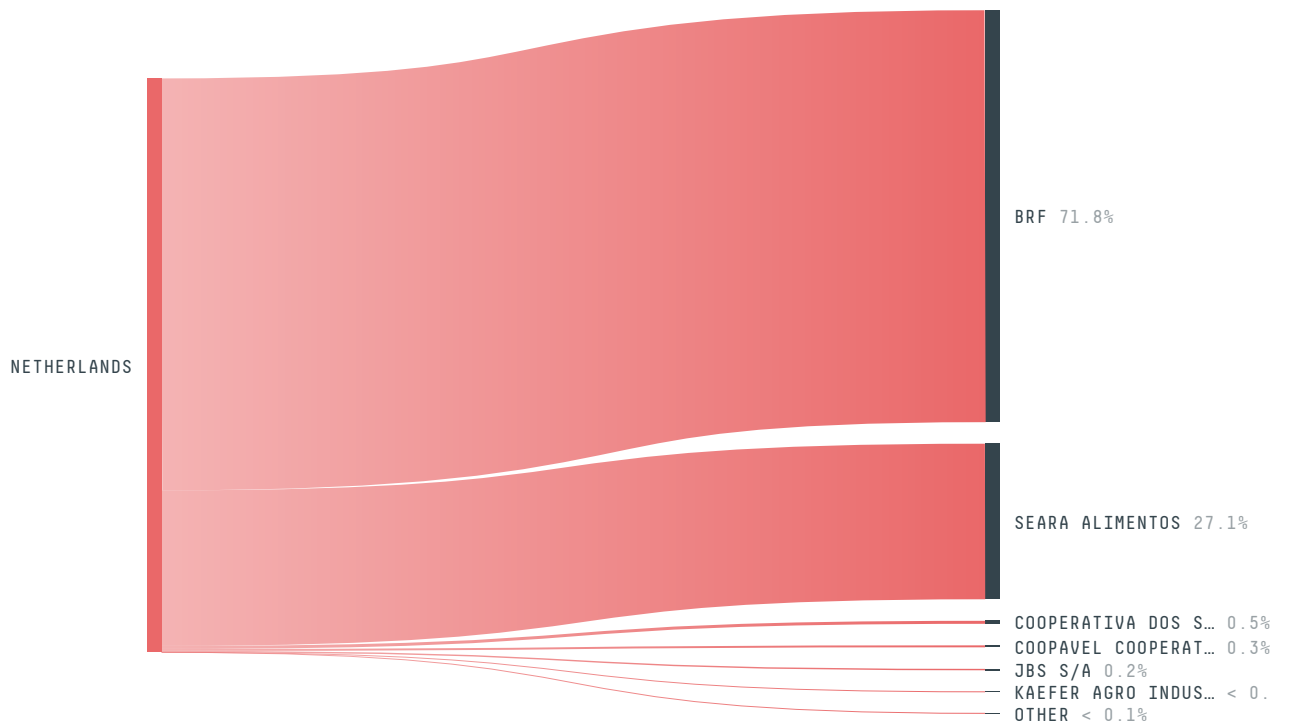

TOP EXPORT TRADERS OF PORK IN NETHERLANDS IN 2018