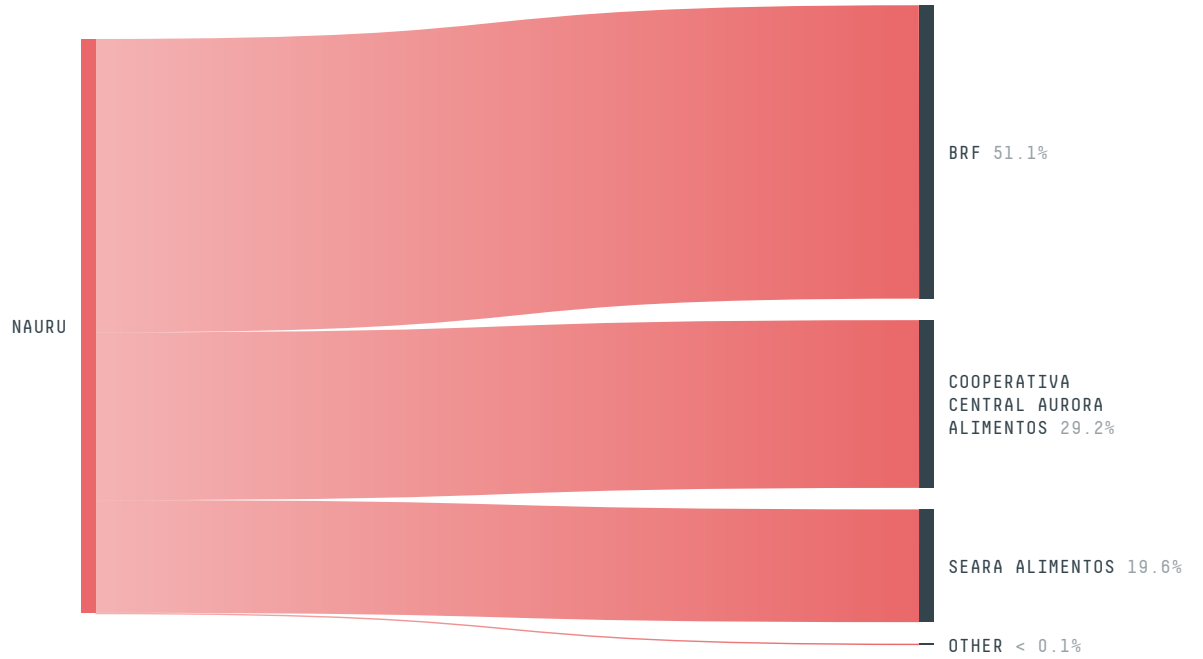

TOP EXPORT TRADERS OF PORK IN NAURU IN 2018