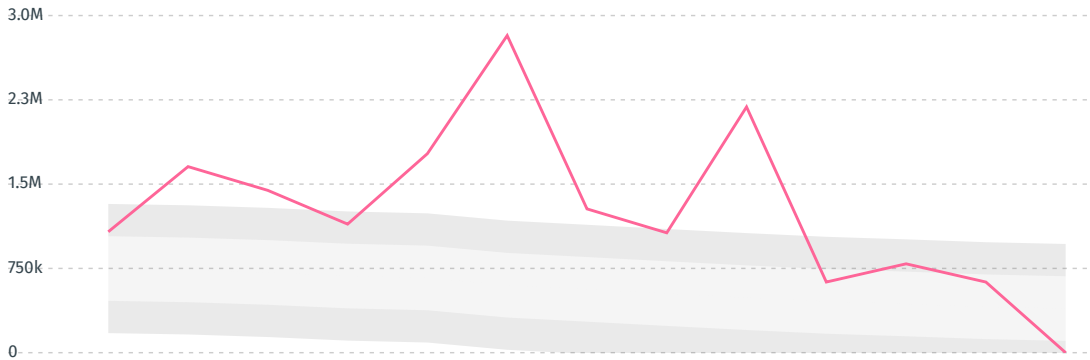

TOP IMPORTS IN 2018

COMMODITY	WORLD IMPORT RANKING	PRODUCTION	IMPORTS	VALUE
CHICKEN	-	84	-	-
PORK	-	67	-	-

IMPORT TRAJECTORY OF MONTSERRAT

TOP EXPORT TRADERS OF PORK IN MONTSERRAT IN 2018

DEFORESTATION ALERTS IN BRAZIL

There were **0** GLAD alerts reported in the week of the **11th of January 2021**. This was **low** compared to the same week in previous years.

Caution: GLAD alerts from the last six months are preliminary. Revisions are made as unconfirmed alerts are removed from the data and alert totals are finalized six months after posting. Source: **Global Forest Watch**