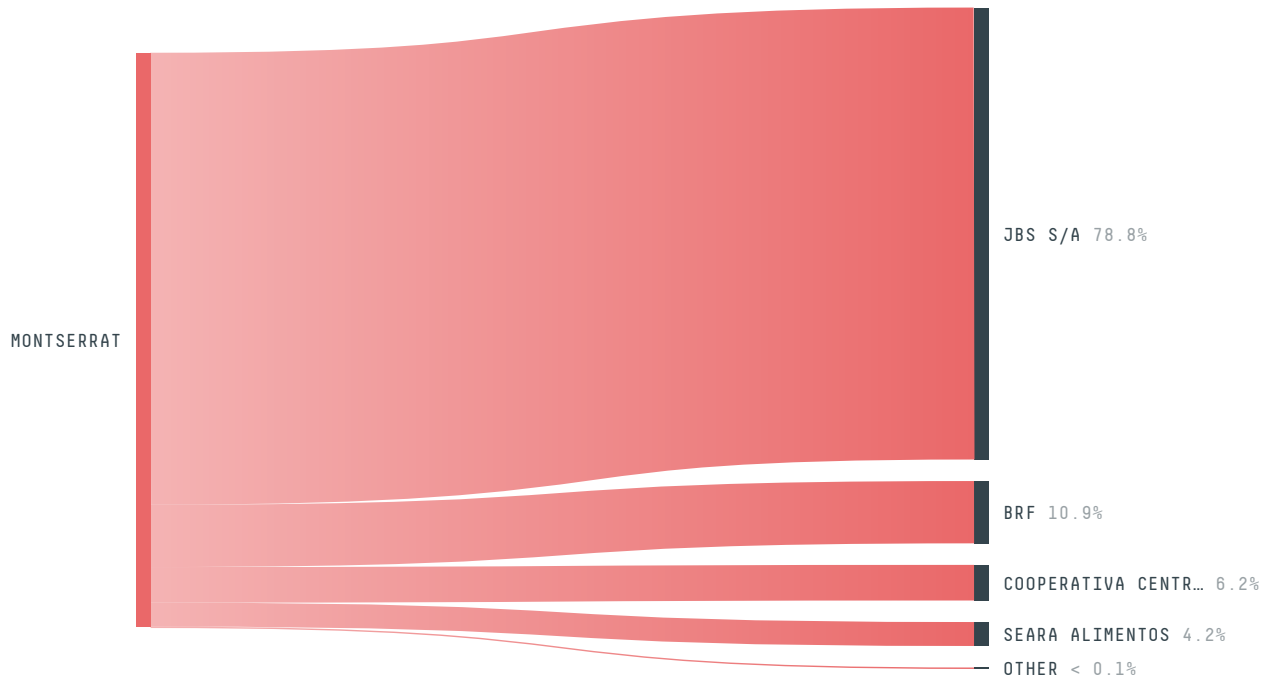

trase

Montserrat (importer)

ACTIVITY COMMODITY YEAR
Importer **Pork** **2018**

MONTSEERRAT is the world's largest country by land mass, largest by population size and is the world's largest economy (by GDP). It's placement in the Human Development Index is 0.0. MONTSEERRAT is a signatory to NYDF ENDORSER and ADP SIGNATORY.

TOP IMPORTS IN 2018

COMMODITY	WORLD IMPORT RANKING	PRODUCTION	IMPORTS	VALUE
CHICKEN	-	84	-	-
PORK	-	67	-	-

IMPORT TRAJECTORY OF MONTSERRAT

TOP EXPORT TRADERS OF PORK IN MONTSERRAT IN 2018

DEFORESTATION ALERTS IN BRAZIL