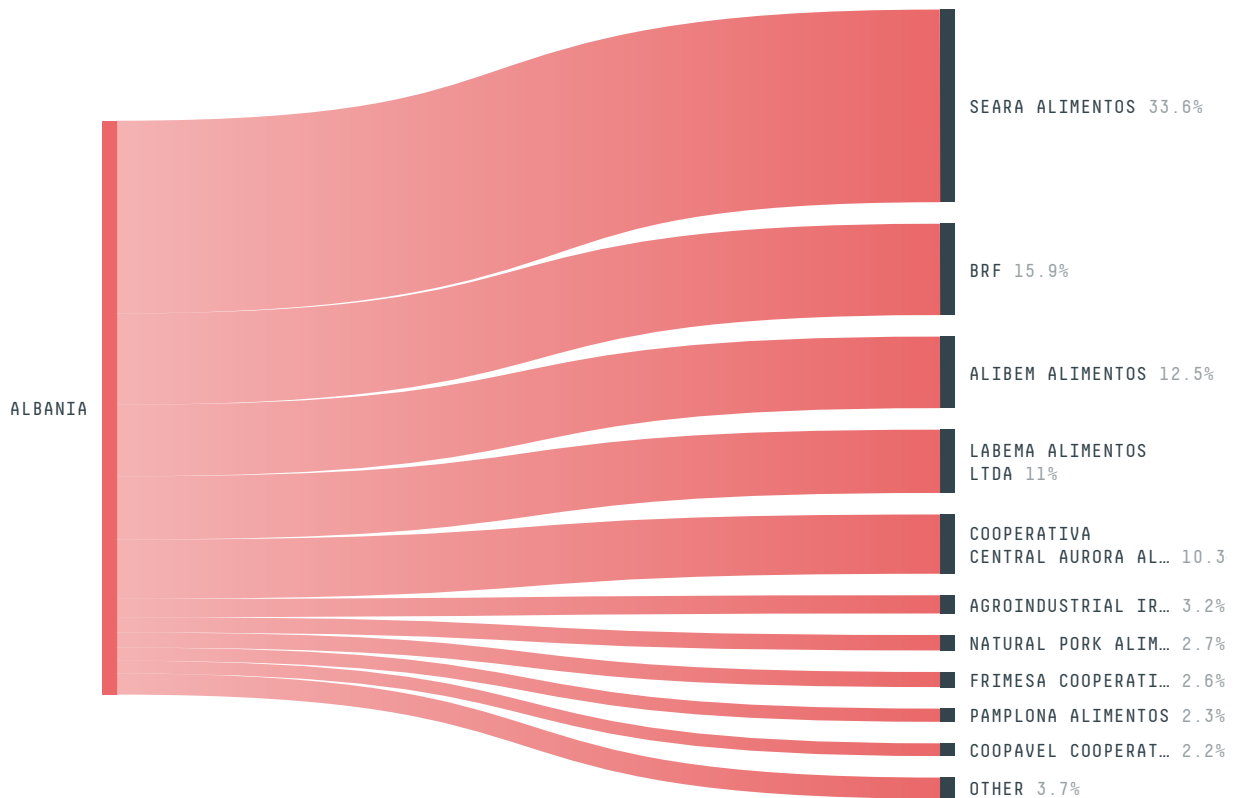

ALBANIA is the world's 141st largest country by land mass, 137th largest by population size and is the world's 125th largest economy (by GDP). It's placement in the Human Development Index is 0.791. ALBANIA is a signatory to NYDF ENDORSER and ADP SIGNATORY.

TOP IMPORTS IN 2018

COMMODITY	WORLD IMPORT RANKING	PRODUCTION	IMPORTS	VALUE
SUGARCANE	105	0	140,991,052.1	7,235,722
CORN	69	391,104	86,355,643.9	20,585,050
COFFEE	71	0	7,656,773.8	28,717,766
CHICKEN	26	15,587	3,618,807.5	3,828,955
BEEF	143	38,544	252,797.1	6,658,430
PORK	105	10,317	205,922.9	9,152,458
SHRIMP	95	0	121,171	951,441
SOY	123	744	77,075.5	53,461
COCOA	118	0	75,954	309,808
PALM OIL	-	-	-	-

I AGREE

IMPORT TRAJECTORY OF ALBANIA

TOP EXPORT TRADERS OF PORK IN ALBANIA IN 2018

Trase is a partnership between

In collaboration with

and many other organizations and individuals.

Donors

[Terms of Use](#) · [Privacy policy](#) · [Cookie policy](#) · [Contact us](#)