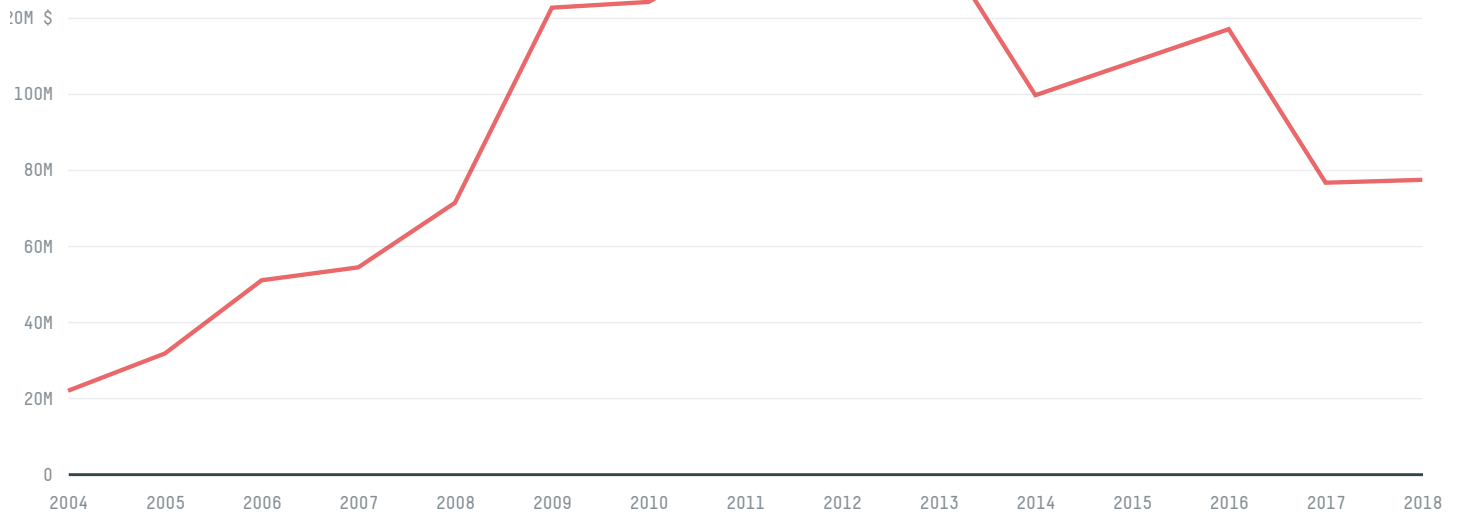

IMPORT TRAJECTORY OF ALBANIA