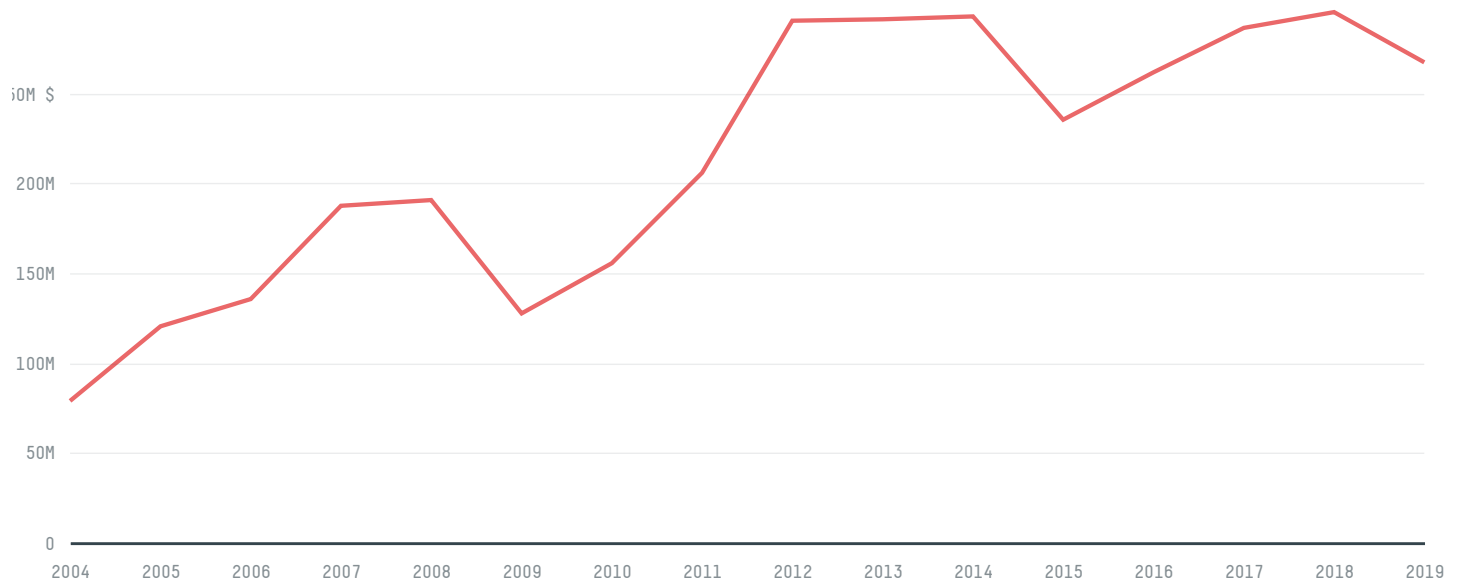

IMPORT TRAJECTORY OF GEORGIA