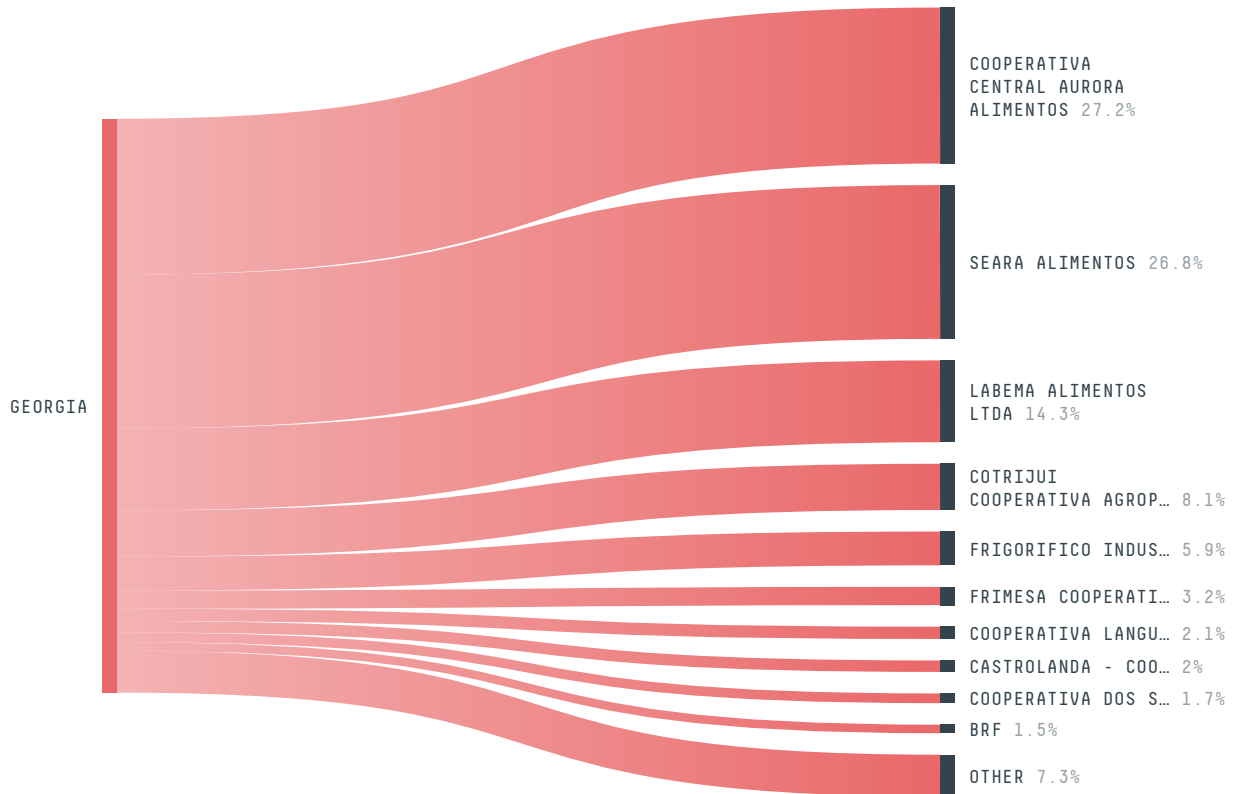

GEORGIA is the world's 118th largest country by area, 130th largest by population size and is the world's 118th largest economy (by GDP). Forests make up 40% of its area, and agriculture 34%. It's placement in the Human Development Index is 0.786. GEORGIA is a signatory to NYDF ENDORSER and ADP SIGNATORY.

TOP IMPORTS IN 2018

COMMODITY	WORLD IMPORT RANKING	PRODUCTION	IMPORTS	VALUE
SUGARCANE	72	0	939,130,177.9	89,498,767
CORN	74	194,200	81,412,629.9	20,692,080
CHICKEN	52	22,100	51,127,156.3	66,989,565
SOY	88	2,000	48,686,311	20,472,899
PORK	59	17,600	17,773,251.4	37,066,025
BEEF	82	22,900	11,428,081	24,746,800
COFFEE	68	0	10,241,084.8	31,855,741
PALM OIL	118	-	1,134,116.2	1,102,522

IMPORT TRAJECTORY OF GEORGIA

TOP EXPORT TRADERS OF PORK IN GEORGIA IN 2018

TOP EXPORT COUNTRIES OF PORK TO GEORGIA IN 2018

ARMENIA 22.8%

CYPRUS 20.5%

PORTUGAL 13.4%

BELARUS 13.4%

FRANCE 12.1%