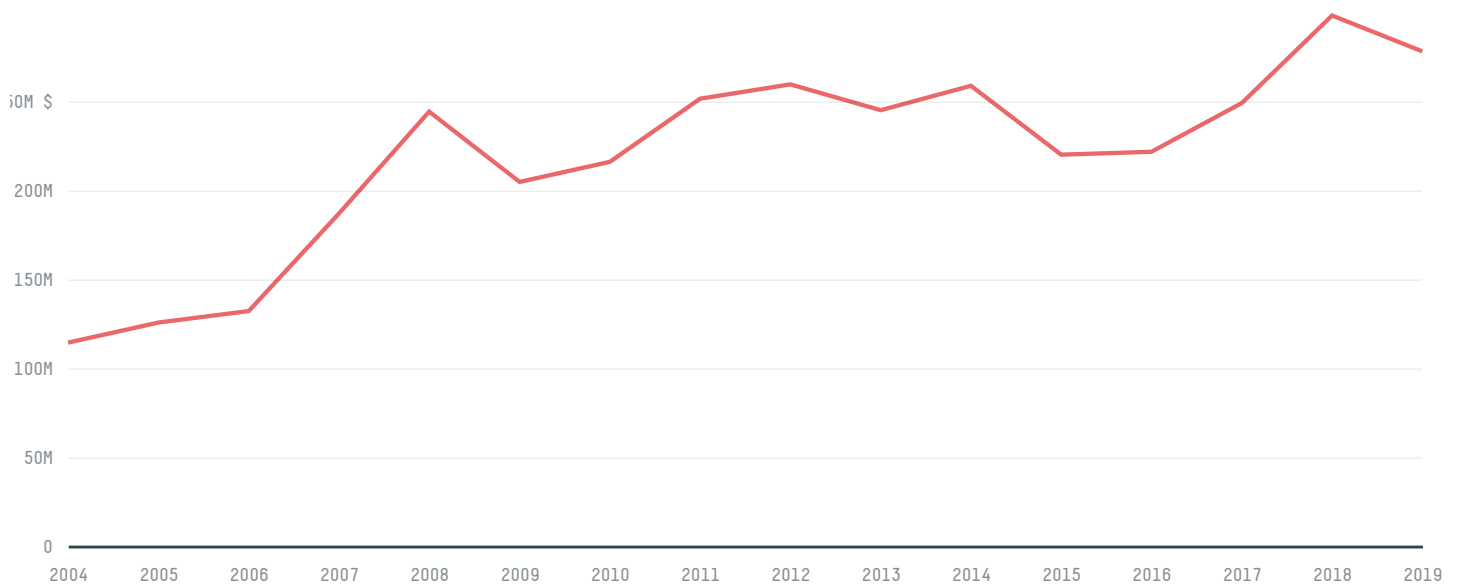

TOP IMPORTS IN 2018

COMMODITY	WORLD IMPORT RANKING	PRODUCTION	IMPORTS	VALUE
SUGARCANE	88	0	588,008,715.8	32,576,652
CORN	46	0	250,622,773.5	52,645,094
SOY	71	0	127,437,403.1	57,235,563
CHICKEN	81	25,410	14,134,738	40,646,016
PORK	65	41,799	9,397,969.9	28,246,683
COFFEE	80	0	6,856,718	45,165,156
BEEF	91	5,273	5,939,007.6	29,970,989
SHRIMP	57	28.1	1,149,085	10,116,616
PALM OIL	123	-	843,008.7	790,424
WOOD PULP	96	-	25,164	22,576

IMPORT TRAJECTORY OF CYPRUS