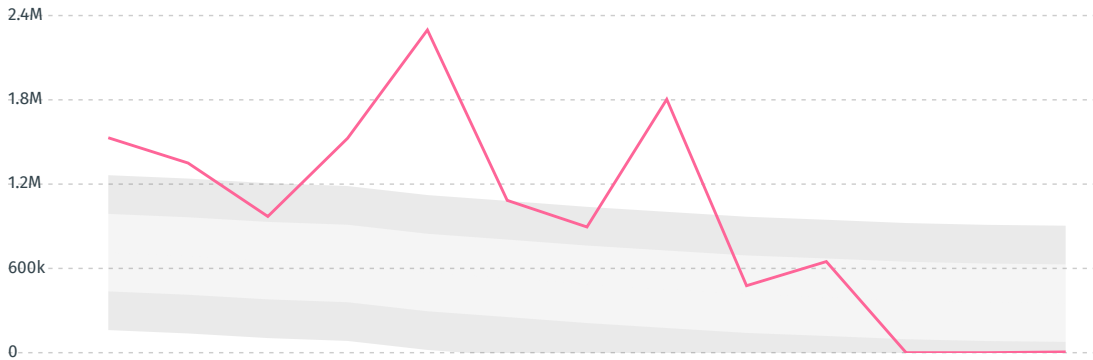

IMPORT TRAJECTORY OF CYPRUS

TOP EXPORT TRADERS OF PORK IN CYPRUS IN 2018

TOP EXPORT COUNTRIES OF PORK TO CYPRUS IN 2018

| | |
|----------------|-------|
| BELGIUM | 24.4% |
| FRANCE | 22.1% |
| ROMANIA | 16% |
| UNITED KINGDOM | 15.5% |
| ITALY | 9.8% |
| LATVIA | 4.4% |
| IRELAND | 3.4% |
| CHILE | 2.6% |
| AUSTRIA | 1.6% |
| SWEDEN | 0.2% |

DEFORESTATION ALERTS IN BRAZIL

There were **5,494** GLAD alerts reported in the week of the **18th of January 2021**. This was **low** compared to the same week in previous years.

Caution: GLAD alerts from the last six months are preliminary. Revisions are made as unconfirmed alerts are removed from the data and alert totals are finalized six months after posting. Source: **Global Forest Watch**