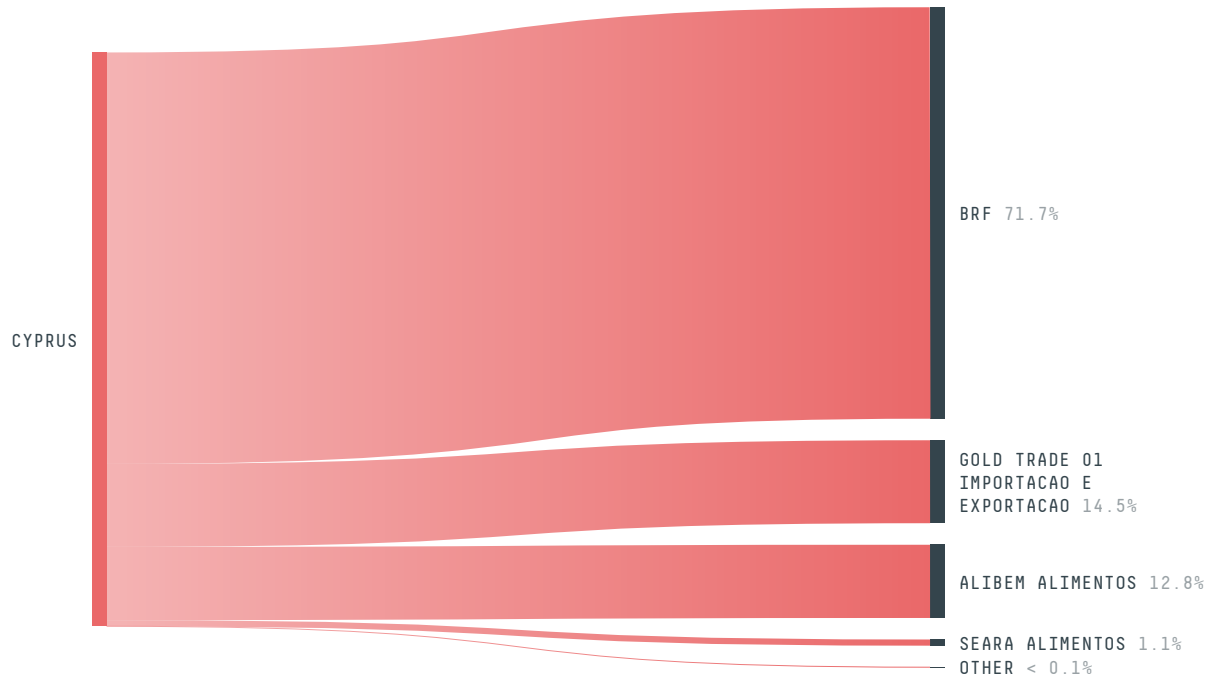

TOP EXPORT TRADERS OF PORK IN CYPRUS IN 2018