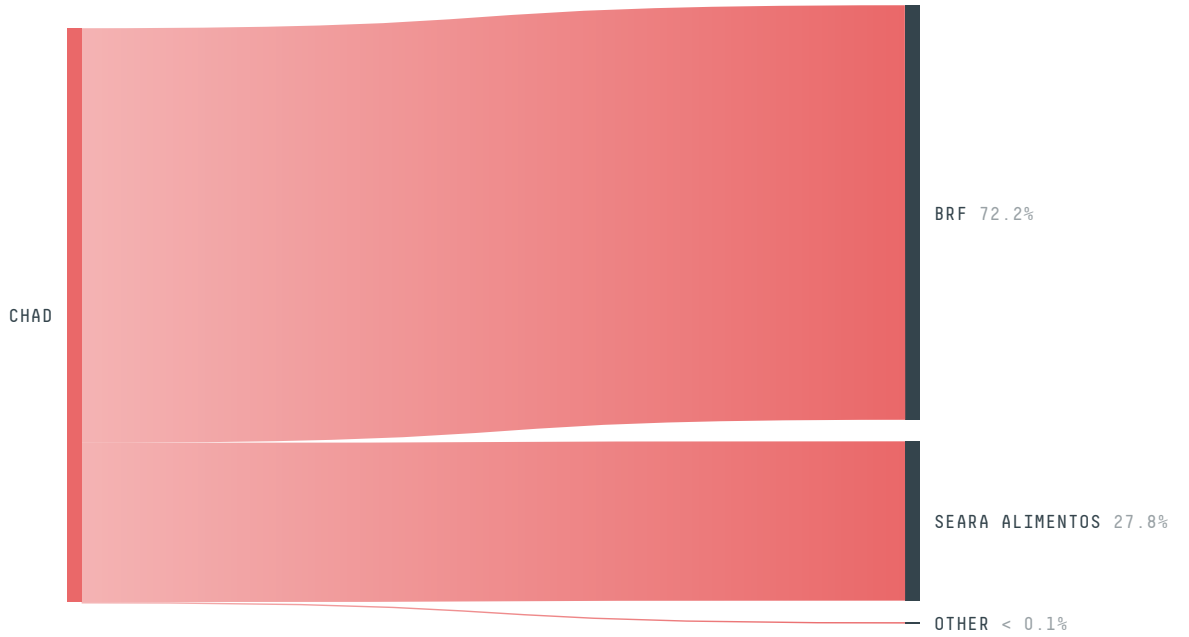

TOP EXPORT TRADERS OF PORK IN CHAD IN 2018