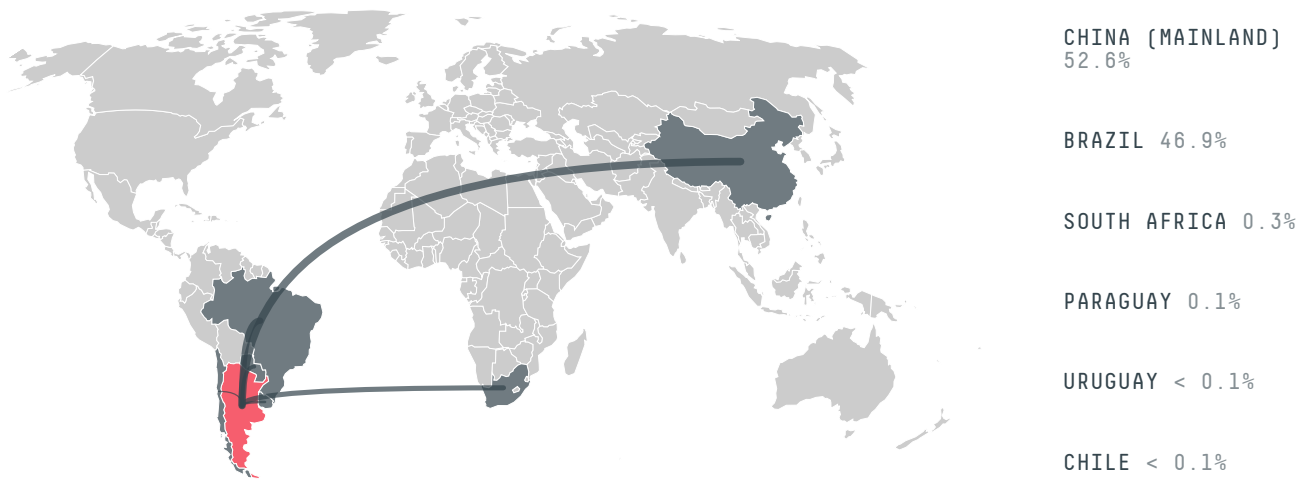

## ARGENTINA (exporter)

ACTIVITY                      COMMODITY                      YEAR  
**Exporter**                      **Wood pulp**                      **2018**

POPULATION                      GDP                      LAND AREA  
**44,494,502**                      **517,626,700,412.7**                      **2,736,690**

### TOP EXPORTS IN 2018

COMMODITY	WORLD EXPORT RANKING	PRODUCTION	EXPORTS	VALUE
CORN	2	43,462,323	23,242,143,289.9	4,252,188,787
SOY	1	37,787,927	1,730,315,063.1	328,171,476
SHRIMP	4	0	184,255,859	1,291,451,753
COTTON	10	813,692	117,927,400	167,536,316
WOOD PULP	-	-	-	-

## TOP IMPORT TRADERS OF WOOD PULP IN ARGENTINA IN 2018

## TOP IMPORT COUNTRIES OF WOOD PULP FROM ARGENTINA IN 2018