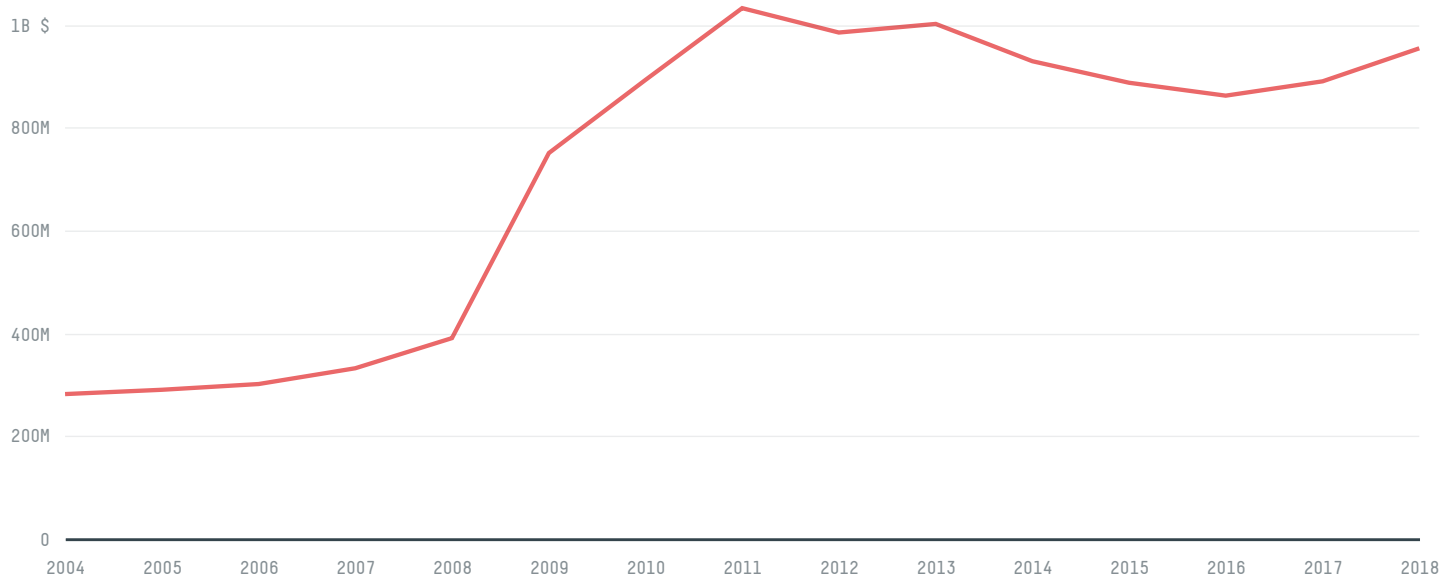

TOP IMPORTS IN 2017

COMMODITY	WORLD IMPORT RANKING	PRODUCTION	IMPORTS	VALUE
SUGARCANE	36	93	2,664,524,644.2	169,699,453
CORN	34	3,000	594,253,547.7	127,263,986
BEEF	43	42,141	40,085,252.2	430,256,658
COFFEE	42	0	31,661,236	97,330,936
COTTON	24	0	30,414,888	7,672,258
WOOD PULP	56	-	26,454,848	16,545,331
COCOA	65	0	2,918,801	10,359,722
SOY	66	0	2,626,179.9	3,117,310
SHRIMP	45	10	2,091,575	17,098,627
PORK	66	611	1,747,587.8	5,631,764
CHICKEN	108	125,263	2,919.1	5,986,068
PALM OIL	-	-	-	-

IMPORT TRAJECTORY OF LEBANON

TOP EXPORT TRADERS OF WOOD PULP IN LEBANON IN 2017

LEBANON ■

UNITED STATES