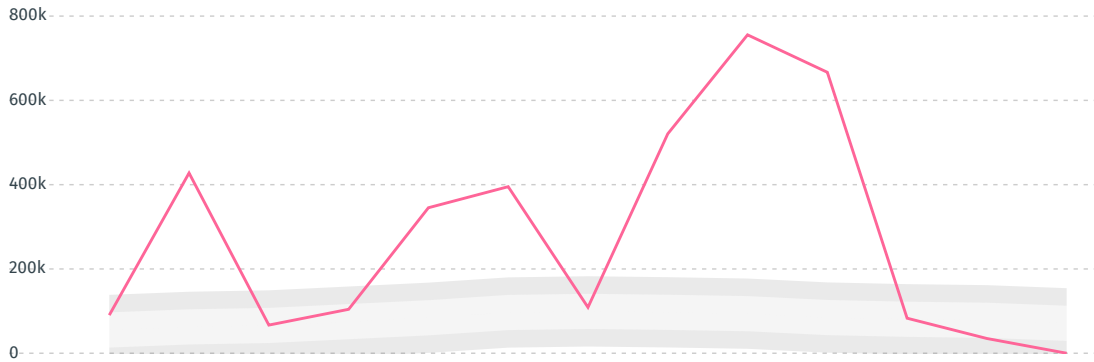

IMPORT TRAJECTORY OF LEBANON

TOP EXPORT TRADERS OF WOOD PULP IN LEBANON IN 2017

LEBANON ■

UNITED STATES

DEFORESTATION ALERTS IN ARGENTINA

There were **0** GLAD alerts reported in the week of the **11th of January 2021**. This was **low** compared to the same week in previous years.