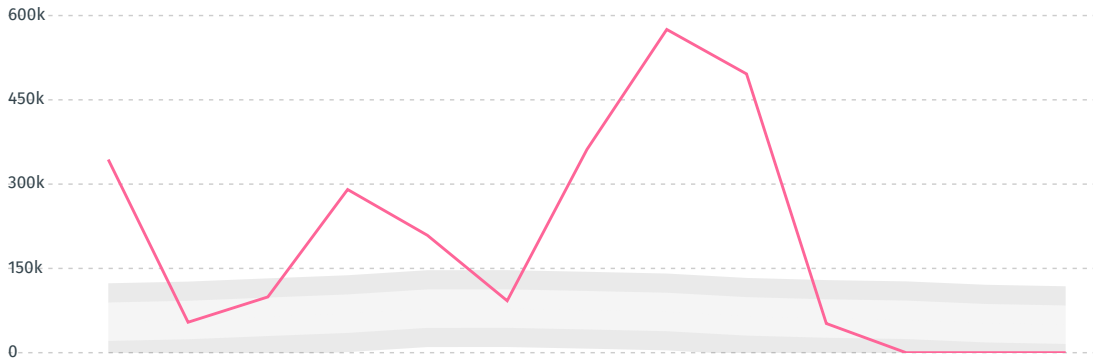

DEFORESTATION ALERTS IN ARGENTINA

There were **0** GLAD alerts reported in the week of the **18th of January 2021**. This was **low** compared to the same week in previous years.

Caution: GLAD alerts from the last six months are preliminary. Revisions are made as unconfirmed alerts are removed from the data and alert totals are finalized six months after posting. Source: **Global Forest Watch**

Trase is a partnership between

In collaboration with

Donors

and many other organizations and individuals.

[Terms of Use](#) · [Privacy policy](#) · [Cookie policy](#) · [Contact us](#)