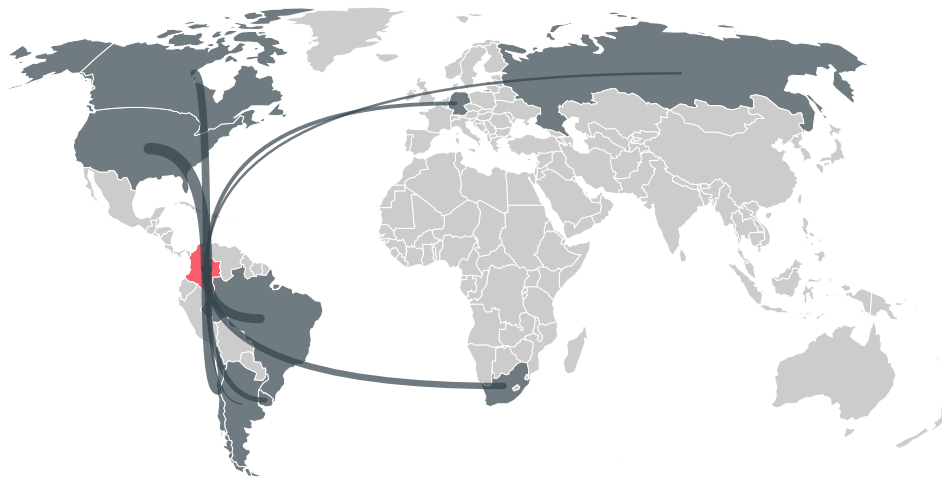

trase

COLOMBIA (importer)

ACTIVITY	COMMODITY	YEAR
Importer	Wood pulp	2015

POPULATION	GDP	SURFACE AREA
47,520,667	293,481,748,240.8	1,141,749

AGRICULTURAL LAND AREA	FORESTED LAND AREA
446,656	585,017.4

COLOMBIA is the world's 24th largest country by area, 29th largest by population size and is the world's 39th largest economy (by GDP). Forests make up 51% of its area, and agriculture 39%. It's placement in the Human Development Index is 0.753. COLOMBIA is a signatory to NYDF ENDORSER and ADP SIGNATORY.

TOP IMPORTS IN 2015

COMMODITY	WORLD IMPORT RANKING	PRODUCTION	IMPORTS	VALUE
CORN	8	1,471,026	4,724,265,758.6	959,601,710
SUGARCANE	50	36,139,166	2,194,526,888.8	106,753,188
SOY	22	87,667	2,091,155,629.5	974,114,355
PALM OIL	41	-	126,473,864.6	90,887,915
CHICKEN	46	1,424,388	57,020,670.2	61,203,805
COTTON	26	84,803	30,556,057.1	48,923,078
WOOD PULP	37	-	13,728,966	9,897,309
COFFEE	68	827,750	9,946,784	36,840,769
PALM KERNEL	28	-	8,838,620	9,019,281
COCOA	49	54,798	8,477,968	24,207,598
BEEF	84	854,314	7,937,659.8	25,674,747
SHRIMP	32	2,484	5,212,132	31,236,827

IMPORT TRAJECTORY OF COLOMBIA

TOP EXPORT TRADERS OF WOOD PULP IN COLOMBIA IN 2015

TOP EXPORT COUNTRIES OF WOOD PULP TO COLOMBIA IN 2015

Country	Percentage
UNITED STATES	49.6%
CHILE	29.6%
BRAZIL	15.8%
CANADA	4.1%
SOUTH AFRICA	0.6%
URUGUAY	0.3%
GERMANY	< 0.1%
RUSSIAN FEDERATION	< 0.1%
ARGENTINA	< 0.1%