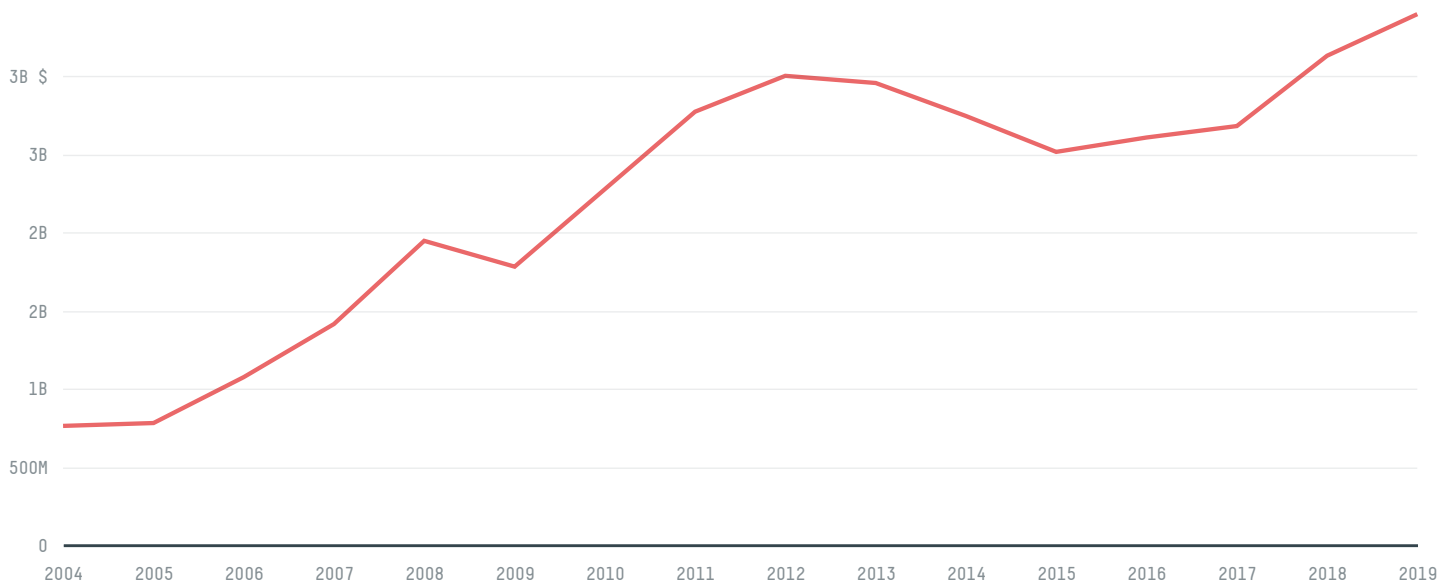

TOP IMPORTS IN 2015

COMMODITY	WORLD IMPORT RANKING	PRODUCTION	IMPORTS	VALUE
CORN	8	1,471,026	4,724,265,758.6	959,601,710
SUGARCANE	50	36,139,166	2,194,526,888.8	106,753,188
SOY	22	87,667	2,091,155,629.5	974,114,355
PALM OIL	41	-	126,473,864.6	90,887,915
CHICKEN	46	1,424,388	57,020,670.2	61,203,805
COTTON	26	84,803	30,556,057.1	48,923,078
WOOD PULP	37	-	13,728,966	9,897,309
COFFEE	68	827,750	9,946,784	36,840,769
PALM KERNEL	28	-	8,838,620	9,019,281
COCOA	49	54,798	8,477,968	24,207,598
BEEF	84	854,314	7,937,659.8	25,674,747
SHRIMP	32	2,484	5,212,132	31,236,827

IMPORT TRAJECTORY OF COLOMBIA