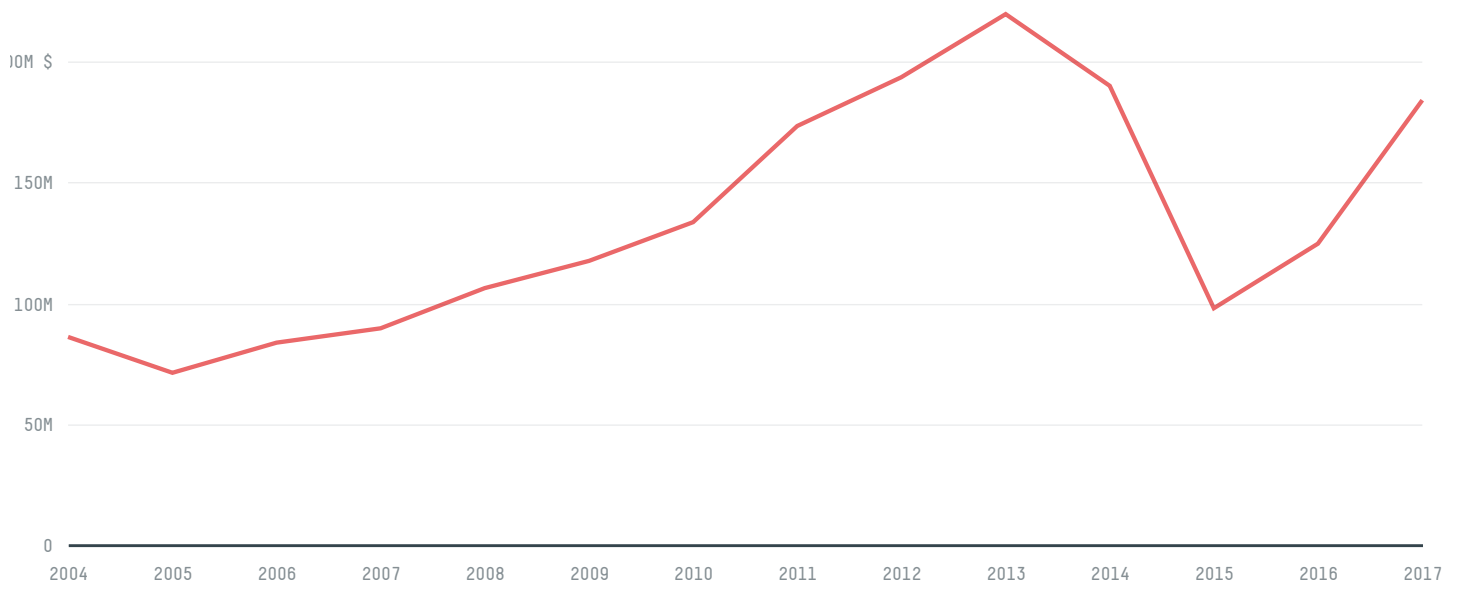

IMPORT TRAJECTORY OF CAMEROON