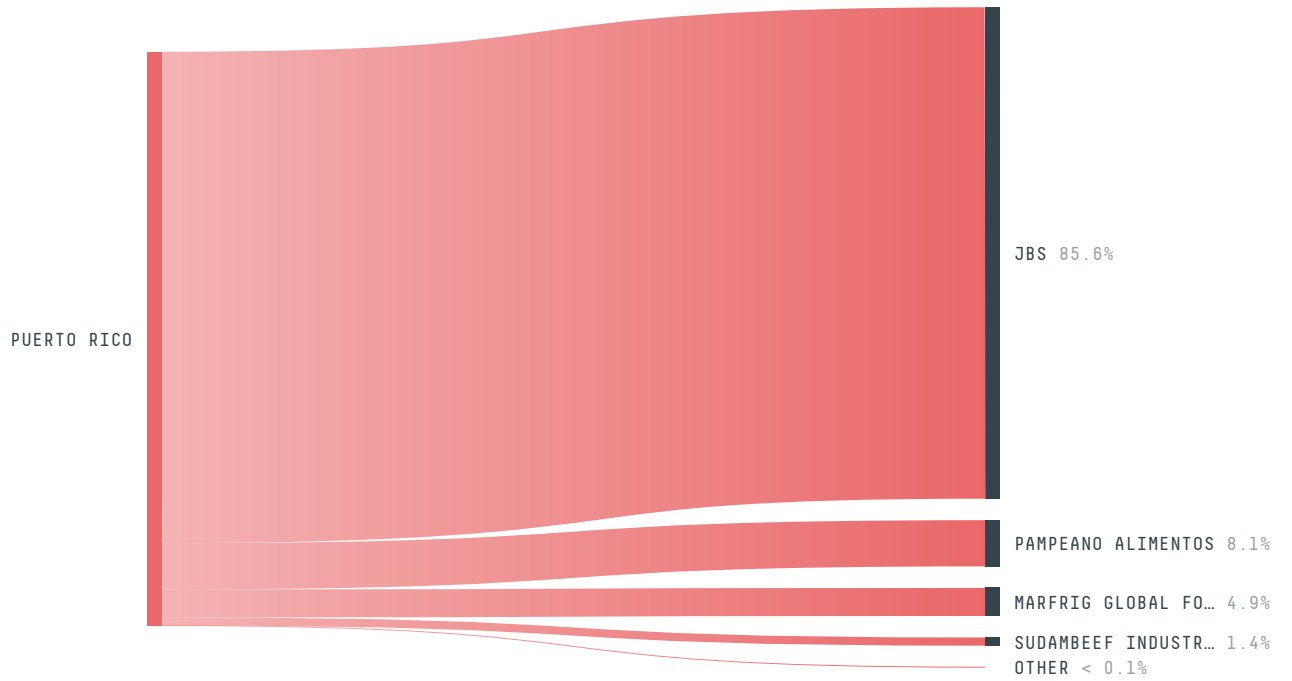

trase

Puerto rico (importer)

ACTIVITY COMMODITY YEAR
Importer **Beef** **2017**

POPULATION GDP LAND AREA
3,325,286 **103,445,500,000** **8,870**

PUERTO RICO is the world's 163rd largest country by land mass, 133rd largest by population size and is the world's 62nd largest economy (by GDP). It's placement in the Human Development Index is 0.0. PUERTO RICO is a signatory to NYDF ENDORSER and ADP SIGNATORY.

TOP IMPORTS IN 2017

COMMODITY	WORLD IMPORT RANKING	PRODUCTION	IMPORTS	VALUE
SOY	-	0	-	-
BEEF	-	8,416	-	-
SHRIMP	-	12	-	-
COCOA	-	0	-	-
COFFEE	-	3,830	-	-
CORN	-	79	-	-
PALM OIL	-	-	-	-
CHICKEN	-	39,423	-	-
PORK	-	10,328	-	-

TOP EXPORT TRADERS OF BEEF IN PUERTO RICO IN 2017

⌈

Trase is a partnership between

 Stockholm Environment Institute

 Global Canopy Programme

In collaboration with

 vizzuality

 The European Forest Institute