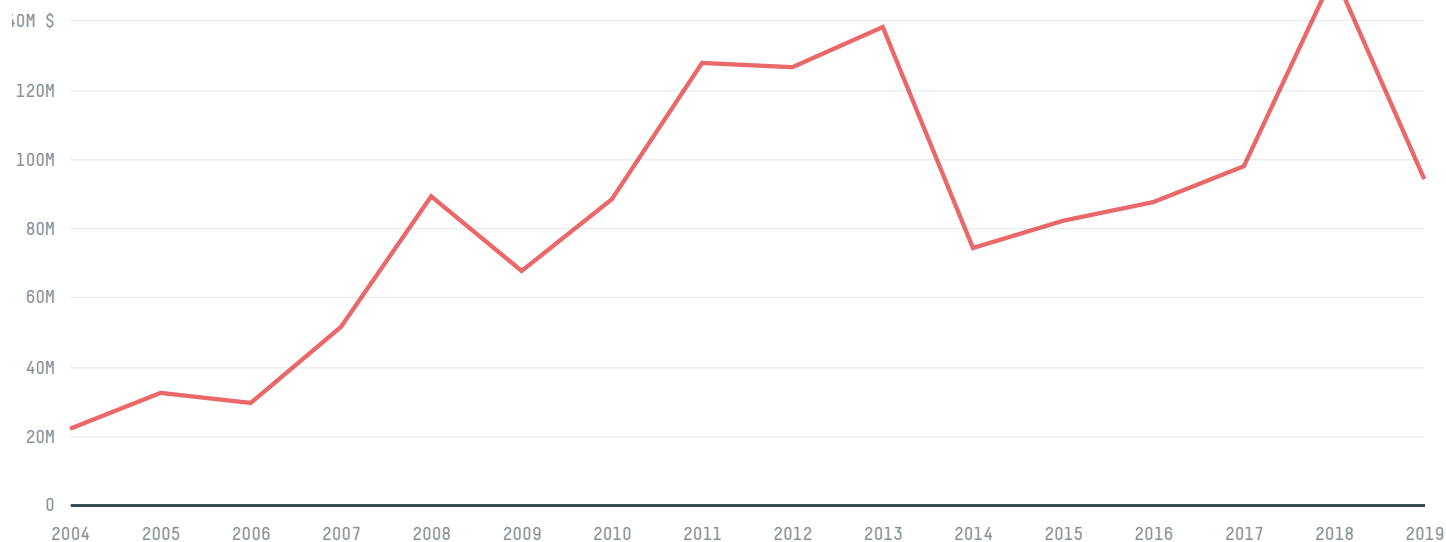

TOP IMPORTS IN 2017

COMMODITY	WORLD IMPORT RANKING	PRODUCTION	IMPORTS	VALUE
SUGARCANE	132	6,608,000	33,782,148.4	2,148,483
CORN	112	5,155,900	16,849,535	47,811,973
BEEF	76	485,000	11,563,457.3	18,759,062
COTTON	45	14,000	7,627,697	4,588,533
SOY	50	10,478,000	5,329,109.1	5,361,642
WOOD PULP	76	-	2,160,043	1,628,308
COFFEE	100	442	1,289,662	5,724,297
PORK	77	192,000	1,022,867.6	2,502,719
COCOA	89	0	408,961	1,336,147
SHRIMP	91	0	119,866	972,679
PALM KERNEL	113	-	14,760	34,781
PALM OIL	-	-	-	-
CHICKEN	115	42,243	0	6,831,495

IMPORT TRAJECTORY OF PARAGUAY