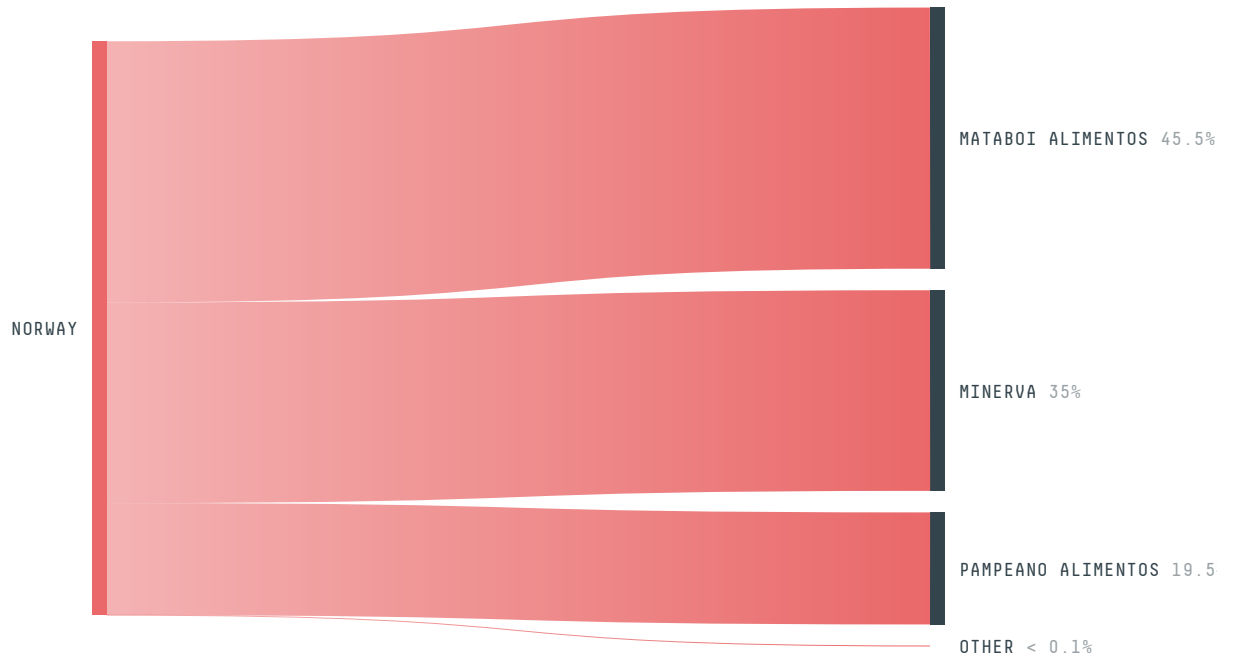

TOP EXPORT TRADERS OF BEEF IN NORWAY IN 2017