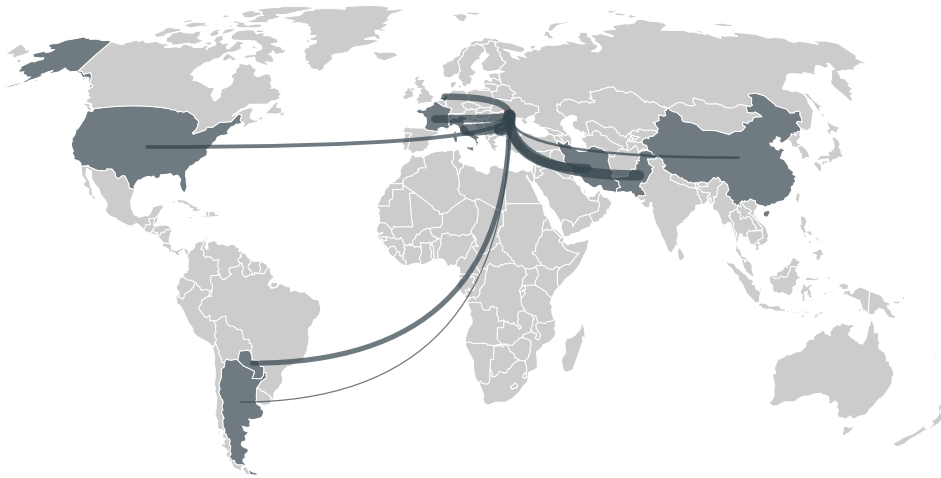

TOP IMPORTS IN 2016

COMMODITY	WORLD IMPORT RANKING	PRODUCTION	IMPORTS	VALUE
CHICKEN	79	52,445	16,636,870.7	12,716,255
PORK	74	72,668	4,070,310.2	11,703,602
BEEF	130	9,513	1,116,065	4,080,939
SHRIMP	88	0	111,448	751,403

IMPORT TRAJECTORY OF MOLDOVA

TOP EXPORT TRADERS OF BEEF IN MOLDOVA IN 2016

TOP EXPORT COUNTRIES OF BEEF TO MOLDOVA IN 2016

BULGARIA	27%
ITALY	21.5%
PAKISTAN	17.4%
IRAN	10.9%
FRANCE	9.6%
NETHERLANDS	6%
PARAGUAY	3.5%
UNITED STATES	3.4%
CHINA (MAINLAND)	0.6%
ARGENTINA	< 0.1%

Trase is a partnership between

In collaboration with

Donors

 Stockholm Environment Institute

 vizzuality

 The Global Environment Facility

 WWF

 Europe