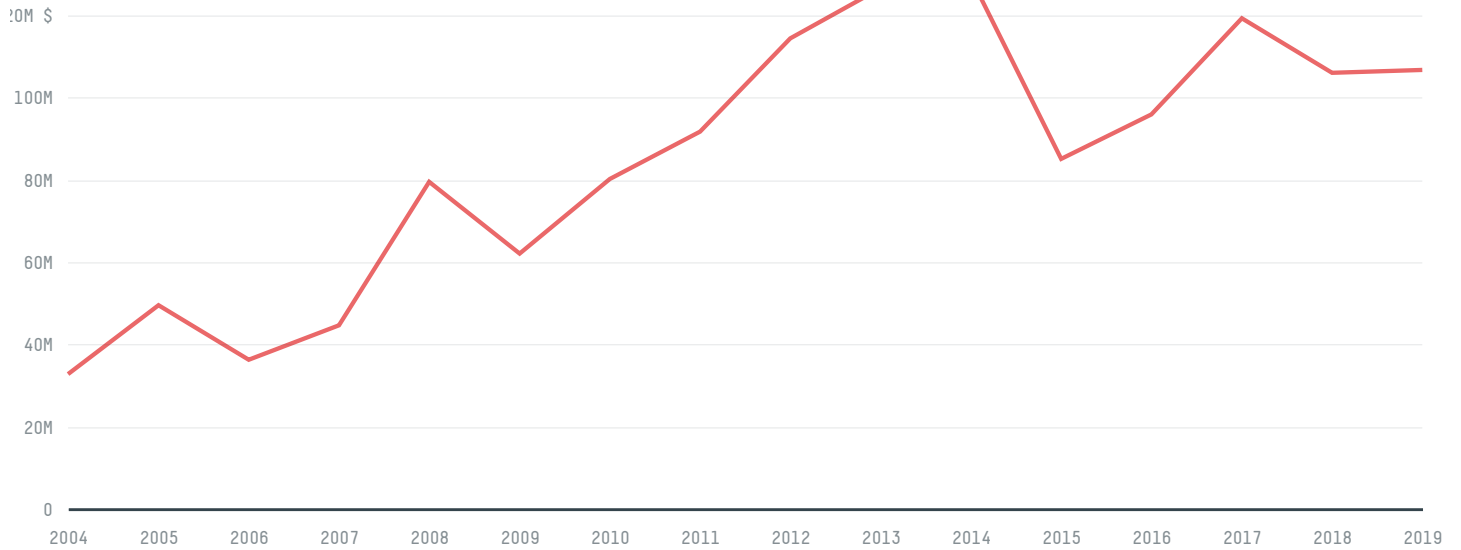

trase

MOLDOVA (importer)

ACTIVITY COMMODITY YEAR
Importer **Beef** **2016**

POPULATION GDP SURFACE AREA
2,802,170 **8,071,480,540.9** **33,850**

AGRICULTURAL LAND AREA FORESTED LAND AREA
24,410 **4,136**

MOLDOVA is the world's 134th largest country by area, 139th largest by population size and is the world's 144th largest economy (by GDP). Forests make up 12% of its area, and agriculture 72%. It's placement in the Human Development Index is 0.705. MOLDOVA is a signatory to NYDF ENDORSER and ADP SIGNATORY.

TOP IMPORTS IN 2016

COMMODITY	WORLD IMPORT RANKING	PRODUCTION	IMPORTS	VALUE
CHICKEN	79	52,445	16,636,870.7	12,716,255
PORK	74	72,668	4,070,310.2	11,703,602
BEEF	130	9,513	1,116,065	4,080,939
SHRIMP	88	0	111,448	751,403

IMPORT TRAJECTORY OF MOLDOVA

TOP EXPORT TRADERS OF BEEF IN MOLDOVA IN 2016

TOP EXPORT COUNTRIES OF BEEF TO MOLDOVA IN 2016

BULGARIA	27%
ITALY	21.5%
PAKISTAN	17.4%
IRAN	10.9%
FRANCE	9.6%
NETHERLANDS	6%
PARAGUAY	3.5%
UNITED STATES	3.4%
CHINA (MAINLAND)	0.6%
ARGENTINA	< 0.1%