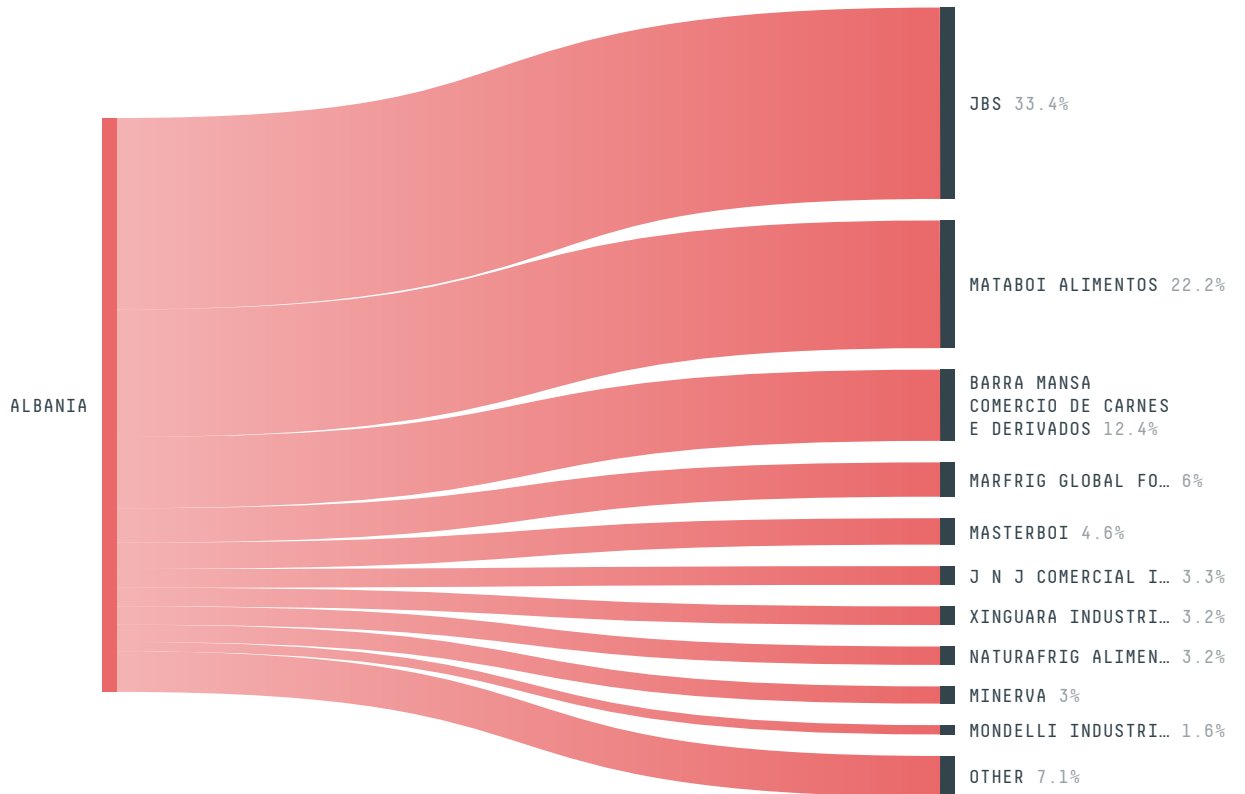

TOP EXPORT TRADERS OF BEEF IN ALBANIA IN 2017