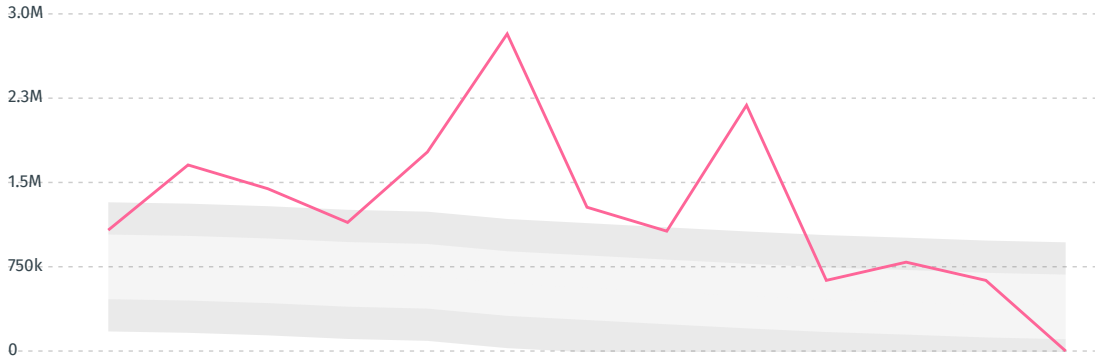

I AGREE

IMPORT TRAJECTORY OF ALBANIA

TOP EXPORT TRADERS OF BEEF IN ALBANIA IN 2017

DEFORESTATION ALERTS IN BRAZIL

There were **0** GLAD alerts reported in the week of the **11th of January 2021**. This was **low** compared to the same week in previous years.