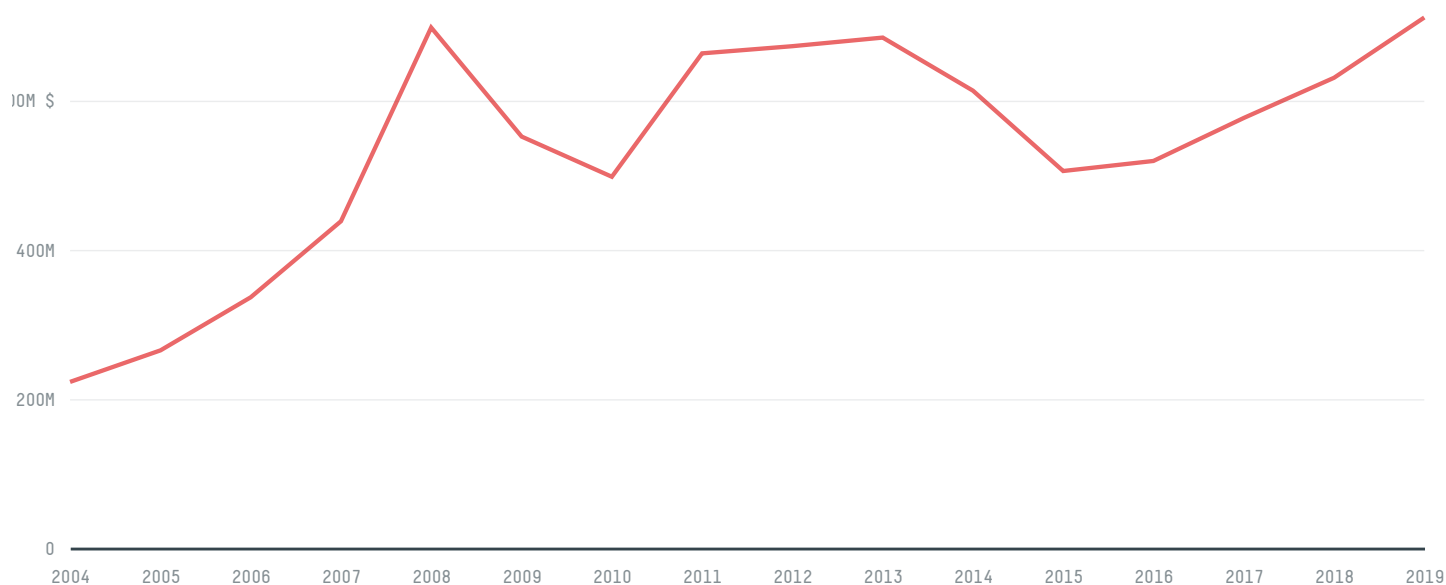

TOP IMPORTS IN 2017

COMMODITY	WORLD IMPORT RANKING	PRODUCTION	IMPORTS	VALUE
SUGARCANE	99	0	383,449,849.7	26,059,394
SOY	64	0	192,672,117.6	77,044,725
CORN	72	56,974	95,374,814.1	19,609,331
CHICKEN	54	126,607	43,097,209.7	66,360,911
COFFEE	49	0	28,035,315.8	151,550,790
BEEF	62	41,917	21,035,842.8	31,520,090
PALM OIL	85	-	16,412,171.8	15,538,794
COCOA	66	0	2,910,543	9,872,756
WOOD PULP	57	-	1,705,736	1,345,021
SHRIMP	62	0	747,099	6,206,016

IMPORT TRAJECTORY OF LITHUANIA