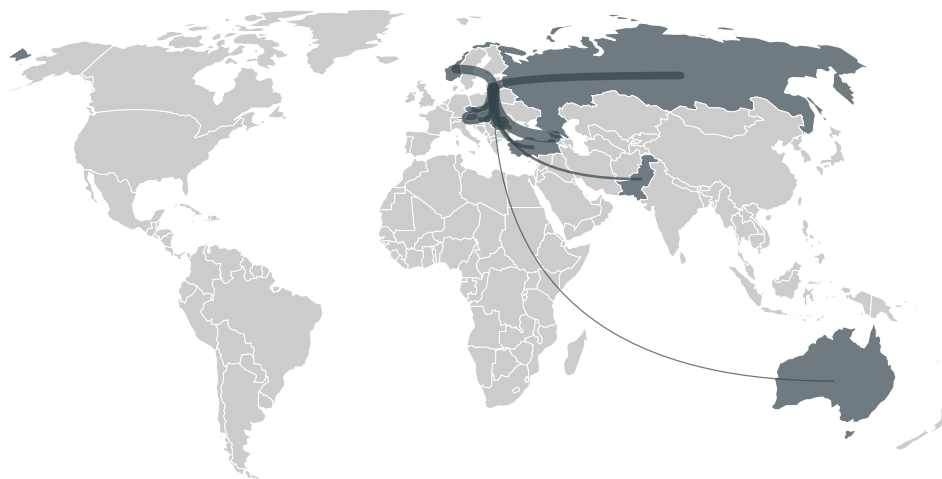

trase

LITHUANIA (importer)

ACTIVITY	COMMODITY	YEAR
Importer	Beef	2017

POPULATION	GDP	SURFACE AREA
2,828,403	47,758,736,931.8	65,286

AGRICULTURAL LAND AREA	FORESTED LAND AREA
29,539	21,820

LITHUANIA is the world's 120th largest country by area, 138th largest by population size and is the world's 86th largest economy (by GDP). Forests make up 33% of its area, and agriculture 45%. It's placement in the Human Development Index is 0.866. LITHUANIA is a signatory to NYDF ENDORSER and ADP SIGNATORY.

TOP IMPORTS IN 2017

COMMODITY	WORLD IMPORT RANKING	PRODUCTION	IMPORTS	VALUE
SUGARCANE	99	0	383,449,849.7	26,059,394
SOY	64	0	192,672,117.6	77,044,725
CORN	72	56,974	95,374,814.1	19,609,331
CHICKEN	54	126,607	43,097,209.7	66,360,911
COFFEE	49	0	28,035,315.8	151,550,790
BEEF	62	41,917	21,035,842.8	31,520,090
PALM OIL	85	-	16,412,171.8	15,538,794
COCOA	66	0	2,910,543	9,872,756
WOOD PULP	57	-	1,705,736	1,345,021
SHRIMP	62	0	747,099	6,206,016

IMPORT TRAJECTORY OF LITHUANIA

TOP EXPORT TRADERS OF BEEF IN LITHUANIA IN 2017

TOP EXPORT COUNTRIES OF BEEF TO LITHUANIA IN 2017

AUSTRIA 24.5%

GEORGIA 17.5%

ROMANIA 17.4%

NORWAY 12.3%

RUSSIAN FEDERATION
12.2%

HUNGARY 11.2%

CZECH REPUBLIC 3%

TURKEY 1%

PAKISTAN 1%

AUSTRALIA < 0.1%

DEFORESTATION ALERTS IN BRAZIL

There were **506** GLAD alerts reported in the week of the **18th of January 2021**. This was **low** compared to the same week in previous years.