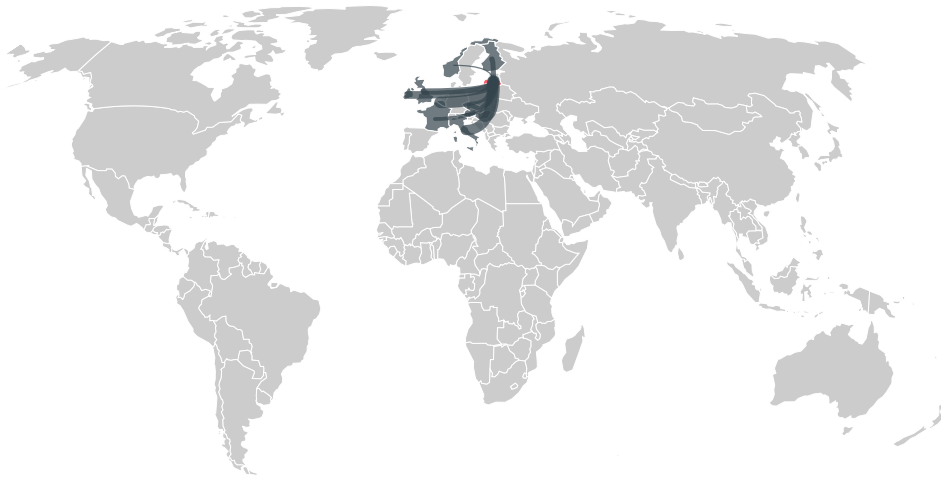

## IMPORT TRAJECTORY OF LATVIA

## TOP EXPORT TRADERS OF BEEF IN LATVIA IN 2017

## TOP EXPORT COUNTRIES OF BEEF TO LATVIA IN 2017

HUNGARY	20.6%
BELGIUM	20.2%
ITALY	15.7%
CZECH REPUBLIC	13.7%
IRELAND	11.8%
UNITED KINGDOM	9.3%
FINLAND	4.1%
FRANCE	3.1%
AUSTRIA	1.5%
NORWAY	< 0.1%