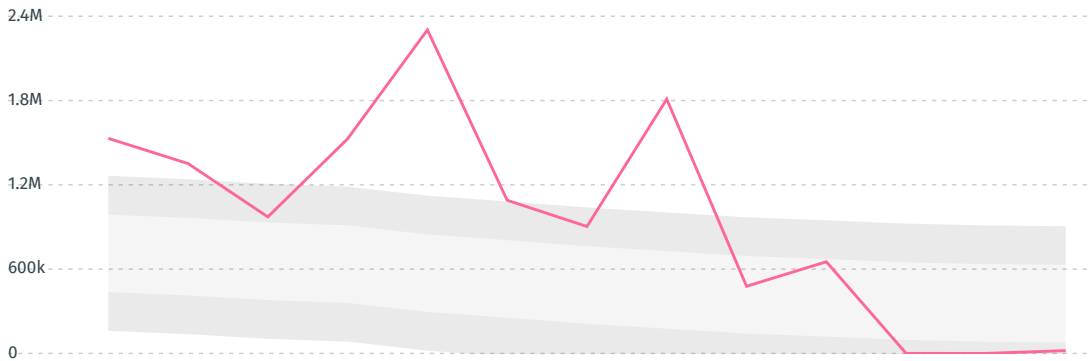

IMPORT TRAJECTORY OF IRELAND

TOP EXPORT TRADERS OF BEEF IN IRELAND IN 2016

TOP EXPORT COUNTRIES OF BEEF TO IRELAND IN 2016

ICELAND	25.6%
VIETNAM	21.4%
ARGENTINA	19.3%
SWITZERLAND	15.1%
UNITED STATES	10.7%
AUSTRALIA	4.1%
JAPAN	2.2%
INDIA	1%
NEW ZEALAND	0.5%
BANGLADESH	0.2%

DEFORESTATION ALERTS IN BRAZIL

There were **19,863** GLAD alerts reported in the week of the **18th of January 2021**. This was **low** compared to the same week in previous years.

Caution: GLAD alerts from the last six months are preliminary. Revisions are made as unconfirmed alerts are removed from the data and alert totals are finalized six months after posting. Source: **Global Forest Watch**