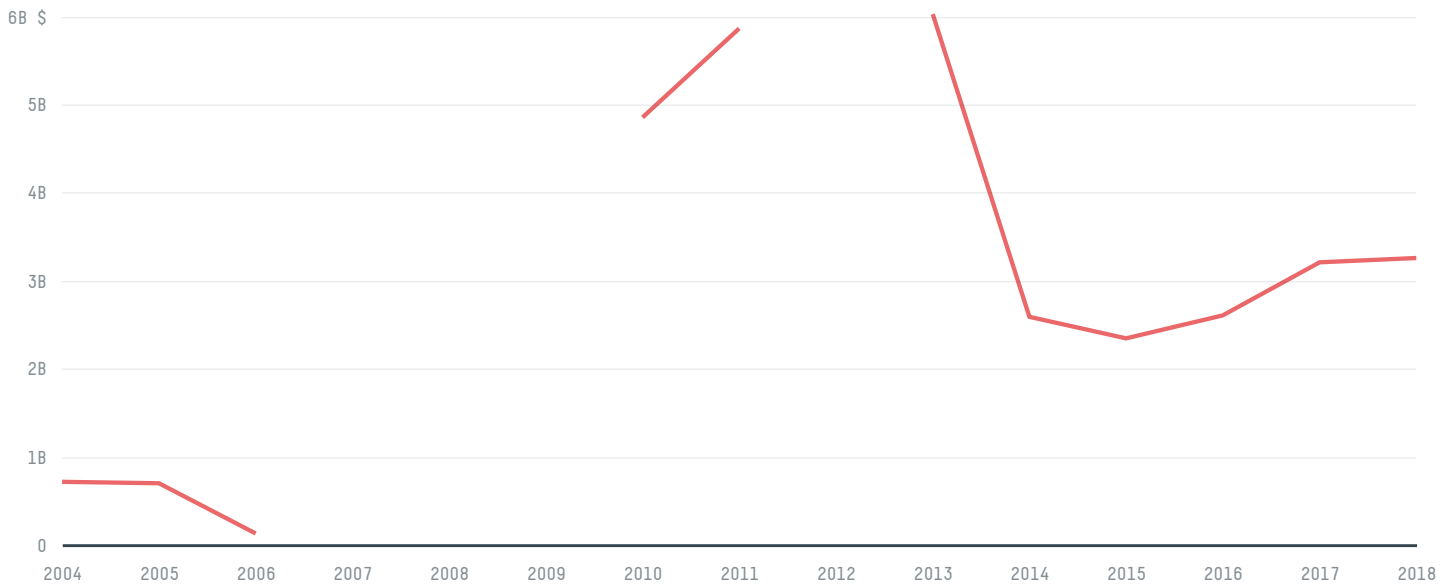

IMPORT TRAJECTORY OF IRAN