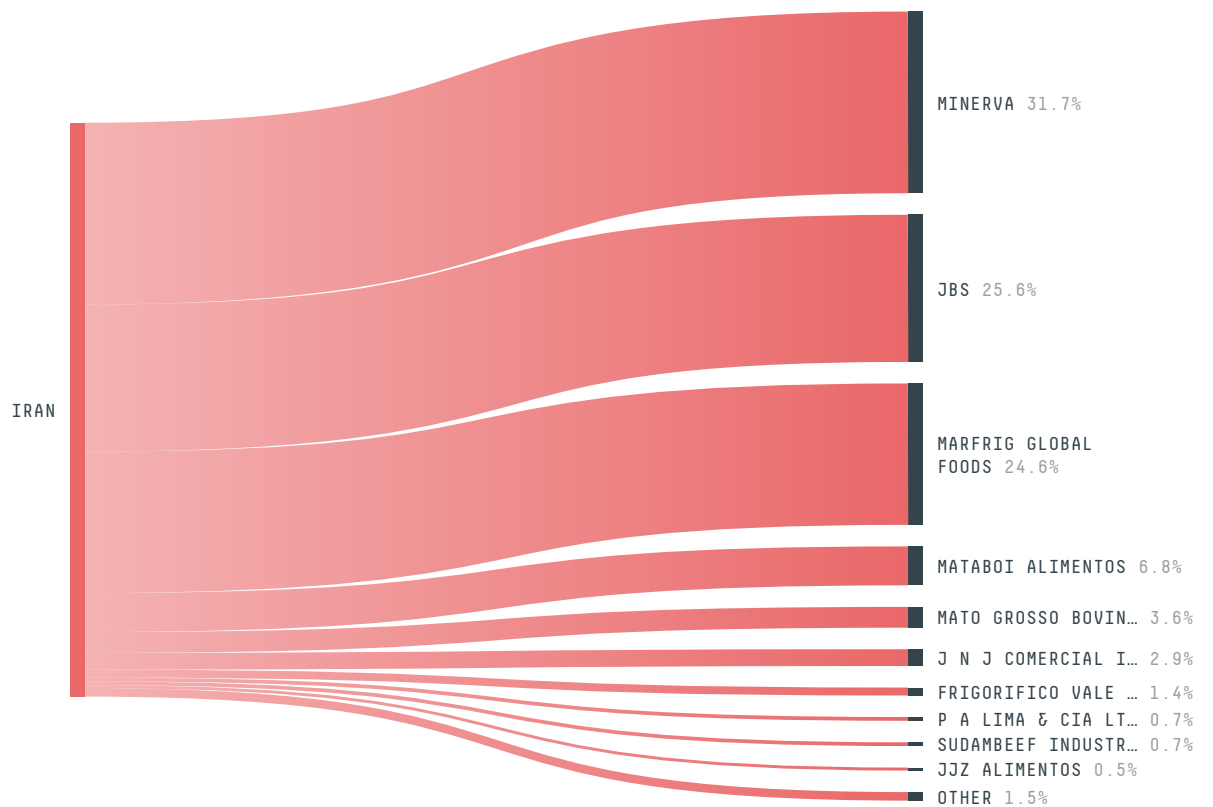

TOP EXPORT TRADERS OF BEEF IN IRAN IN 2017