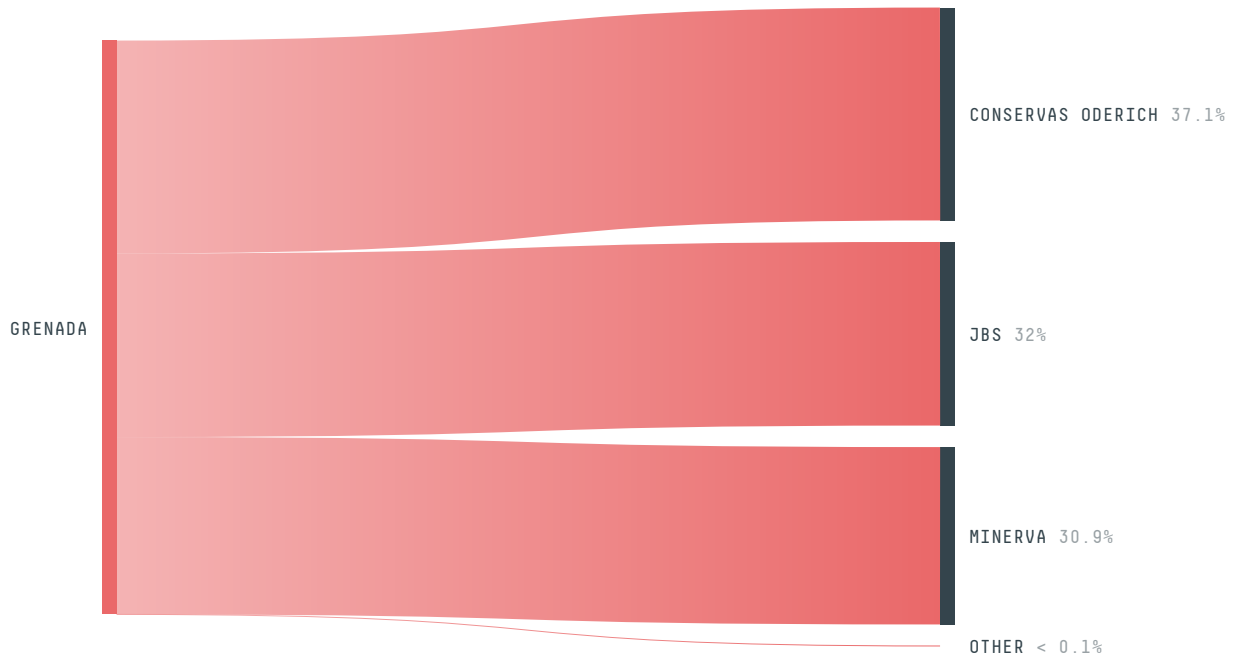

trase

Grenada (importer)

ACTIVITY COMMODITY YEAR
Importer **Beef** **2017**

POPULATION GDP LAND AREA
110,874 **1,125,685,185.2** **340**

GRENADA is the world's 195th largest country by land mass, 186th largest by population size and is the world's 188th largest economy (by GDP). It's placement in the Human Development Index is 0.76. GRENADA is a signatory to NYDF ENDORSER and ADP SIGNATORY.

TOP EXPORT TRADERS OF BEEF IN GRENADA IN 2017

Trase is a partnership between

 Stockholm Environment Institute

 Global Canopy Programme

In collaboration with

 vizzuality

 The European Forest Institute

and many other organizations and individuals.