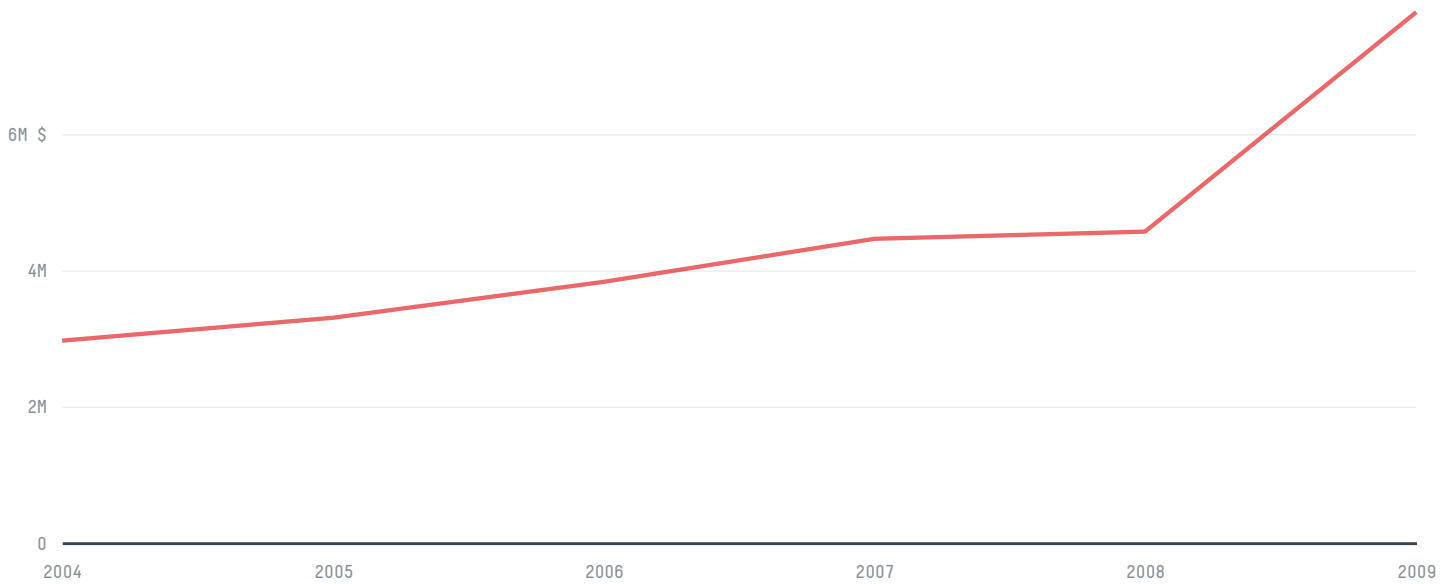

trase

Grenada (importer)

ACTIVITY COMMODITY YEAR
Importer **Beef** **2017**

POPULATION GDP LAND AREA
110,874 **1,125,685,185.2** **340**

GRENADA is the world's 195th largest country by land mass, 186th largest by population size and is the world's 188th largest economy (by GDP). It's placement in the Human Development Index is 0.76. GRENADA is a signatory to NYDF ENDORSER and ADP SIGNATORY.

TOP EXPORT TRADERS OF BEEF IN GRENADA IN 2017

Trase is a partnership between

 Stockholm Environment Institute

 Global Canopy Programme

In collaboration with

 vizzuality

 The European Forest Institute

and many other organizations and individuals.