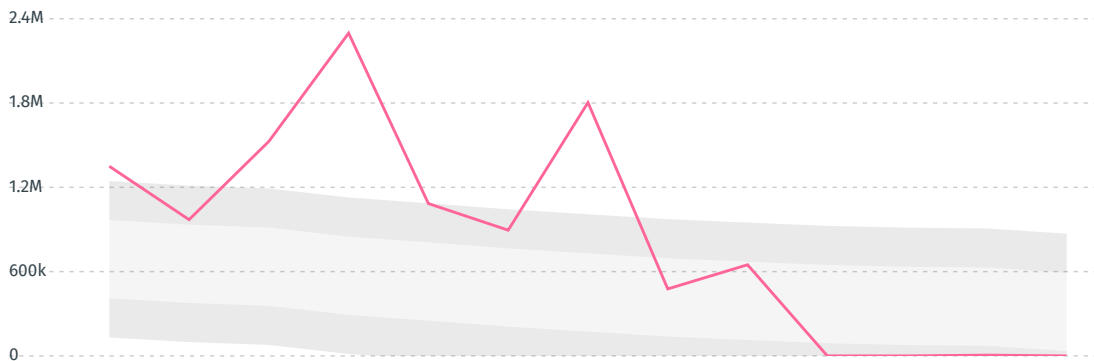

TOP EXPORT TRADERS OF BEEF IN DJIBOUTI IN 2016

TOP EXPORT COUNTRIES OF BEEF TO DJIBOUTI IN 2016

DEFORESTATION ALERTS IN BRAZIL

There were **0** GLAD alerts reported in the week of the **25th of January 2021**. This was **low** compared to the same week in previous years.