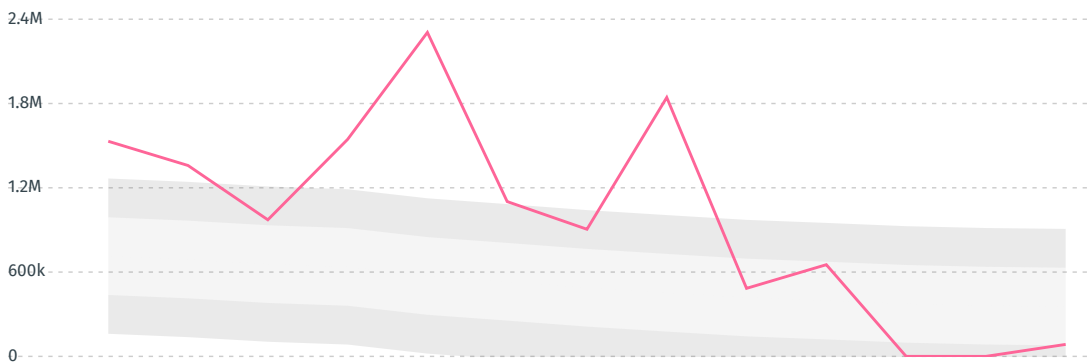

IMPORT TRAJECTORY OF COMOROS

TOP EXPORT TRADERS OF BEEF IN COMOROS IN 2017

TOP EXPORT COUNTRIES OF BEEF TO COMOROS IN 2017

ITALY	39.8%
IRELAND	31.7%
NETHERLANDS	11.9%
GERMANY	10.9%
SPAIN	3.8%
ALBANIA	1.2%
BRAZIL	0.4%
TANZANIA	0.1%
MADAGASCAR	< 0.1%
UNITED ARAB EMIRATES	< 0.1%

DEFORESTATION ALERTS IN BRAZIL

There were **85,218** GLAD alerts reported in the week of the **18th of January 2021**. This was **normal** compared to the same week in previous years.

Caution: GLAD alerts from the last six months are preliminary. Revisions are made as unconfirmed alerts are removed from the data and alert totals are finalized six months after posting. Source: **Global Forest Watch**