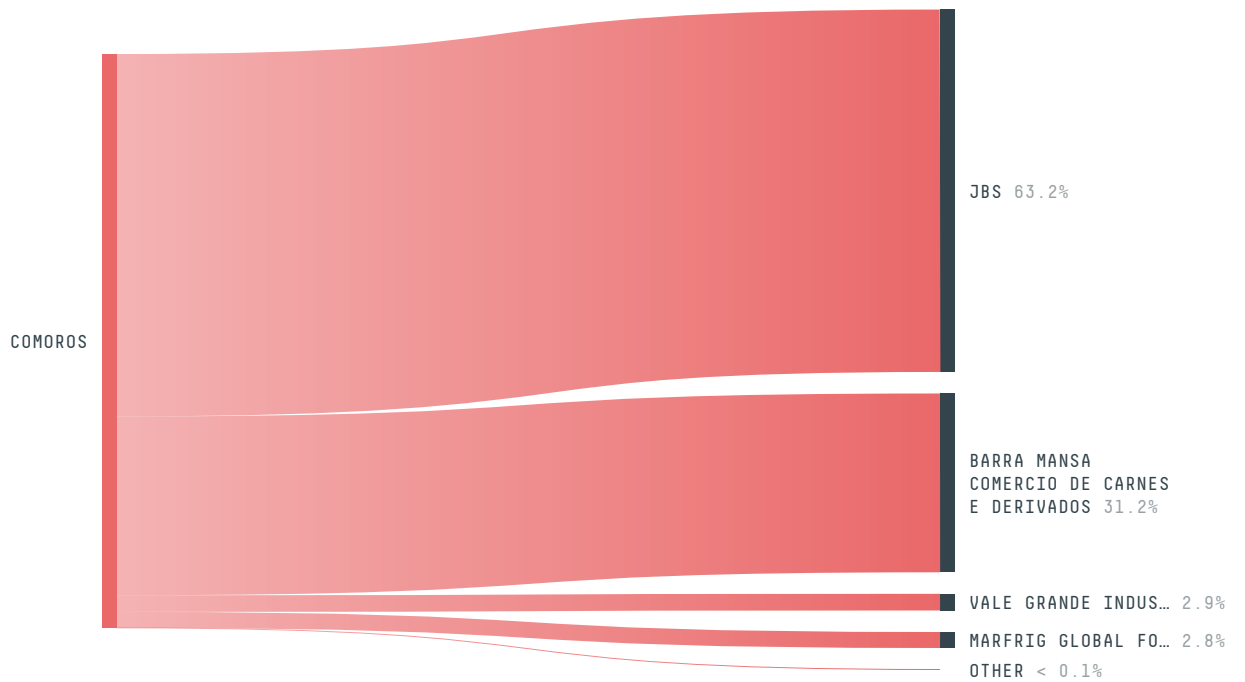

trase

COMOROS (importer)

ACTIVITY COMMODITY YEAR
Importer **Beef** **2017**

POPULATION GDP SURFACE AREA AGRICULTURAL LAND AREA
813,892 **1,077,439,662.6** **1,861** **1,330**

FORESTED LAND AREA
366

COMOROS is the world's 173rd largest country by area, 160th largest by population size and is the world's 189th largest economy (by GDP). Forests make up 20% of its area, and agriculture 71%. It's placement in the Human Development Index is 0.539. COMOROS is a signatory to NYDF ENDORSER and ADP SIGNATORY.

TOP IMPORTS IN 2017

COMMODITY	WORLD IMPORT RANKING	PRODUCTION	IMPORTS	VALUE
SUGARCANE	131	0	63,253,195.3	4,820,541
CHICKEN	88	596	11,418,970.1	13,458,710
BEEF	116	1,278	1,658,770.5	1,935,168
PORK	151	0	11,021	26,475
PALM OIL	152	-	610.5	722

IMPORT TRAJECTORY OF COMOROS

TOP EXPORT TRADERS OF BEEF IN COMOROS IN 2017

TOP EXPORT COUNTRIES OF BEEF TO COMOROS IN 2017

ITALY	39.8%
IRELAND	31.7%
NETHERLANDS	11.9%
GERMANY	10.9%
SPAIN	3.8%
ALBANIA	1.2%
BRAZIL	0.4%
TANZANIA	0.1%
MADAGASCAR	< 0.1%
UNITED ARAB EMIRATES	< 0.1%

DEFORESTATION ALERTS IN BRAZIL

There were **85,218** GLAD alerts reported in the week of the **18th of January 2021**. This was **normal** compared to the same week in previous years.

Caution: GLAD alerts from the last six months are preliminary. Revisions are made as unconfirmed alerts are removed from the data and alert totals are finalized six months after posting. Source: **Global Forest Watch**