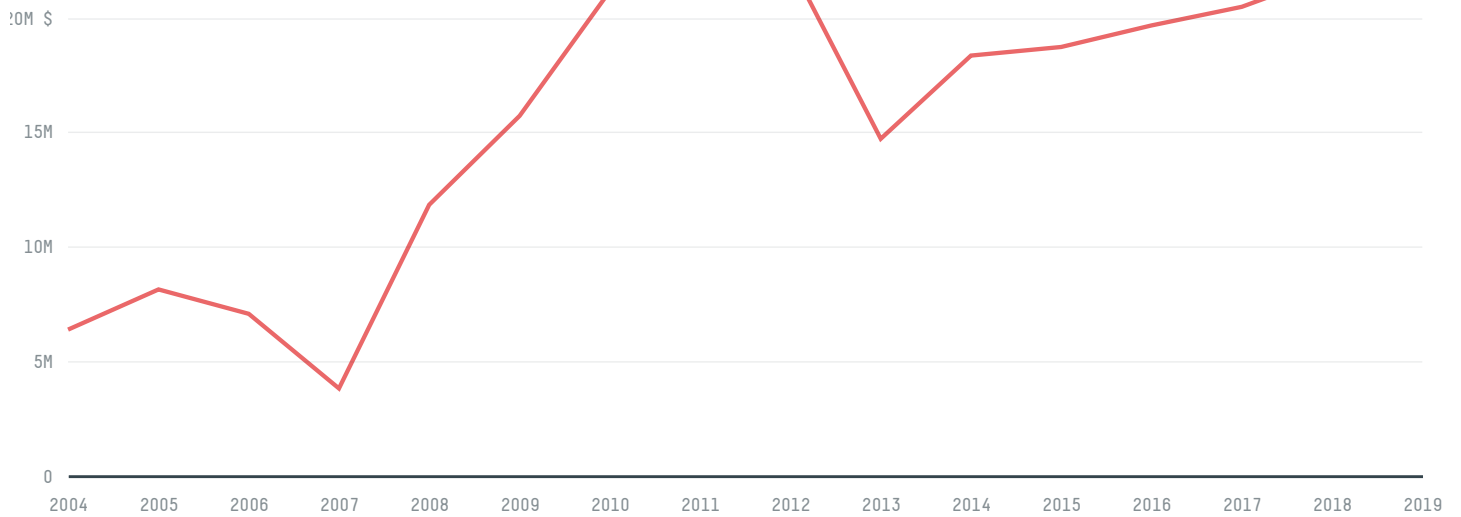

trase

COMOROS (importer)

ACTIVITY COMMODITY YEAR
Importer **Beef** **2017**

POPULATION GDP SURFACE AREA AGRICULTURAL LAND AREA
813,892 **1,077,439,662.6** **1,861** **1,330**

FORESTED LAND AREA
366

COMOROS is the world's 173rd largest country by area, 160th largest by population size and is the world's 189th largest economy (by GDP). Forests make up 20% of its area, and agriculture 71%. It's placement in the Human Development Index is 0.539. COMOROS is a signatory to NYDF ENDORSER and ADP SIGNATORY.

TOP IMPORTS IN 2017

COMMODITY	WORLD IMPORT RANKING	PRODUCTION	IMPORTS	VALUE
SUGARCANE	131	0	63,253,195.3	4,820,541
CHICKEN	88	596	11,418,970.1	13,458,710
BEEF	116	1,278	1,658,770.5	1,935,168
PORK	151	0	11,021	26,475
PALM OIL	152	-	610.5	722

IMPORT TRAJECTORY OF COMOROS

TOP EXPORT TRADERS OF BEEF IN COMOROS IN 2017

TOP EXPORT COUNTRIES OF BEEF TO COMOROS IN 2017

ITALY	39.8%
IRELAND	31.7%
NETHERLANDS	11.9%
GERMANY	10.9%
SPAIN	3.8%
ALBANIA	1.2%
BRAZIL	0.4%
TANZANIA	0.1%
MADAGASCAR	< 0.1%
UNITED ARAB EMIRATES	< 0.1%

DEFORESTATION ALERTS IN BRAZIL

There were **85,218** GLAD alerts reported in the week of the **18th of January 2021**. This was **normal** compared to the same week in previous years.

Caution: GLAD alerts from the last six months are preliminary. Revisions are made as unconfirmed alerts are removed from the data and alert totals are finalized six months after posting. Source: **Global Forest Watch**