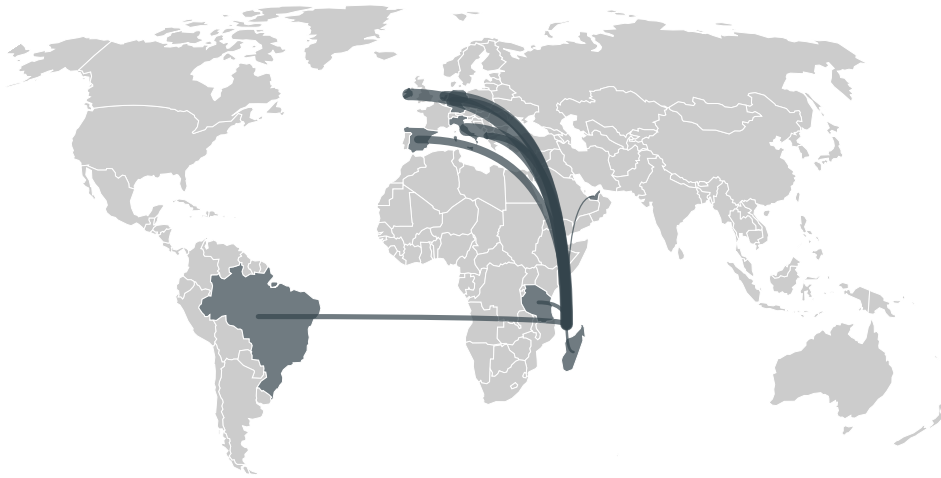

trase

COMOROS (importer)

ACTIVITY COMMODITY YEAR
Importer **Beef** **2017**

POPULATION GDP SURFACE AREA AGRICULTURAL LAND AREA
813,892 **1,077,439,662.6** **1,861** **1,330**

FORESTED LAND AREA
366

COMOROS is the world's 173rd largest country by area, 160th largest by population size and is the world's 189th largest economy (by GDP). Forests make up 20% of its area, and agriculture 71%. It's placement in the Human Development Index is 0.539. COMOROS is a signatory to NYDF ENDORSER and ADP SIGNATORY.

TOP IMPORTS IN 2017

COMMODITY	WORLD IMPORT RANKING	PRODUCTION	IMPORTS	VALUE
SUGARCANE	131	0	63,253,195.3	4,820,541
CHICKEN	88	596	11,418,970.1	13,458,710
BEEF	116	1,278	1,658,770.5	1,935,168
PORK	151	0	11,021	26,475
PALM OIL	152	-	610.5	722

IMPORT TRAJECTORY OF COMOROS

TOP EXPORT TRADERS OF BEEF IN COMOROS IN 2017

TOP EXPORT COUNTRIES OF BEEF TO COMOROS IN 2017

ITALY	39.8%
IRELAND	31.7%
NETHERLANDS	11.9%
GERMANY	10.9%
SPAIN	3.8%
ALBANIA	1.2%
BRAZIL	0.4%
TANZANIA	0.1%
MADAGASCAR	< 0.1%
UNITED ARAB EMIRATES	< 0.1%

DEFORESTATION ALERTS IN BRAZIL

There were **85,218** GLAD alerts reported in the week of the **18th of January 2021**. This was **normal** compared to the same week in previous years.

Caution: GLAD alerts from the last six months are preliminary. Revisions are made as unconfirmed alerts are removed from the data and alert totals are finalized six months after posting. Source: **Global Forest Watch**