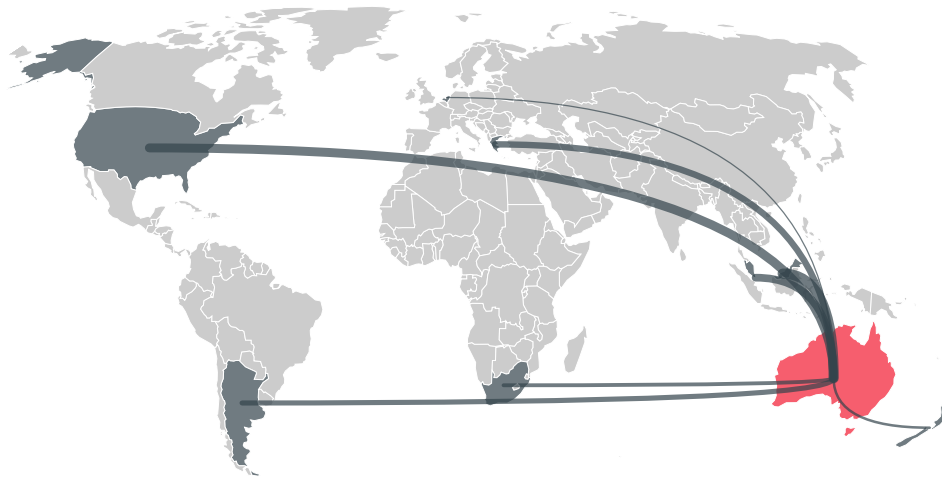

trase

AUSTRALIA (importer)

ACTIVITY	COMMODITY	YEAR
Importer	Cotton	2016

POPULATION	GDP	SURFACE AREA
24,190,907	1,208,846,993,740	7,741,220

AGRICULTURAL LAND AREA	FORESTED LAND AREA
3,710,780	1,250,590

AUSTRALIA is the world's 6th largest country by area, 53rd largest by population size and is the world's 14th largest economy (by GDP). Forests make up 16% of its area, and agriculture 4.8%. It's placement in the Human Development Index is 0.935. AUSTRALIA is a signatory to NYDF ENDORSER and ADP SIGNATORY.

TOP IMPORTS IN 2016

COMMODITY	WORLD IMPORT RANKING	PRODUCTION	IMPORTS	VALUE
SUGARCANE	84	34,403,004	793,366,044.6	52,045,464
SOY	37	40,000	724,436,713.1	258,381,709
PORK	21	377,643	170,993,492.5	458,694,422
PALM OIL	39	-	129,022,669.5	79,784,278
COFFEE	19	0	127,841,995.8	573,080,947
WOOD PULP	22	-	57,399,518	33,601,594
COCOA	22	0	50,522,678	229,314,072
CORN	101	400,032	30,996,896	19,897,191
BEEF	50	2,315,994	28,354,302.9	82,415,487
SHRIMP	19	4,628.2	24,469,639	189,267,297
CHICKEN	78	1,191,322	16,830,446.5	46,666,200
COTTON	32	1,518,678	13,898,281	11,968,781
PALM KERNEL	31	-	6,815,180	9,710,327

IMPORT TRAJECTORY OF AUSTRALIA

TOP EXPORT TRADERS OF COTTON IN AUSTRALIA IN 2016

TOP EXPORT COUNTRIES OF COTTON TO AUSTRALIA IN 2016

Country	Percentage
MALAYSIA	91.4%
UNITED STATES	6.2%
SINGAPORE	2.3%
GREECE	< 0.1%
ARGENTINA	< 0.1%
SOUTH AFRICA	< 0.1%
NEW ZEALAND	< 0.1%
NETHERLANDS	< 0.1%