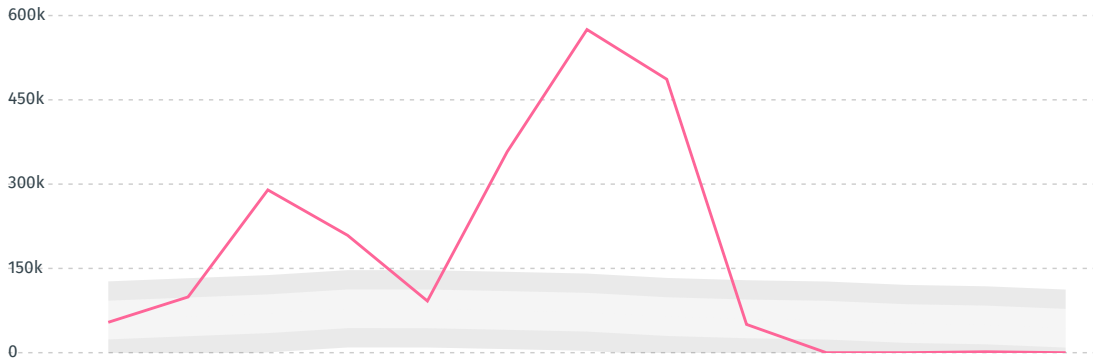

DEFORESTATION ALERTS IN ARGENTINA

There were **0** GLAD alerts reported in the week of the **25th of January 2021**. This was **low** compared to the same week in previous years.

Caution: GLAD alerts from the last six months are preliminary. Revisions are made as unconfirmed alerts are removed from the data and alert totals are finalized six months after posting. Source: **Global Forest Watch**

Trase is a partnership between

In collaboration with

Donors

and many other organizations and individuals.

[Terms of Use](#) · [Privacy policy](#) · [Cookie policy](#) · [Contact us](#)