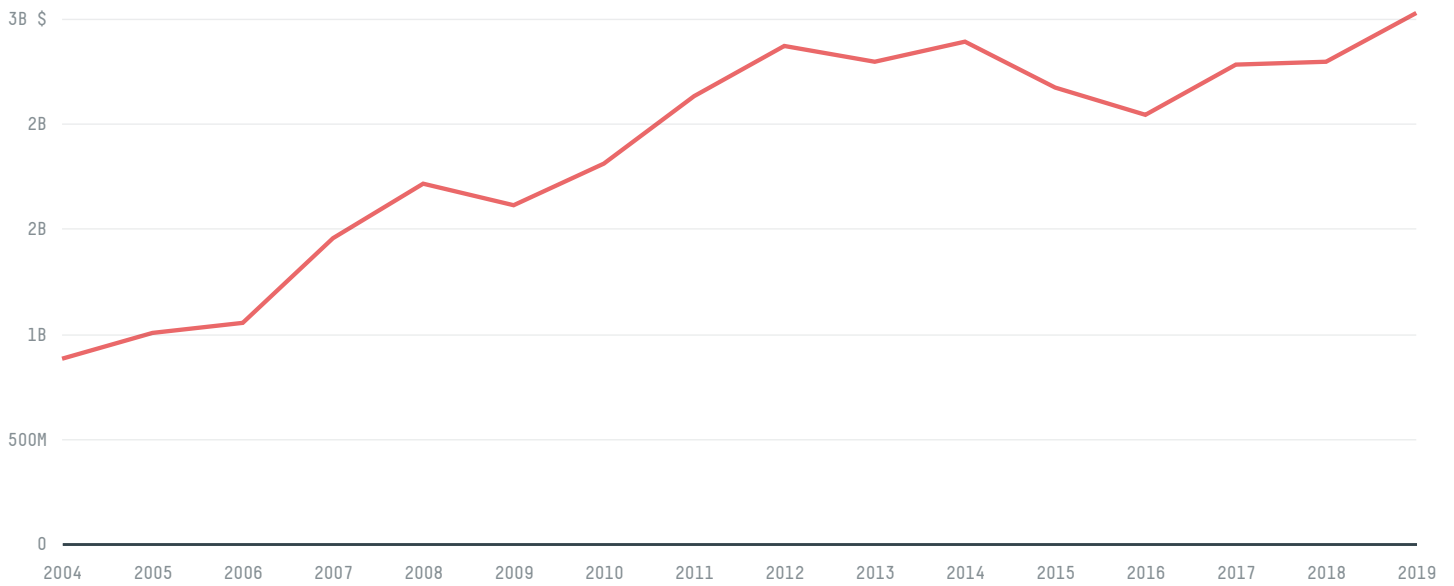

trase

AUSTRALIA (importer)

ACTIVITY	COMMODITY	YEAR
Importer	Cotton	2016

POPULATION	GDP	SURFACE AREA
24,190,907	1,208,846,993,740	7,741,220

AGRICULTURAL LAND AREA	FORESTED LAND AREA
3,710,780	1,250,590

AUSTRALIA is the world's 6th largest country by area, 53rd largest by population size and is the world's 14th largest economy (by GDP). Forests make up 16% of its area, and agriculture 4.8%. It's placement in the Human Development Index is 0.935. AUSTRALIA is a signatory to NYDF ENDORSER and ADP SIGNATORY.

TOP IMPORTS IN 2016

COMMODITY	WORLD IMPORT RANKING	PRODUCTION	IMPORTS	VALUE
SUGARCANE	84	34,403,004	793,366,044.6	52,045,464
SOY	37	40,000	724,436,713.1	258,381,709
PORK	21	377,643	170,993,492.5	458,694,422
PALM OIL	39	-	129,022,669.5	79,784,278
COFFEE	19	0	127,841,995.8	573,080,947
WOOD PULP	22	-	57,399,518	33,601,594
COCOA	22	0	50,522,678	229,314,072
CORN	101	400,032	30,996,896	19,897,191
BEEF	50	2,315,994	28,354,302.9	82,415,487
SHRIMP	19	4,628.2	24,469,639	189,267,297
CHICKEN	78	1,191,322	16,830,446.5	46,666,200
COTTON	32	1,518,678	13,898,281	11,968,781
PALM KERNEL	31	-	6,815,180	9,710,327

IMPORT TRAJECTORY OF AUSTRALIA

TOP EXPORT TRADERS OF COTTON IN AUSTRALIA IN 2016

TOP EXPORT COUNTRIES OF COTTON TO AUSTRALIA IN 2016

Country	Percentage
MALAYSIA	91.4%
UNITED STATES	6.2%
SINGAPORE	2.3%
GREECE	< 0.1%
ARGENTINA	< 0.1%
SOUTH AFRICA	< 0.1%
NEW ZEALAND	< 0.1%
NETHERLANDS	< 0.1%