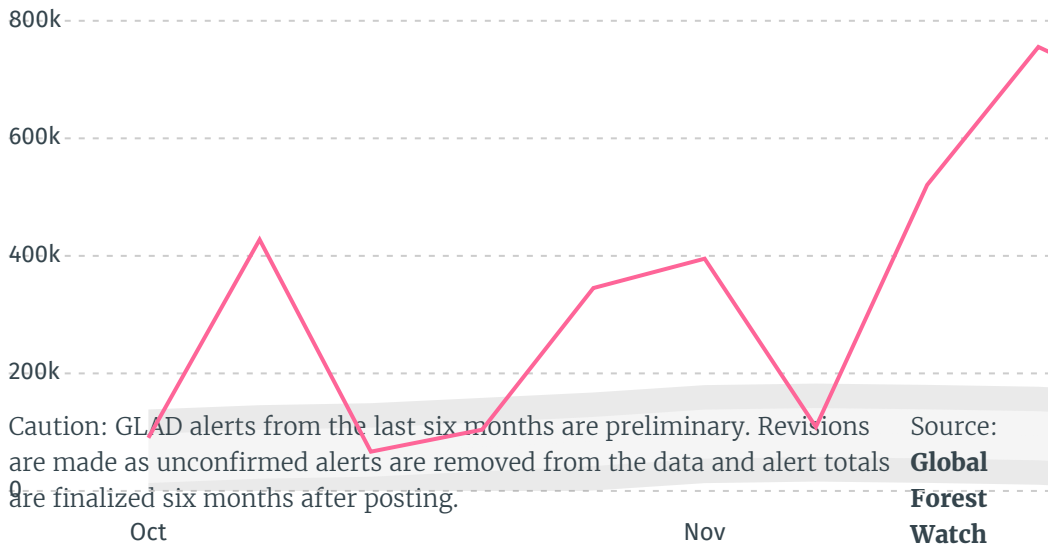

I AGREE

DEFORESTATION ALERTS IN ARGENTINA

There were **0** GLAD alerts reported in the week of the **11th of January 2021**. This was **low** compared to the same week in previous years.

Trase is a partnership between